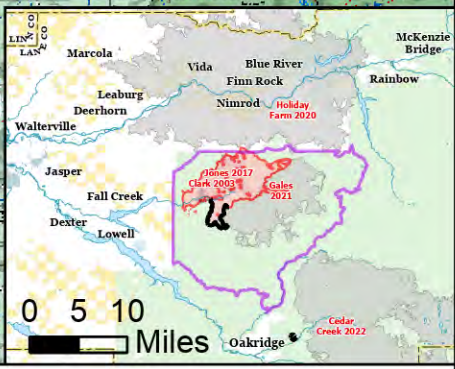

Information

Bedrock
ORWIF-230266
08/14/2023 All Shifts
22,679 acres at 8/14/2023 @ 0700 PT

Fire History	2015 - 2018	Perimeter Line	Wildfire Daily Fire Perimeter	Closure Area Located on USFS Lands Only
Fire Year	2019 - 2022	Contained		
	2000 - 2004			