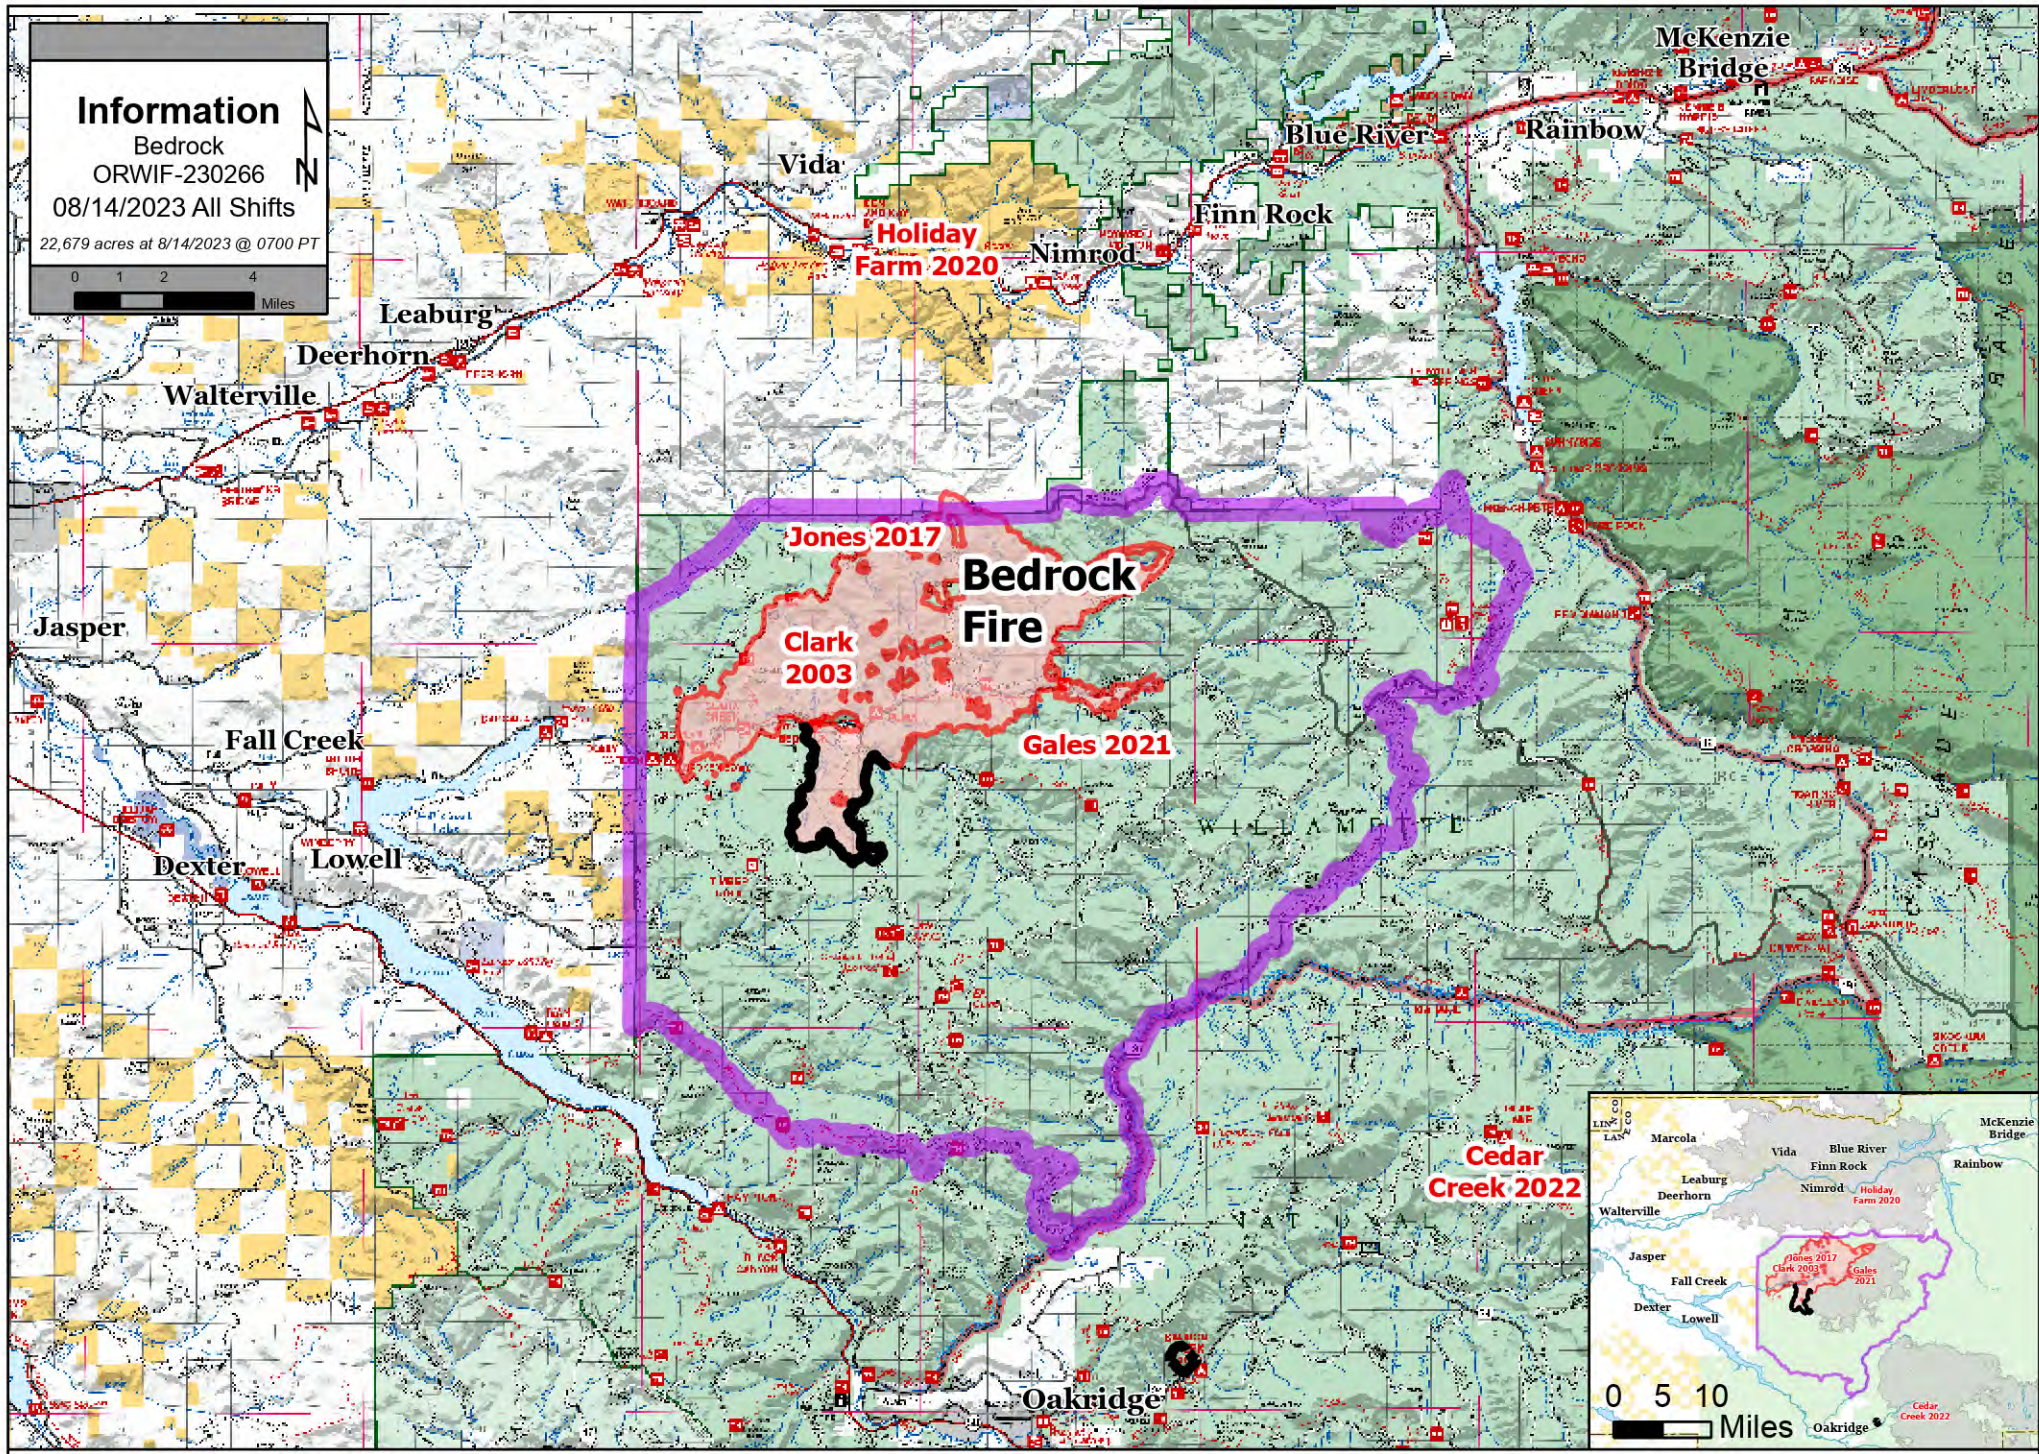

Information

Bedrock
ORWIF-230266
08/14/2023 All Shifts
22,679 acres at 8/14/2023 @ 0700 PT

Fire History	2015 - 2018	Perimeter Line	Wildfire Daily Fire Perimeter	Closure Area Located on USFS Lands Only
Fire Year	2019 - 2022	Contained		
	2000 - 2004			