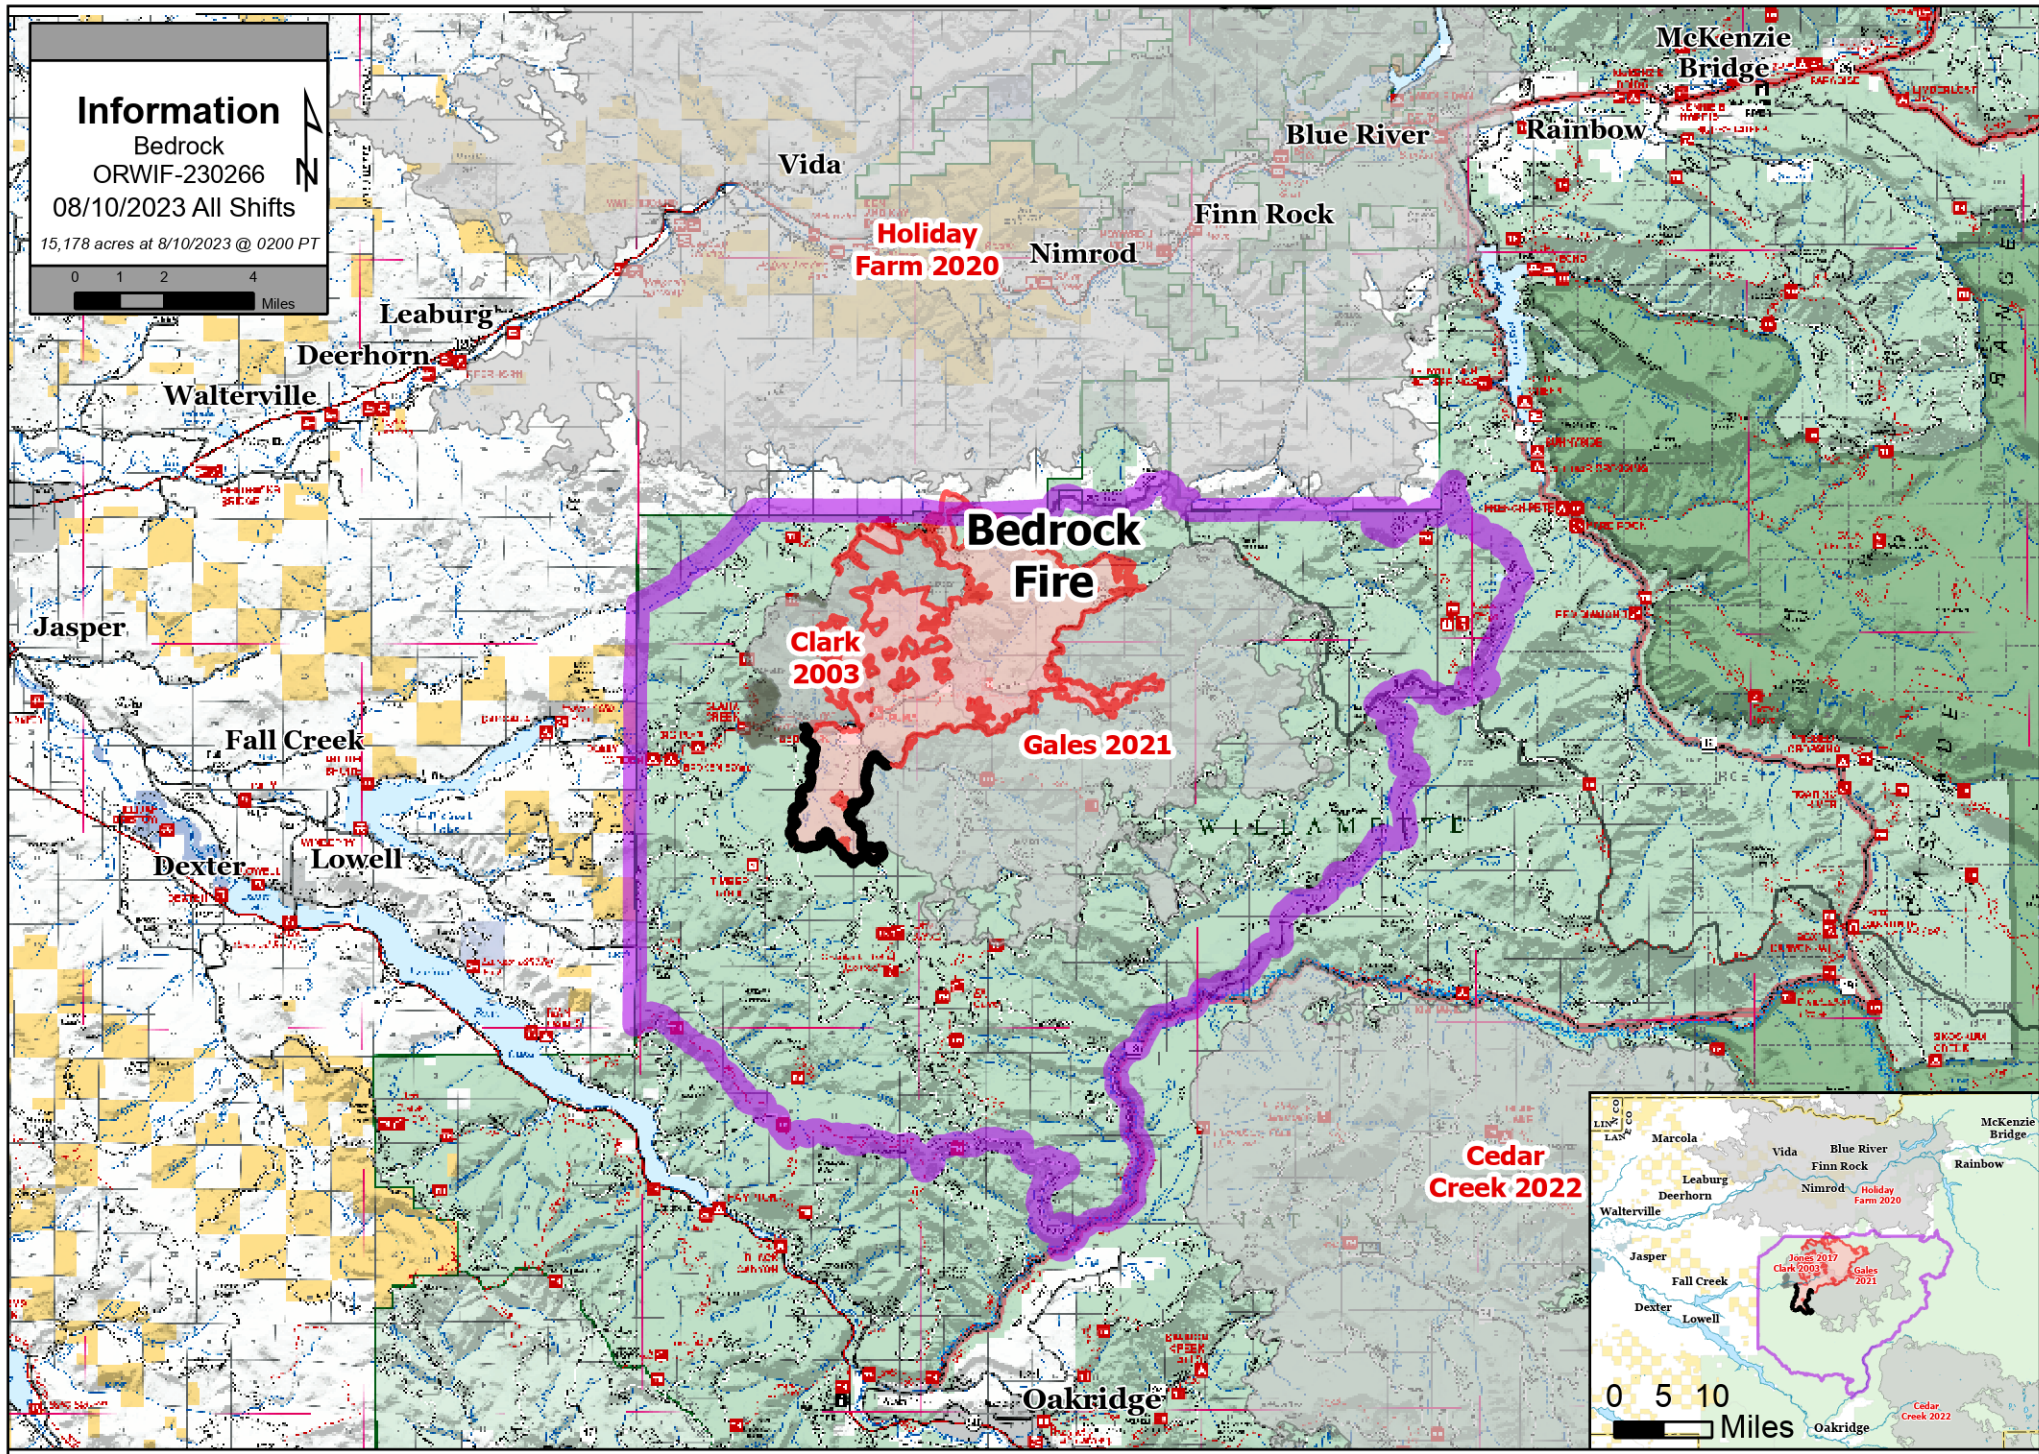

# Information

Bedrock  
ORWIF-230266  
08/10/2023 All Shifts  
15,178 acres at 8/10/2023 @ 0200 PT

Fire History	2015 - 2018	Perimeter Line	Wildfire Daily Fire Perimeter	Closure Area Located on USFS Lands Only
Fire Year	2019 - 2022	Contained		
	2000 - 2004			

8/10/2023 0837  
Acres from IR & UAS  
North American 1983 Datum, LatLong Grid