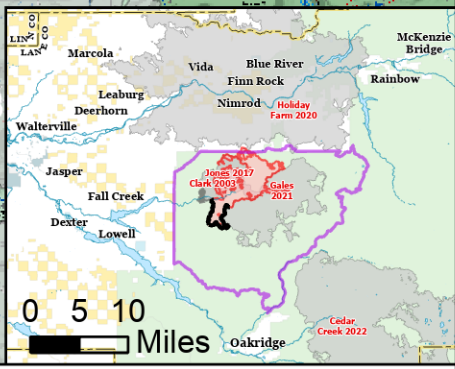

# Information

Bedrock  
ORWIF-230266  
08/10/2023 All Shifts  
15,178 acres at 8/10/2023 @ 0200 PT

Fire History	2015 - 2018	Perimeter Line	Wildfire Daily Fire Perimeter	Closure Area Located on USFS Lands Only
Fire Year	2019 - 2022	Contained		
	2000 - 2004			

8/10/2023 0837  
Acres from IR & UAS  
North American 1983 Datum, LatLong Grid