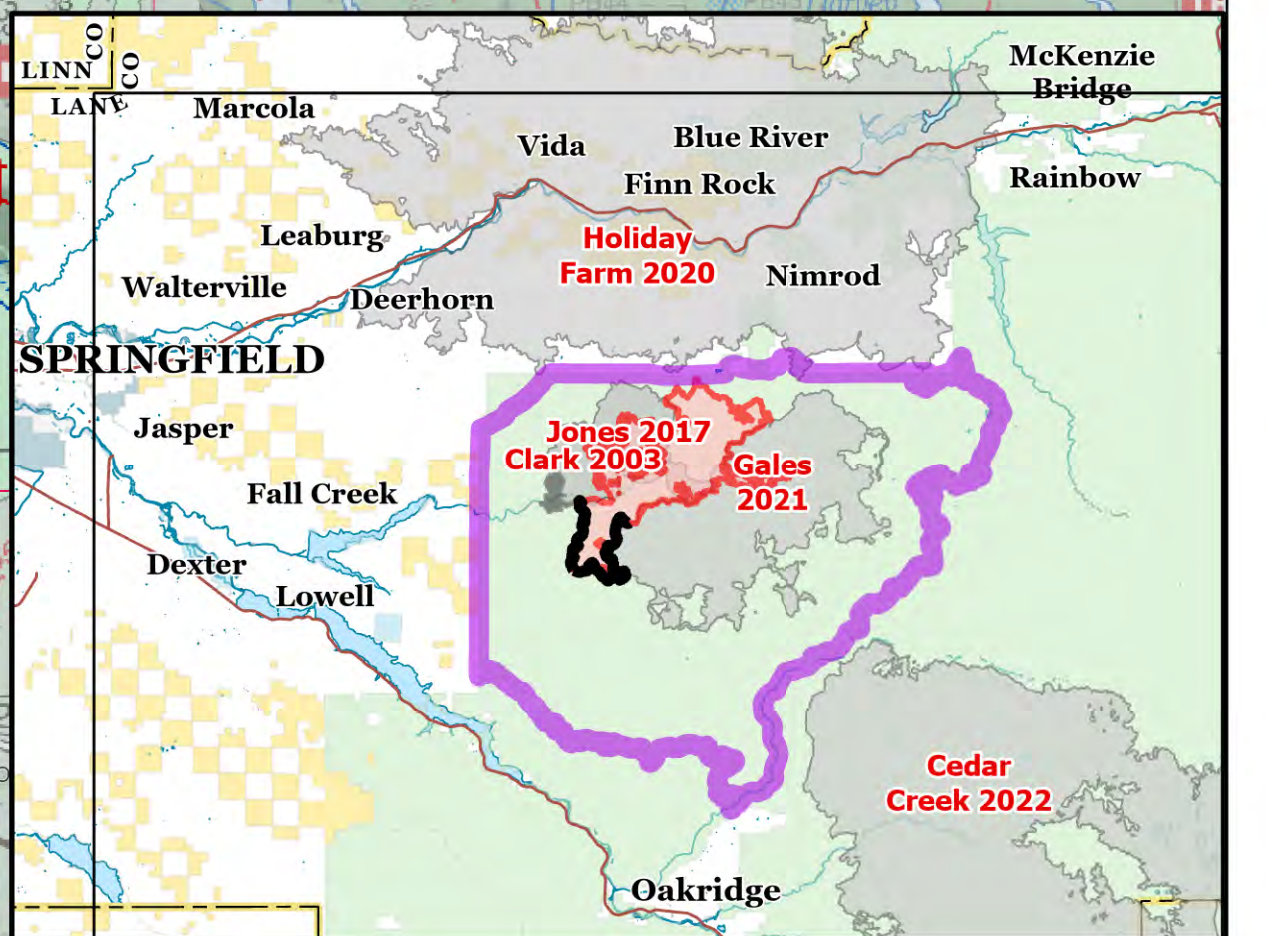

Information

Bedrock

ORWIF-230266

8/8/2023 24hr

13,684 acres at 8/7/2023 @ 0115 PT

0 3 6 Miles

Fire History 2015 - 2018 **Perimeter Line** 2019 - 2022 Contained

Wildfire Daily Fire Perimeter Closure Area Located on USFS Lands Only

2000 - 2004

8/7/2023 0908
Acres from IR & UAS
North American 1983 Datum. LatLong Grid