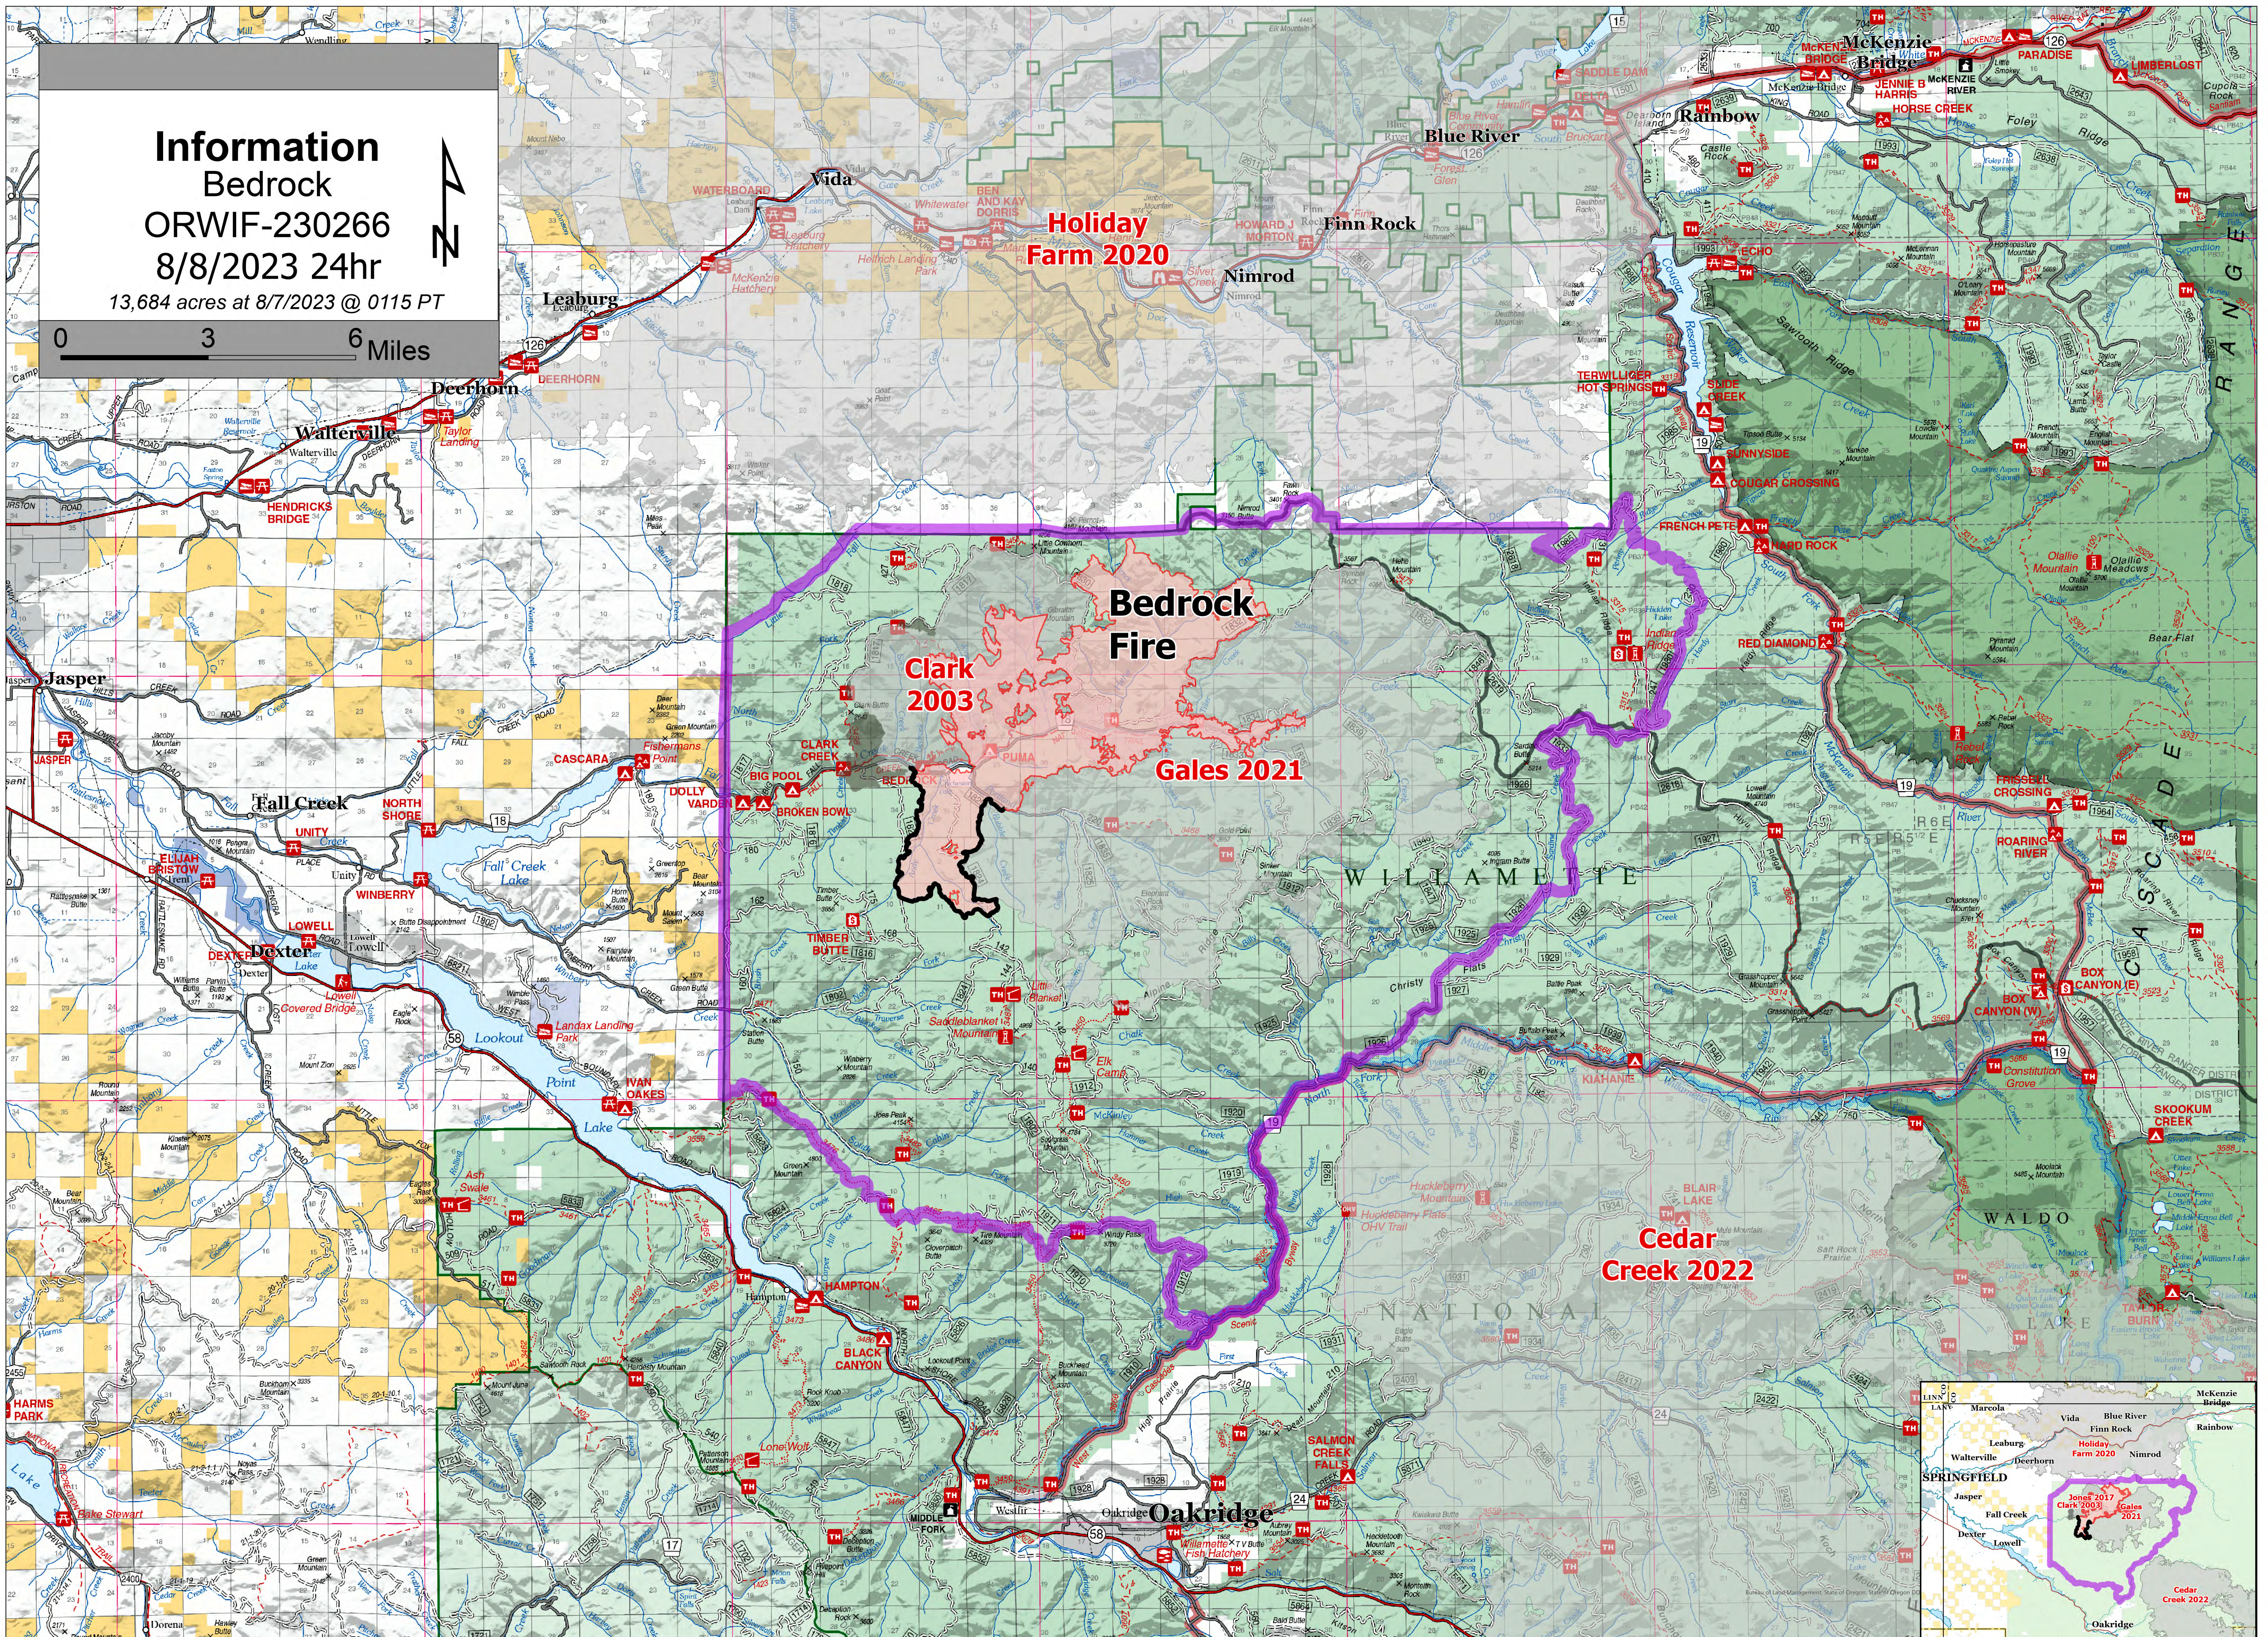

Information

Bedrock

ORWIF-230266

8/8/2023 24hr

13,684 acres at 8/7/2023 @ 0115 PT

0 3 6 Miles

Fire History 2015 - 2018 **Perimeter Line** 2019 - 2022 Contained

Wildfire Daily Fire Perimeter Closure Area Located on USFS Lands Only

2000 - 2004

8/7/2023 0908
Acres from IR & UAS
North American 1983 Datum. LatLong Grid