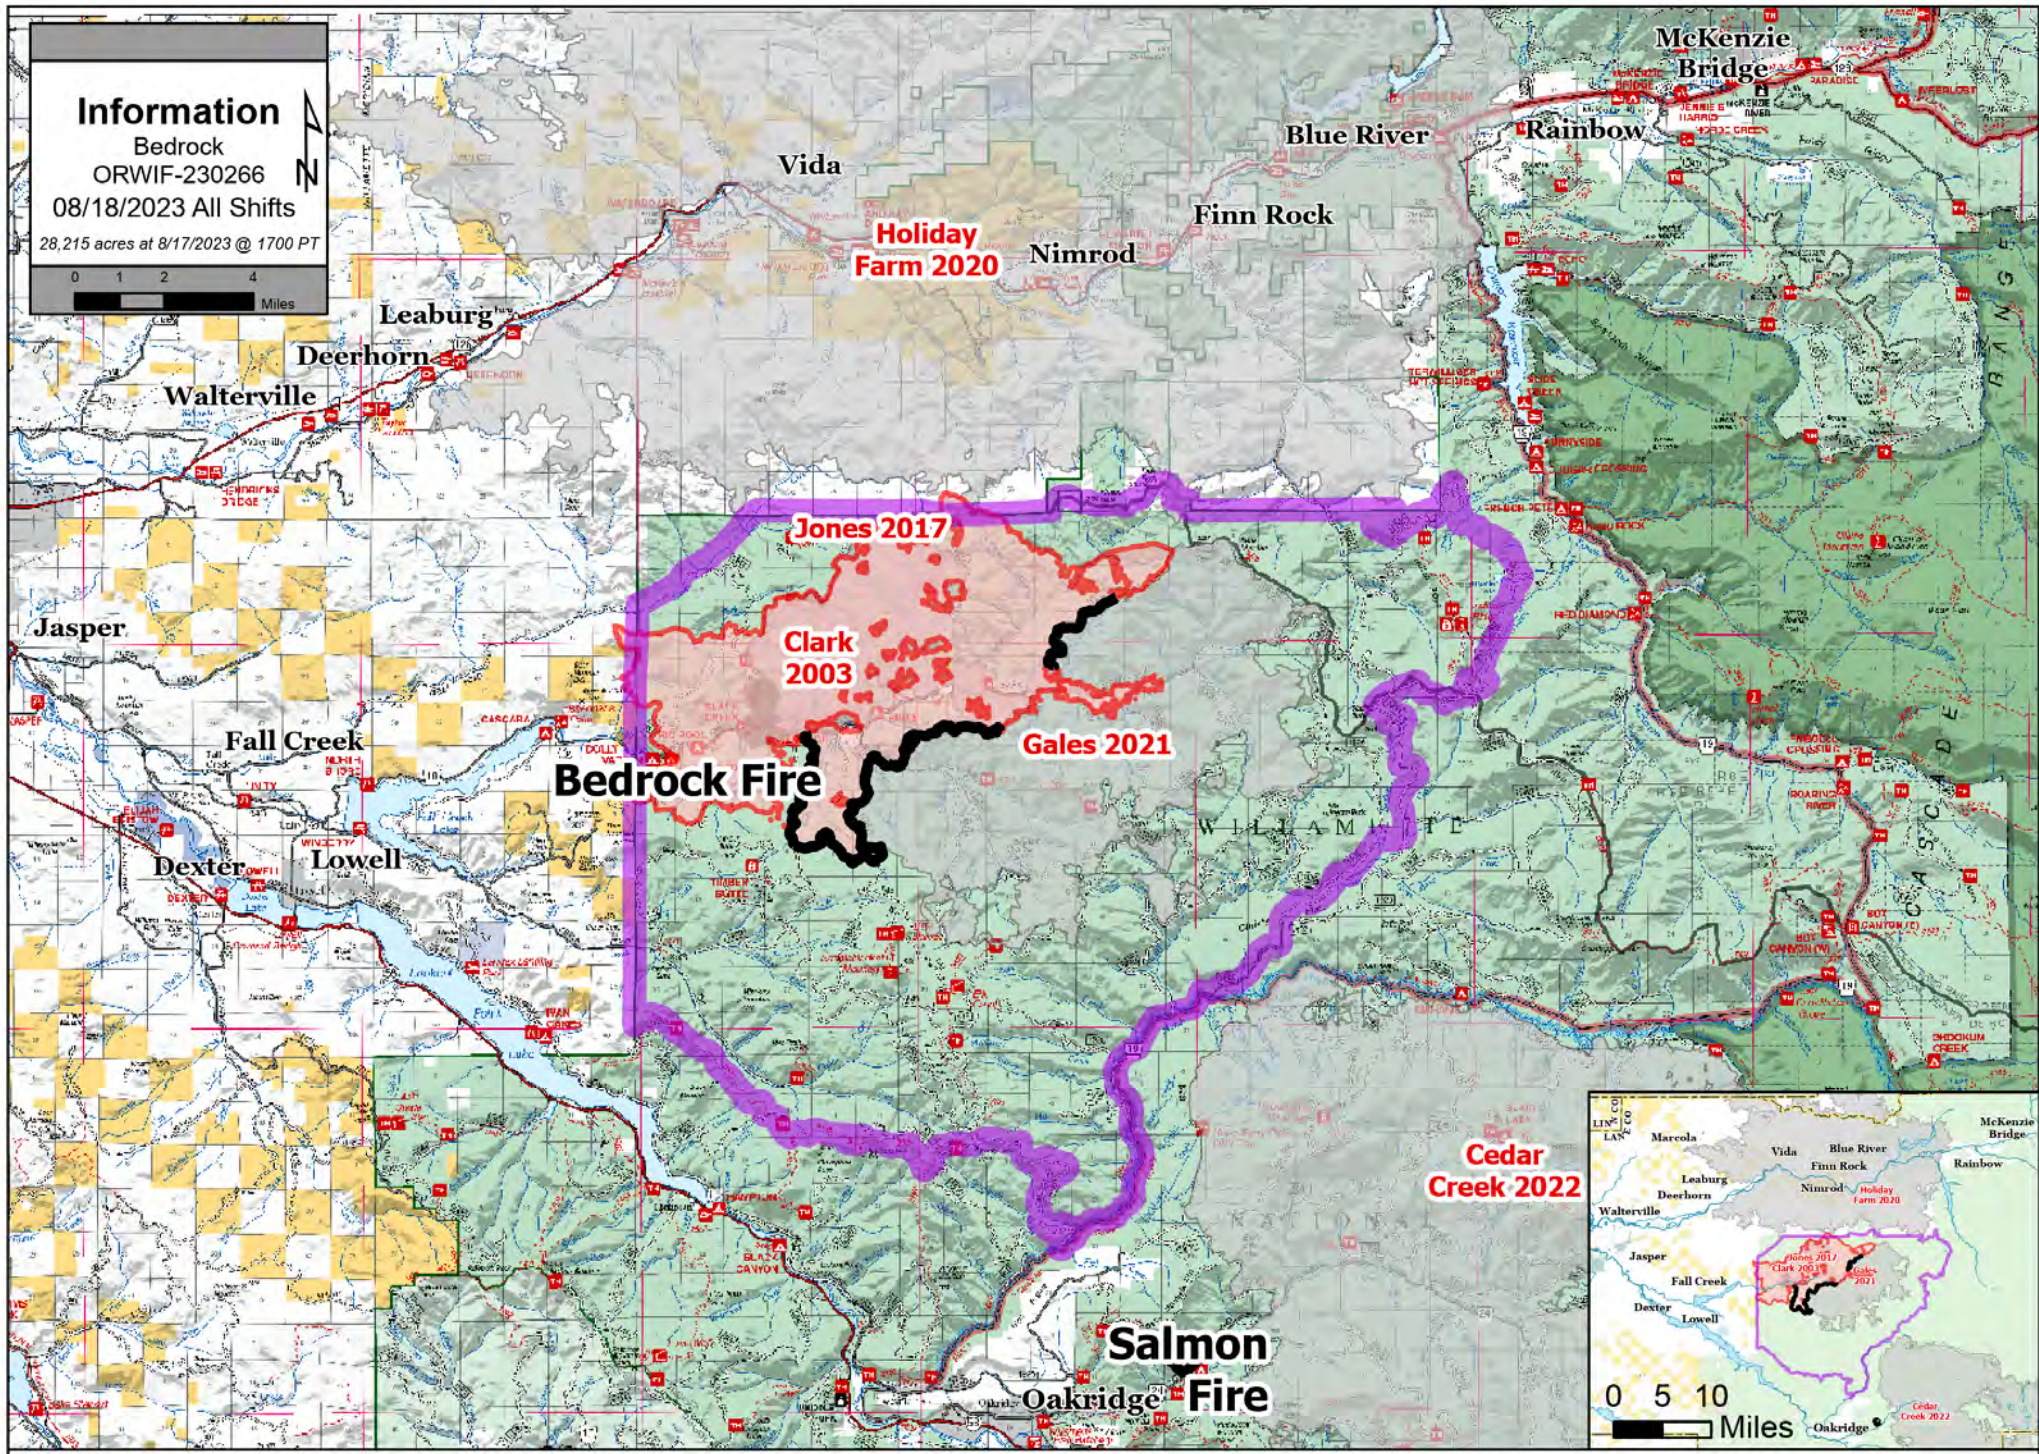

# Information

Bedrock  
ORWIF-230266  
08/18/2023 All Shifts  
28,215 acres at 8/17/2023 @ 1700 PT

| Fire Year   | Color      |
|-------------|------------|
| 2000 - 2004 | Dark Grey  |
| 2015 - 2018 | Light Grey |
| 2019 - 2022 | White      |

|   |                     |
|---|---------------------|
| Wildfire Daily Fire Perimeter           | Red Outline         |
| Closure Area Located on USFS Lands Only | Purple Fill         |
| Perimeter Line                          | Black Outline       |
| Contained                               | Thick Black Outline |