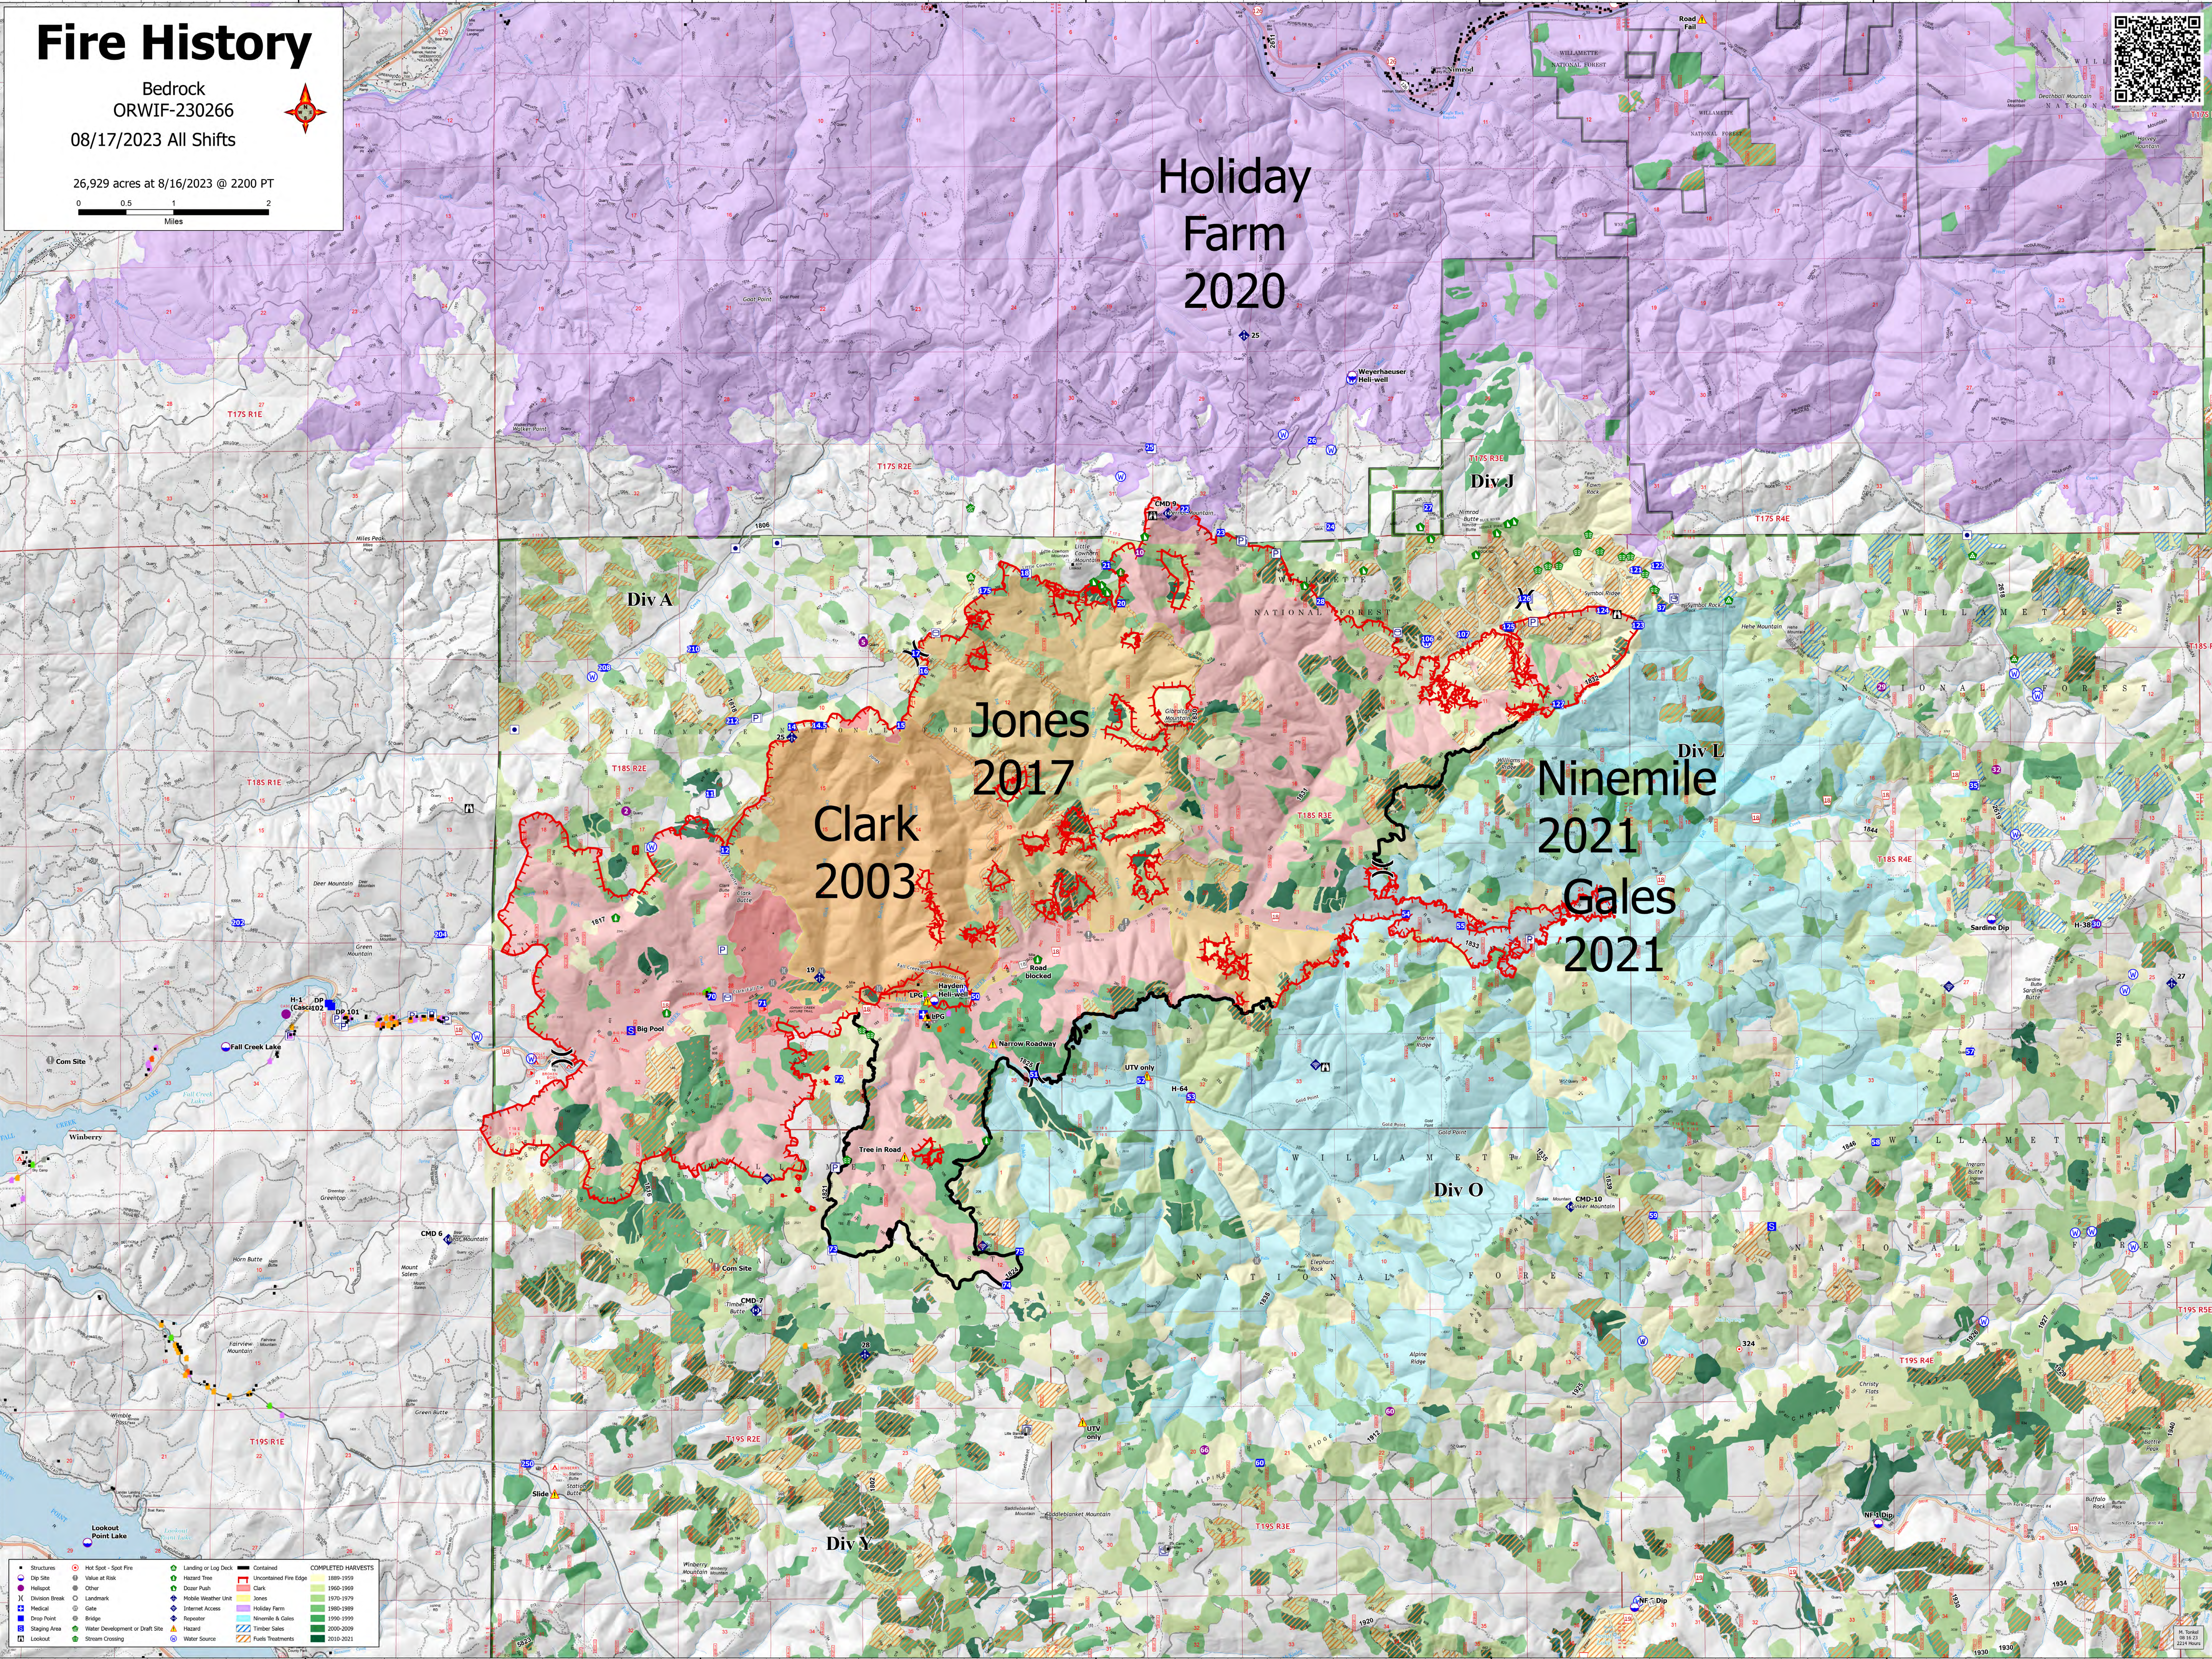

Fire History

Bedrock
ORWIF-230266
08/17/2023 All Shifts

26,929 acres at 8/16/2023 @ 2200 PT

Holiday
Farm
2020

Jones
2017

Clark
2003

Ninemile
2021
Gales
2021