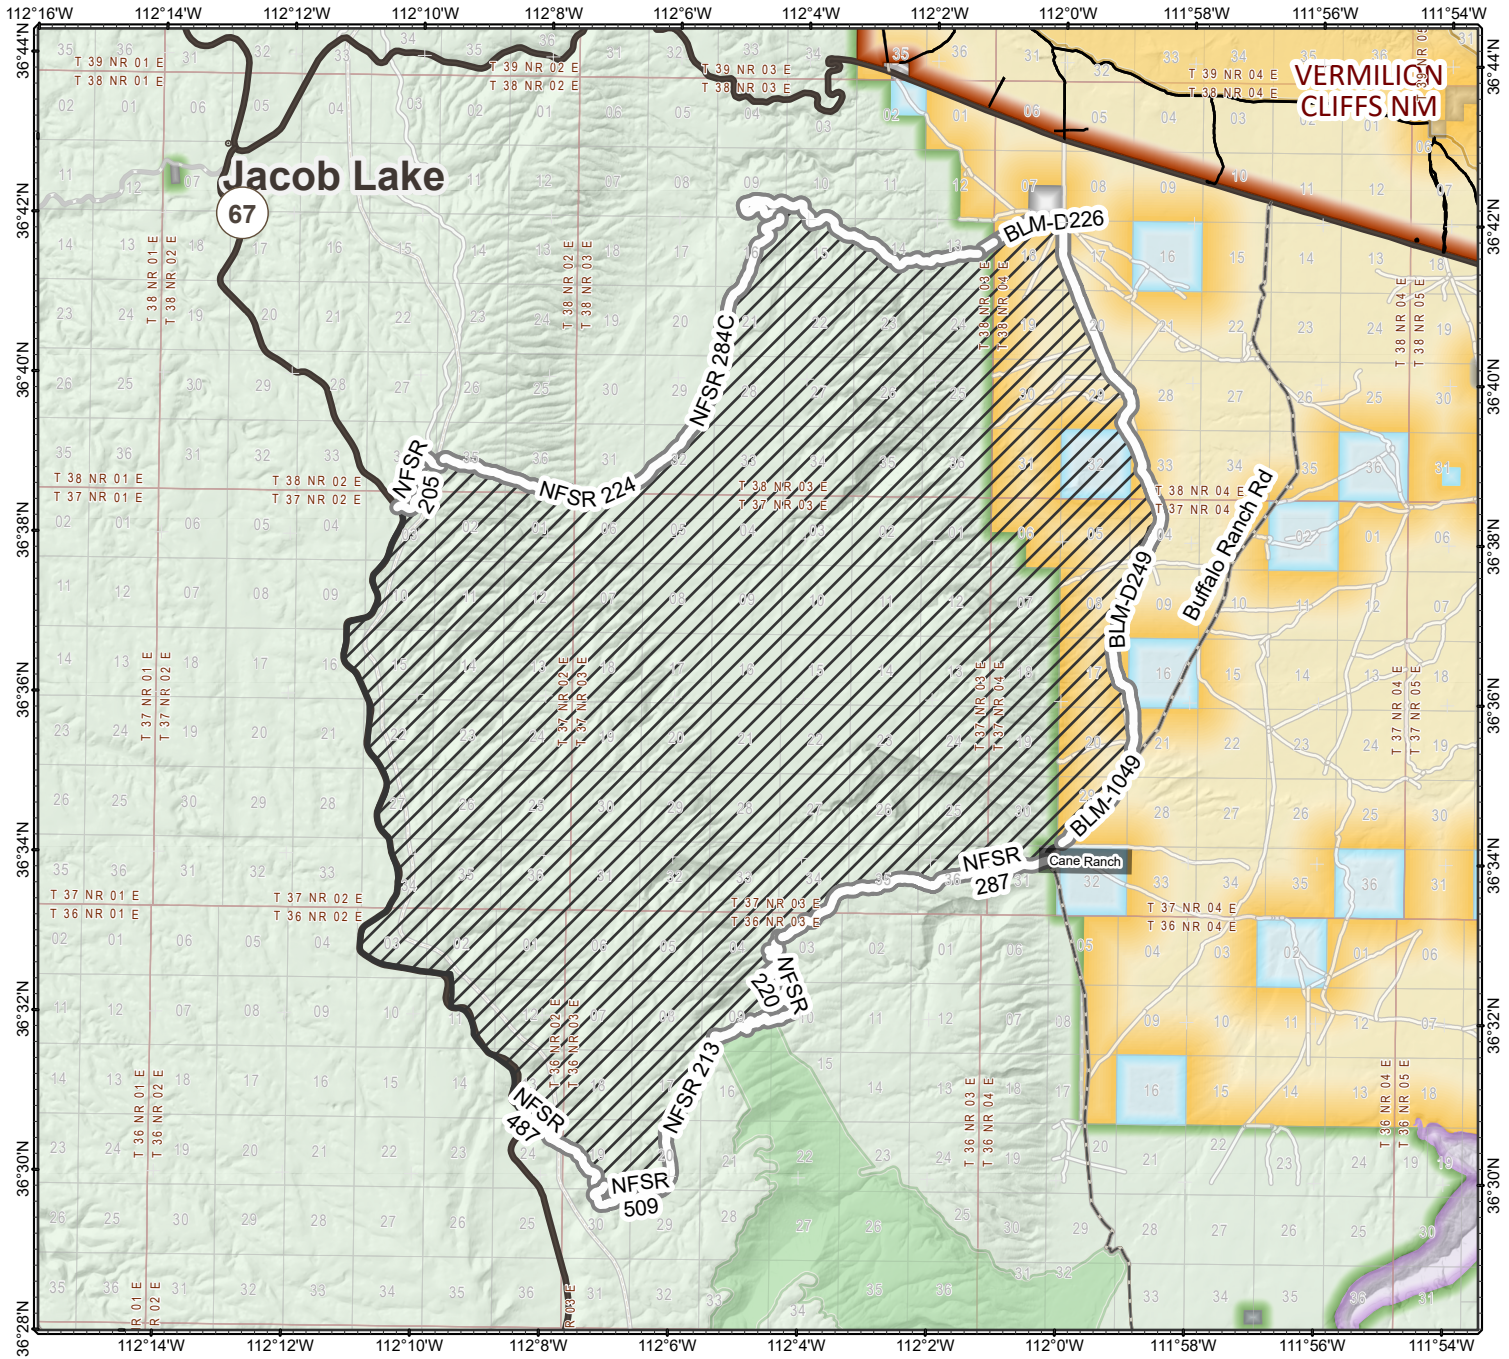

Kane Fire | August 10, 2023

BLM Arizona Strip District Closure Area

Bureau of Land Management - Arizona Strip District - Arizona Strip Field Office