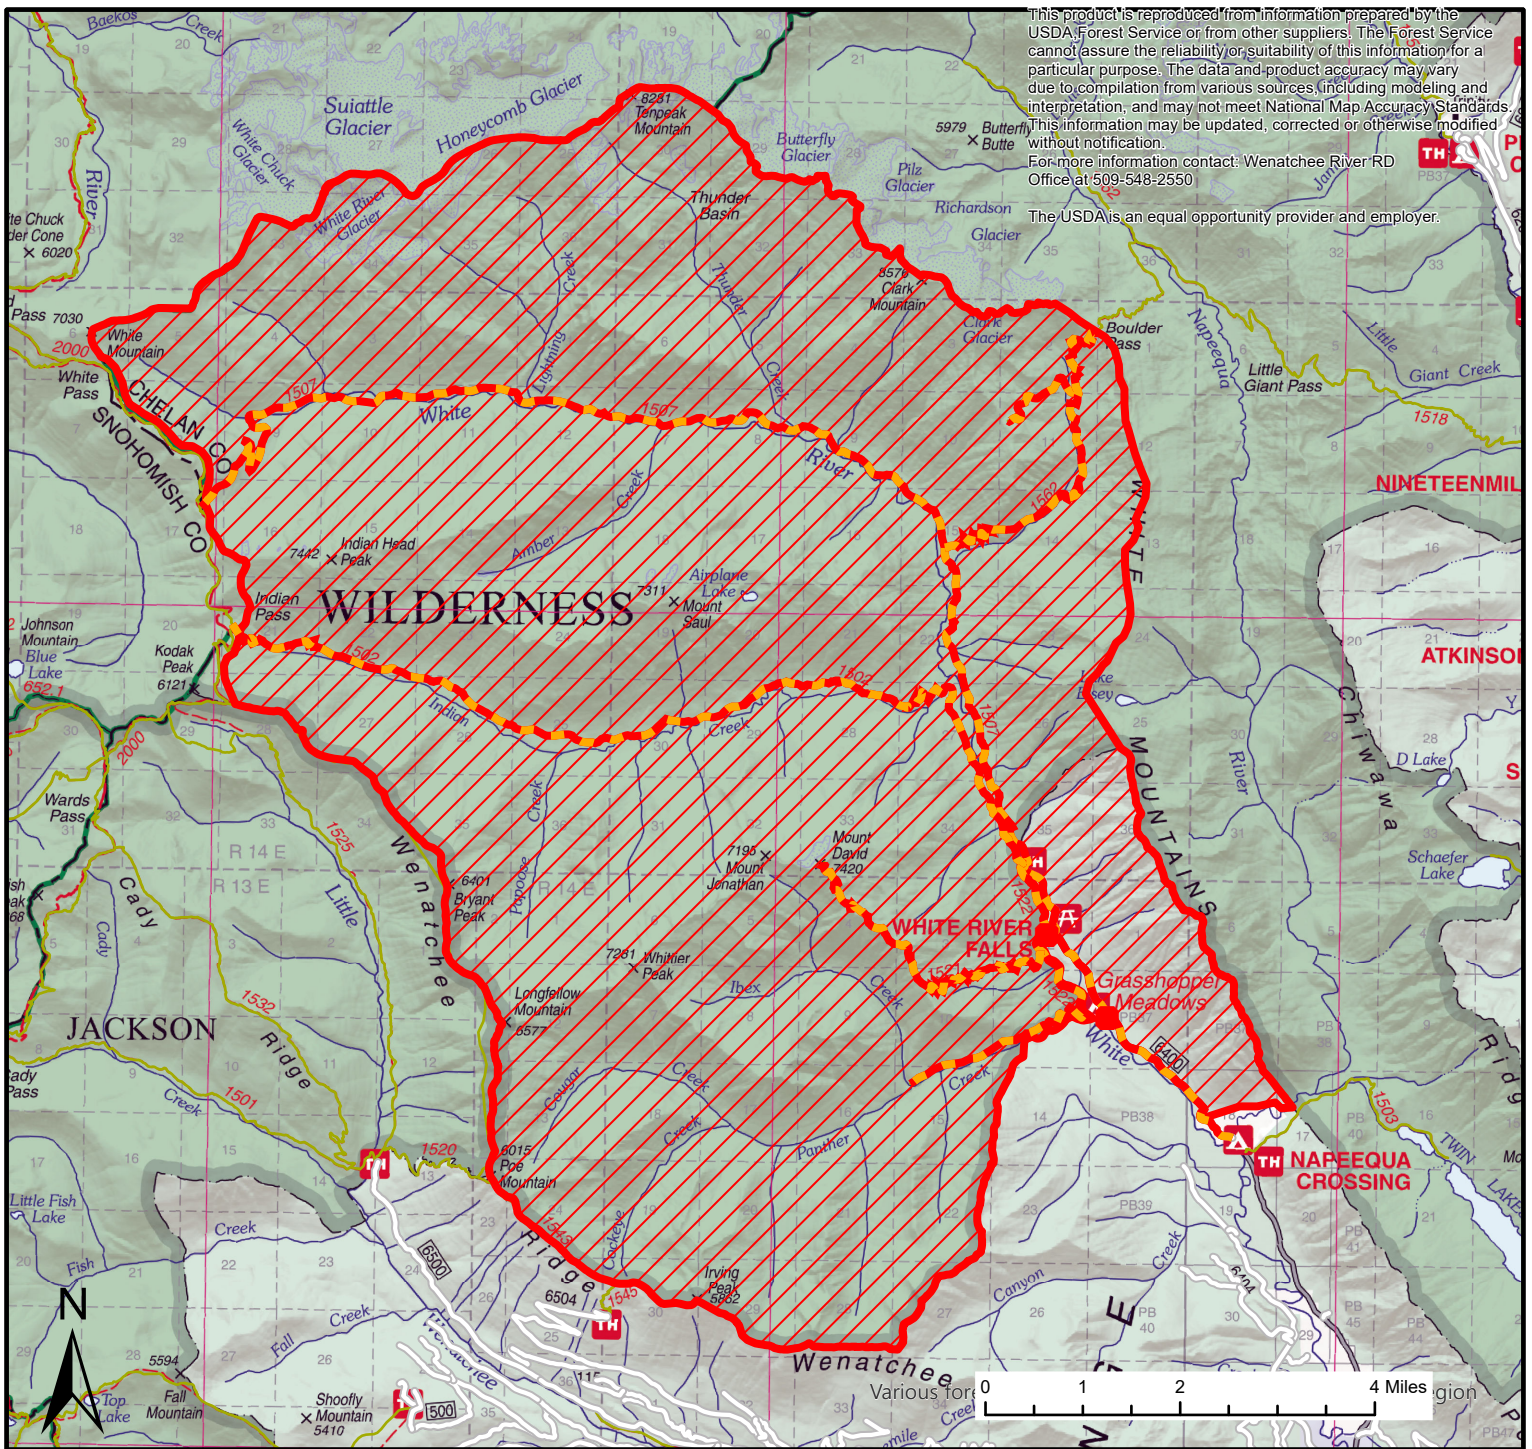

Airplane Lake Fire Closure Exhibit A
Closure Number 06-17-07-23-14
Okanogan-Wenatchee National Forest
Wenatchee River RD 509-548-2550

- Site Closure
- Road/Trail Closure
- Area Closure
- NFS Roads
- Trails
- National Forest Land
- Wilderness

Date: 8/17/2023