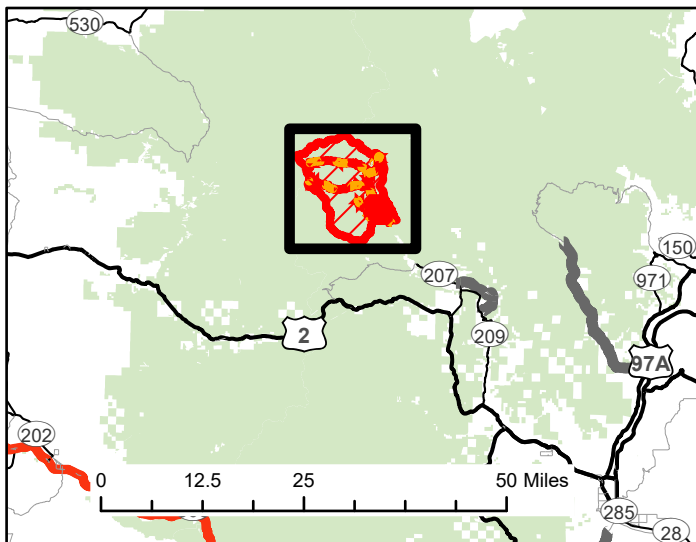

Airplane Lake Fire Closure Exhibit A
Closure Number 06-17-07-23-14
Okanogan-Wenatchee National Forest
Wenatchee River RD 509-548-2550

- Site Closure
- Road/Trail Closure
- Area Closure
- NFS Roads
- Trails
- National Forest Land
- Wilderness