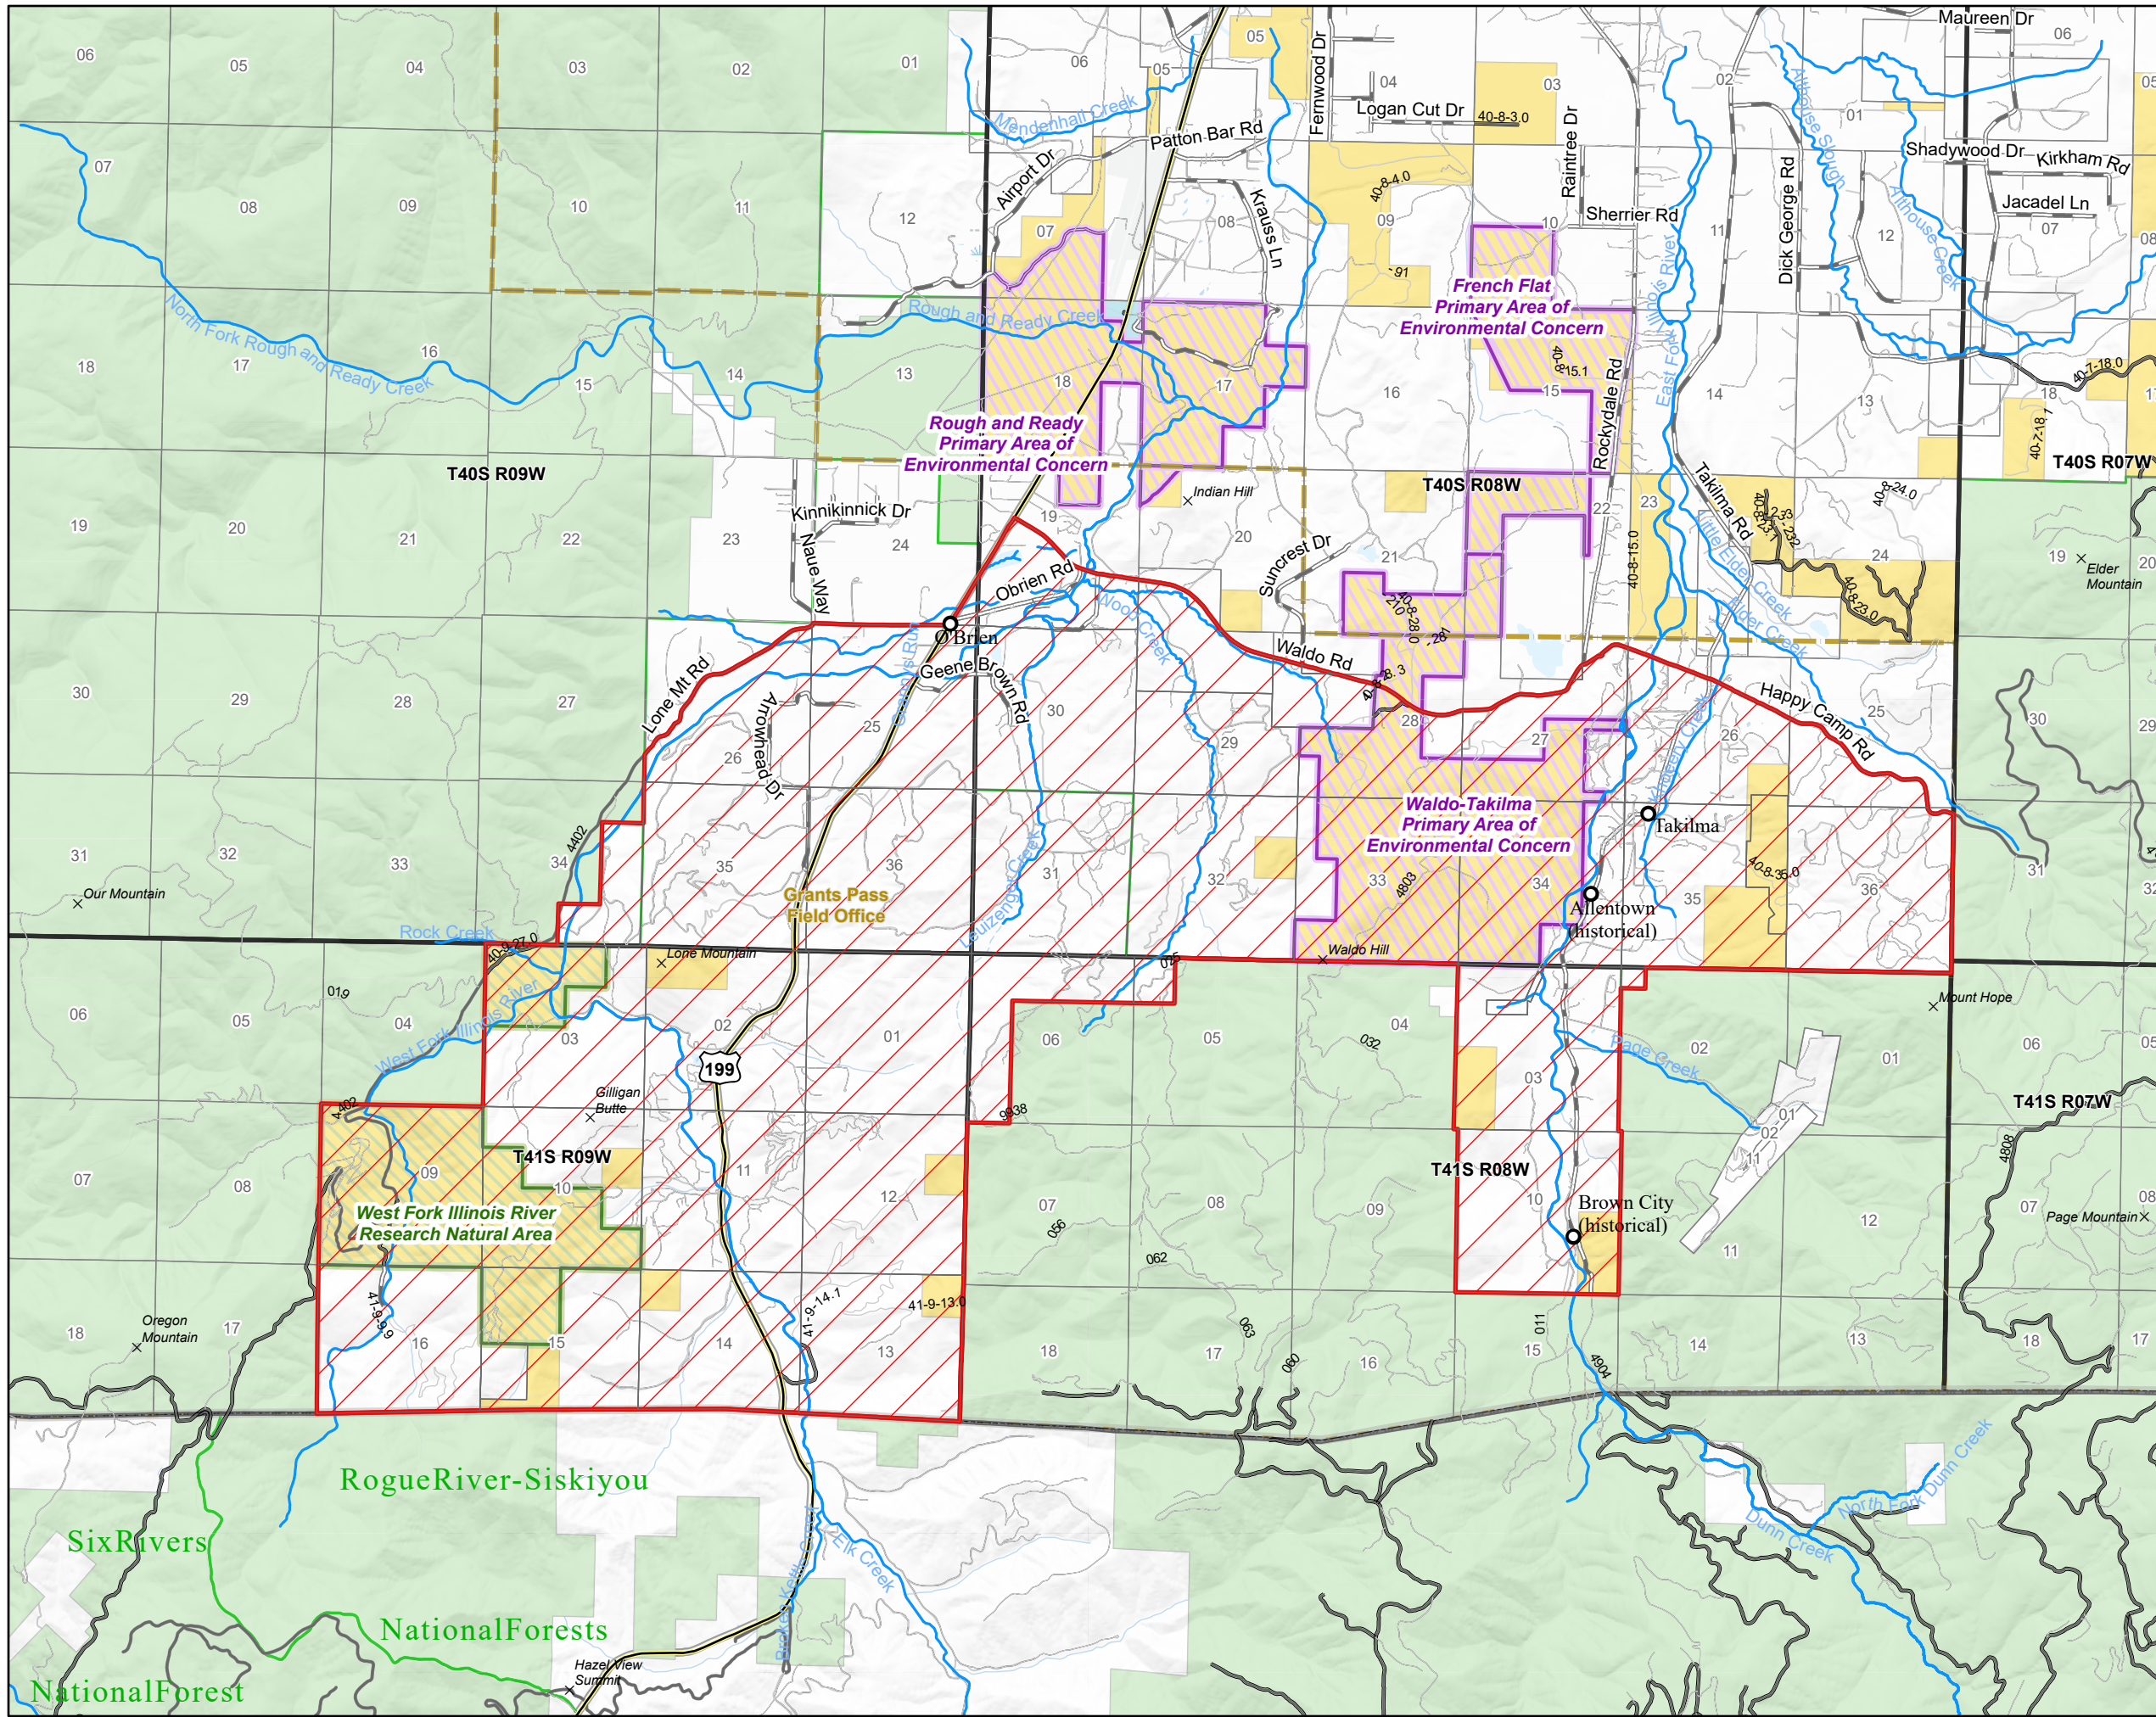

Emergency Closure of Bureau of Land Management Managed Lands

As of 8/24/2023

- Area Closure
- Perennial
- US Highway
- County Road
- Paved Road
- Gravel Road
- Natural/Unk Surface Road
- State Boundary
- Field Office Land Area Boundaries
- National Forest Boundary
- Primary Area of Environmental Concern
- Research Natural Area
- State
- BLM
- USFS
- Private or Unknown

0 0.5 1 1.5 2 2.5 Miles

Scale: 1:63,360 or 1" = 1 mile
 Albers Equal Area Projection
 Central Meridian -122.75
 Longitude West from Greenwich, England

No warranty is made by the Bureau of Land Management as to the accuracy, reliability, or completeness of these data for individual or aggregate use with other data. Original data were compiled from various sources and may be updated without notification.