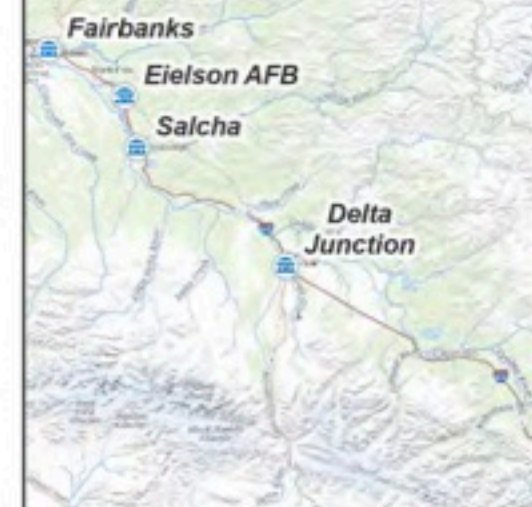

**POGO ROAD FIRES
DIVISION OF FORESTRY
& FIRE PROTECTION**

8/14/2023

Acres as of 8/13/23
Perimeters last updated on 8/13

191-Pogo Mine Road: 47,179 acres
196-6 Mile Pogo: 4,748 acres
217-Keystone Creek: 54 acres
214-Shaw Creek Flats: 54 acres

-  Communities
-  Active Fire
-  Trans Alaska Pipeline System
- EventPolygon**
-  Wildfire Daily Fire Perimeter
-  Native Allotments
-  Rivers
-  Roads

INSET MAP

0 3.5 7
MILES

Map by: DOF GIS UNIT