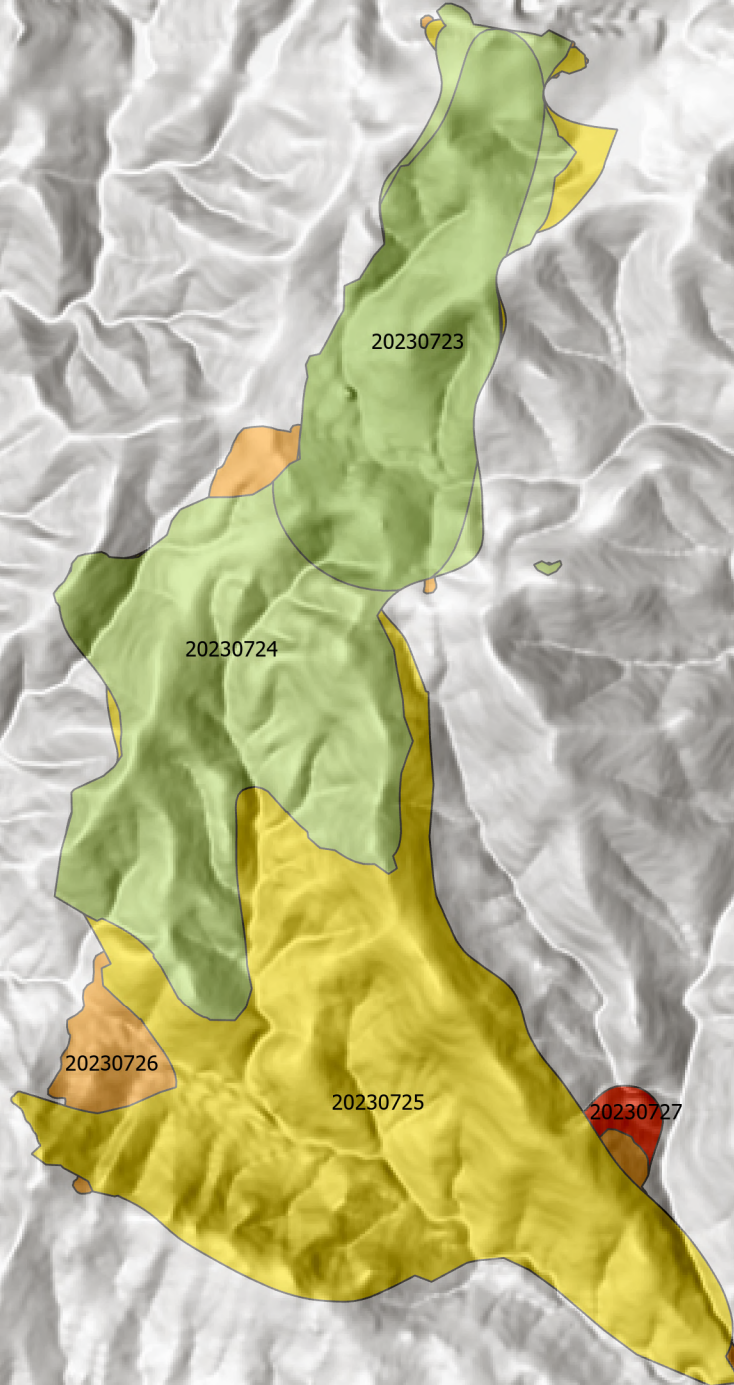

# Fire Progression

Grapevine  
AZPNF000991  
8/3/2023  
1,049 Total Acres

Miles  
0 0.5 1

CWZ GISS  
8/2/2023 1337  
Acres from IR and GPS  
North American 1983 Datum.  
LatLong Grid

20230723 @ 2300	198ac	+198ac
20230724 @ 2057	509ac	+311ac
20230725 @ 2028	998ac	+489ac
20230726 @ 1953	1,041ac	+43ac
20230727 @ 2252	1,049ac	+8ac