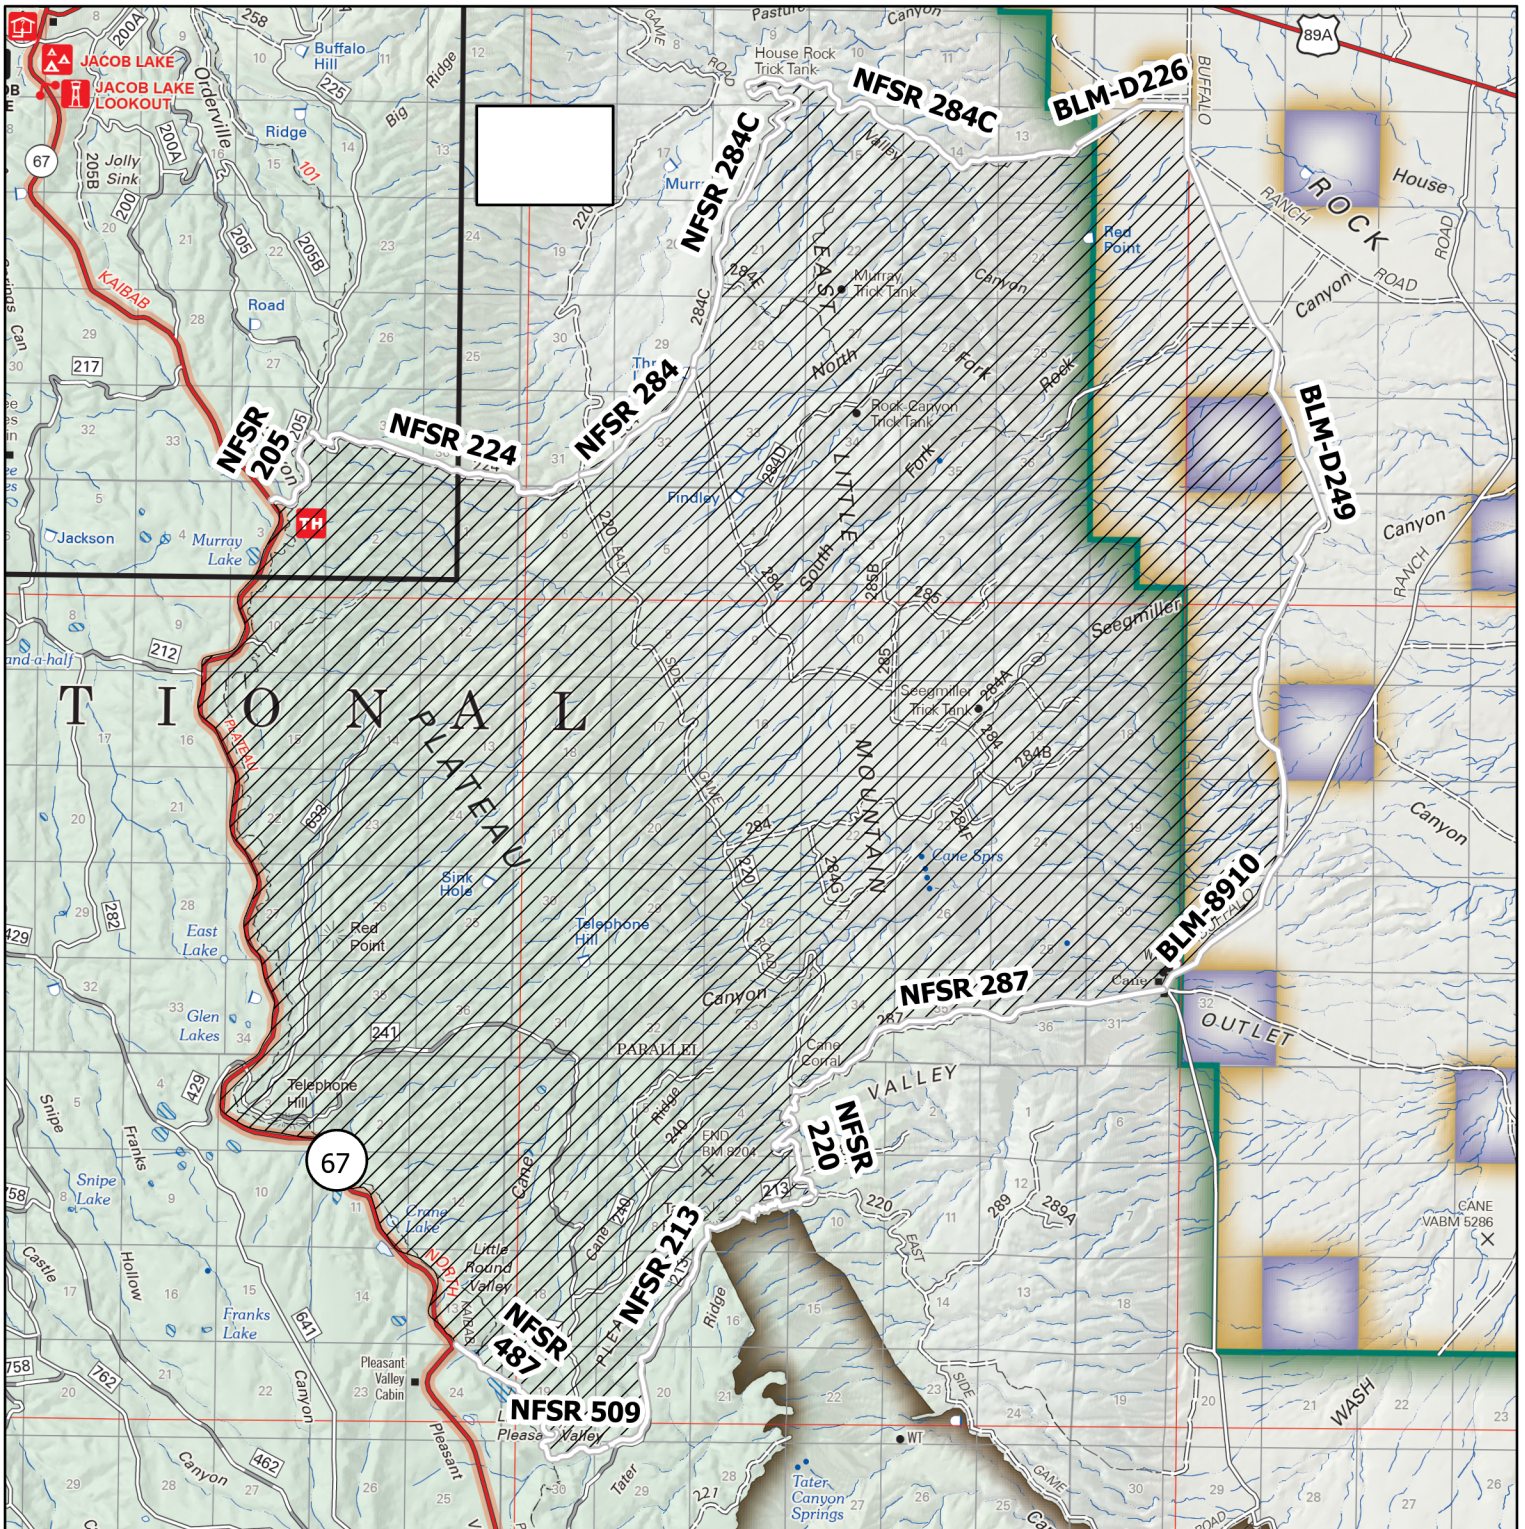

Kane Fire Safety Closure

Order Number: 03-07-23-06

Kaibab National Forest - North Kaibab Ranger District

Disclaimer

The USDA Forest Service uses the most current and complete data available. GIS data and product accuracy may vary. Using GIS products for purposes other than those for which they were intended may yield inaccurate or misleading results. The USDA Forest Service reserves the right to correct, update, modify, or replace GIS products without notification. This map is not a legal land line or ownership document. Public lands are subject to change and leasing, and may have access restrictions; check with local offices. Obtain permission before entering private land.

Legend

 Kane Fire Closure Area

ARIZONA