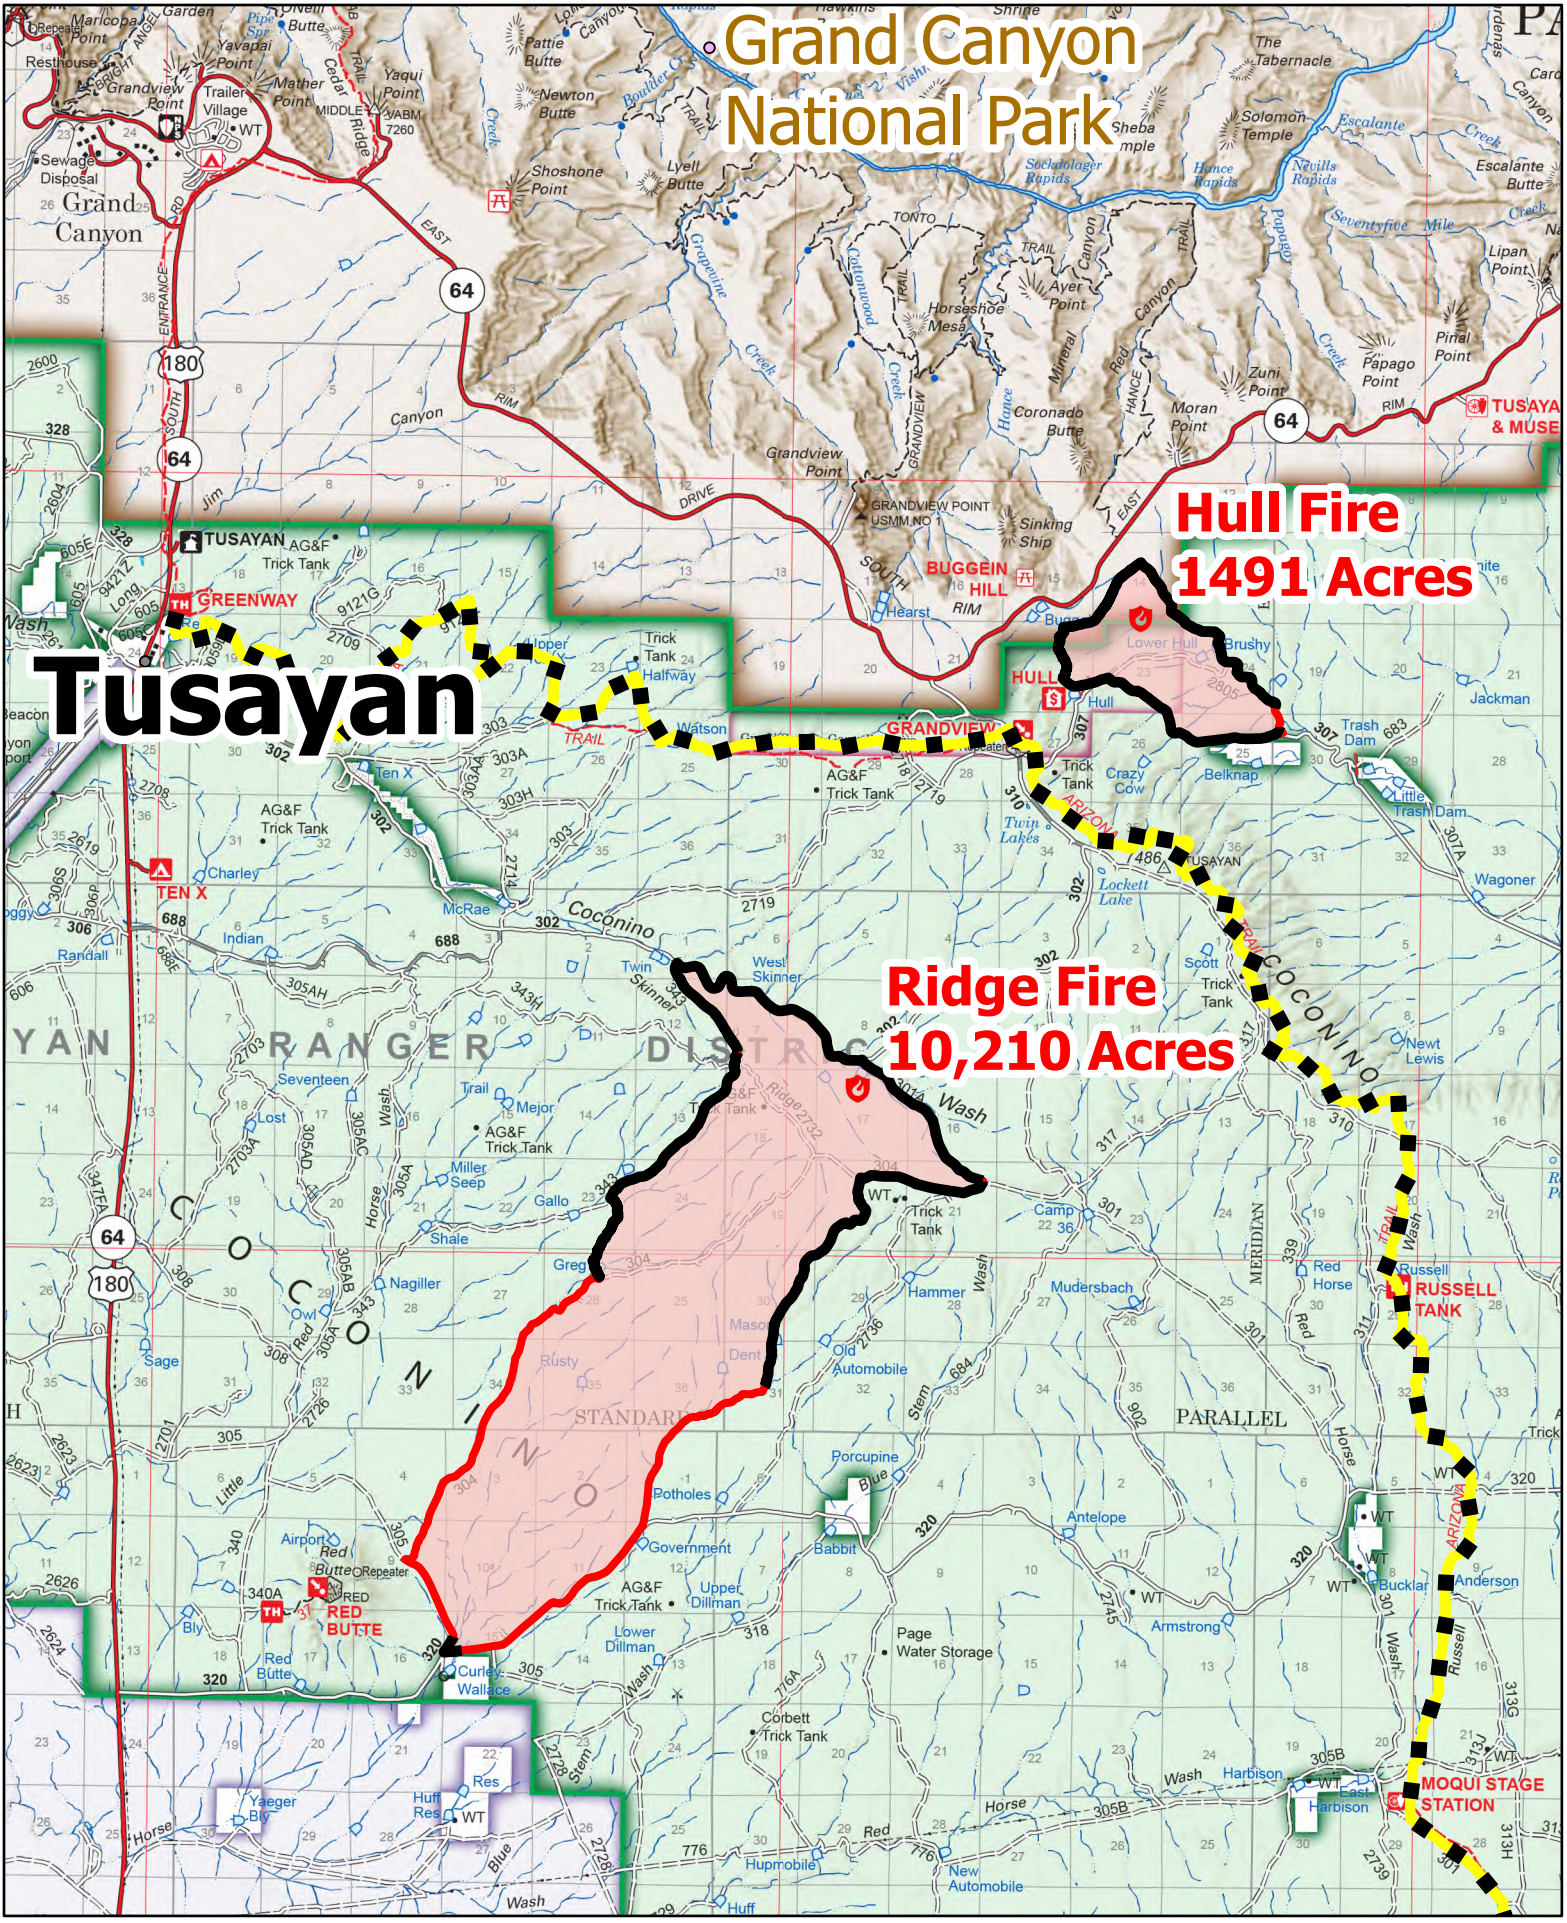

# Grand Canyon National Park

**Hull Fire**  
1491 Acres

**Ridge Fire**  
10,210 Acres

# Tusayan

## HULL & RIDGE FIRE PUBLIC INFORMATION

07/20/2023

- Contained
- - - Arizona Trail
- Wildfire Daily Fire Perimeter

Acres from GPS  
07/19/2023 1800 hrs  
NAD 1983 UTM Zone 12N