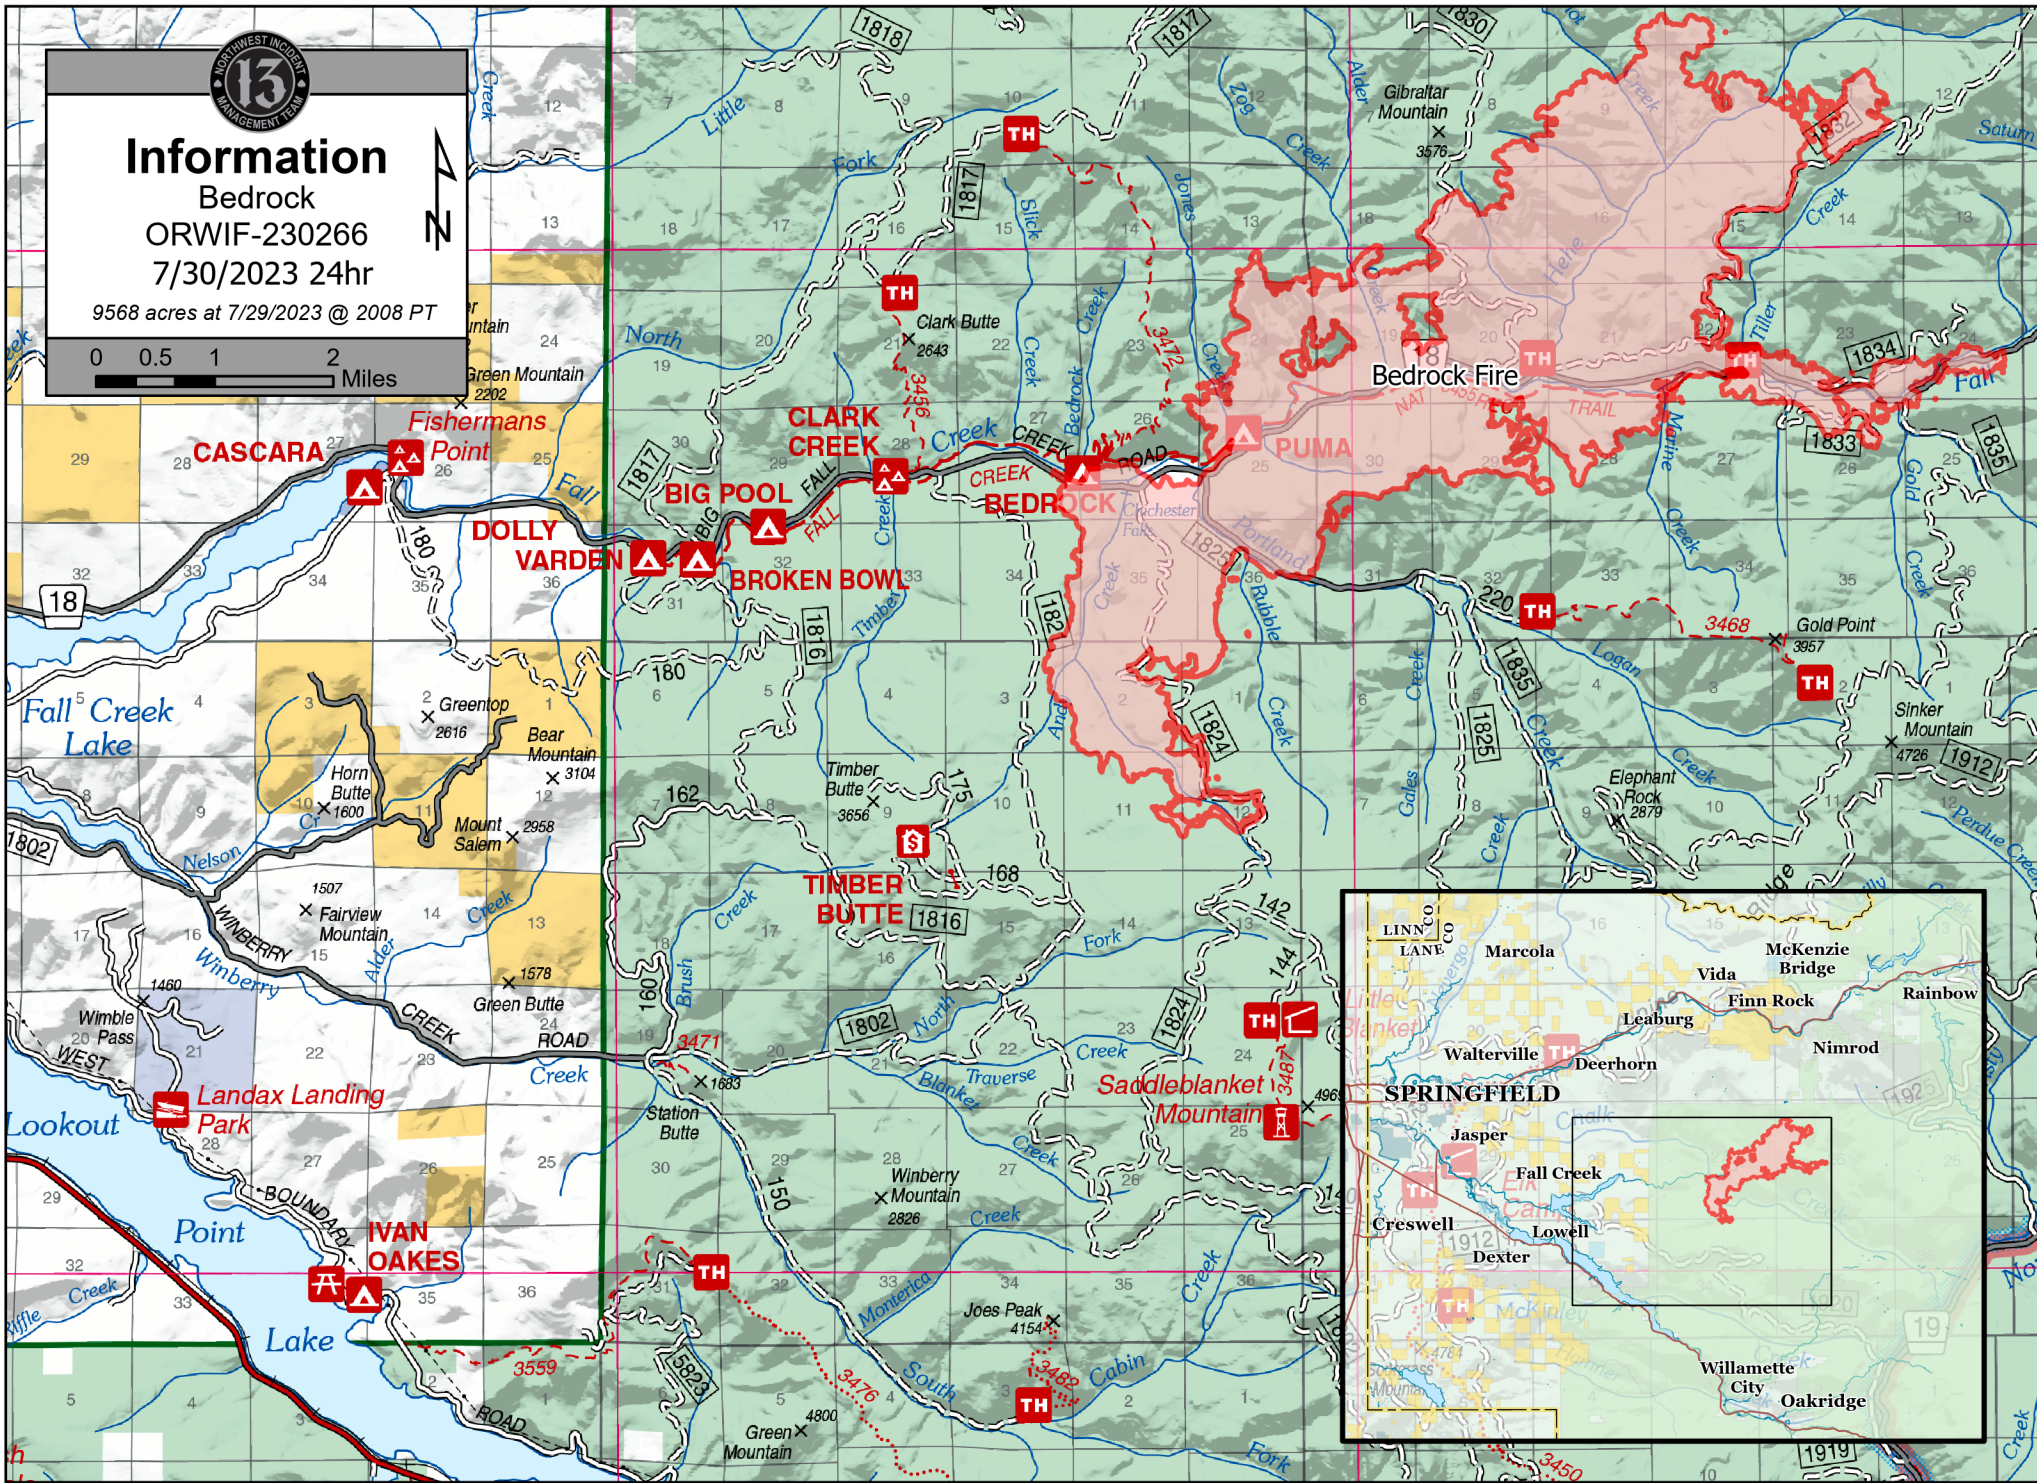

Information

Bedrock
ORWIF-230266
7/30/2023 24hr

9568 acres at 7/29/2023 @ 2008 PT

Wildfire Daily Fire Perimeter