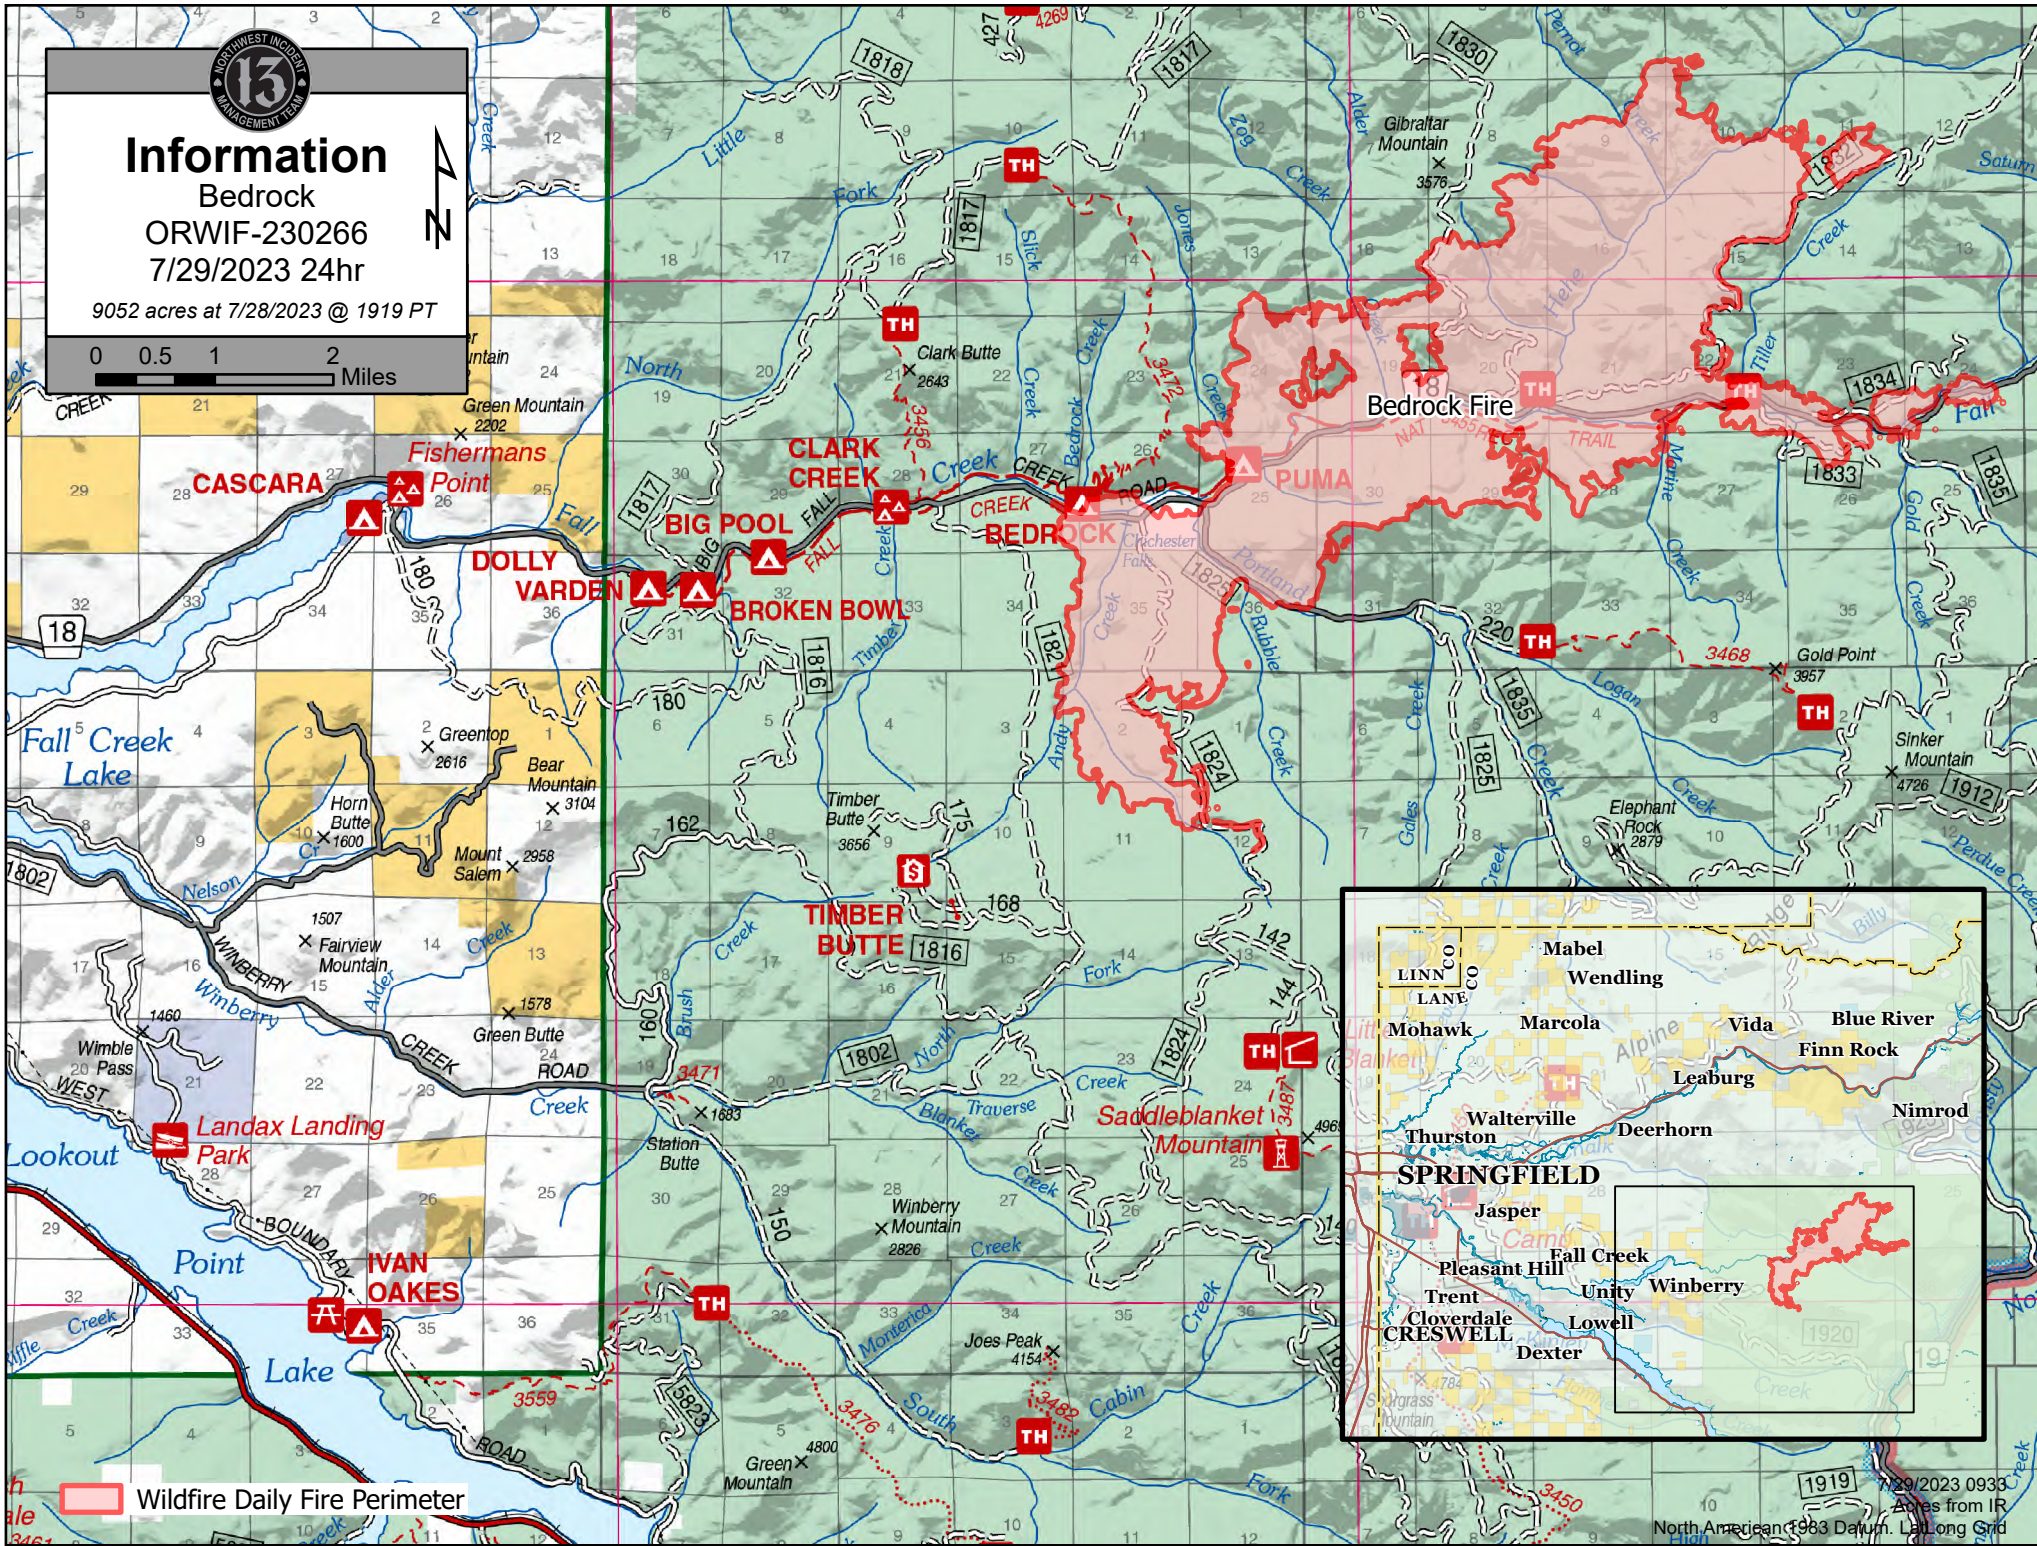

Information

Bedrock
ORWIF-230266
7/29/2023 24hr

9052 acres at 7/28/2023 @ 1919 PT

Wildfire Daily Fire Perimeter