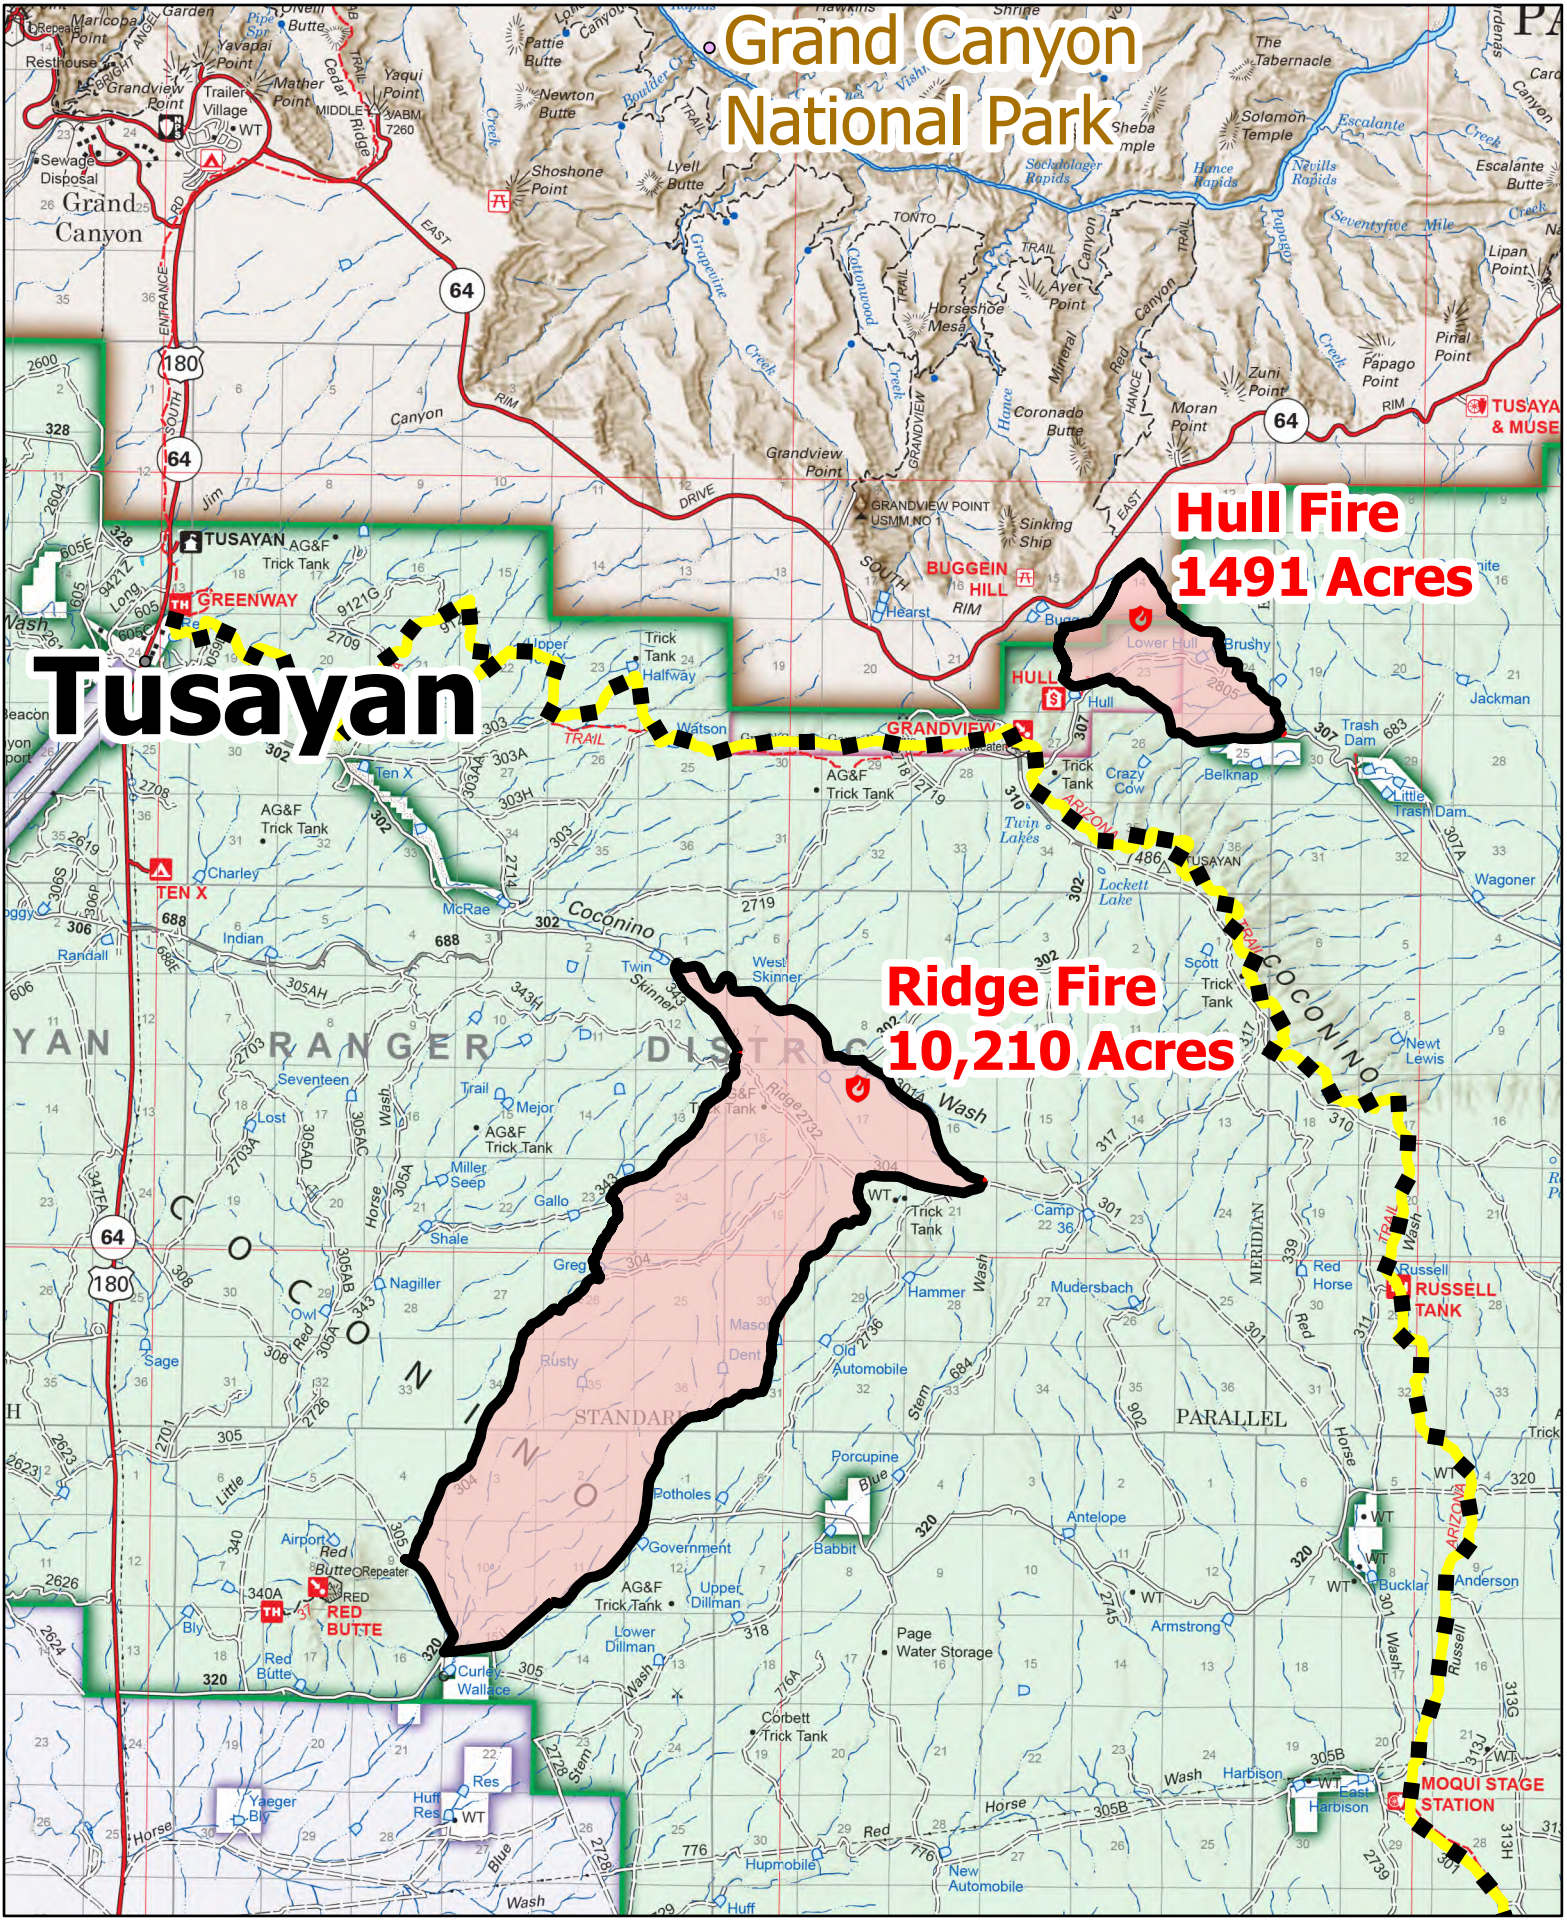

# Grand Canyon National Park

**Hull Fire**  
**1491 Acres**

**Ridge Fire**  
**10,210 Acres**

# Tusayan

**HULL & RIDGE FIRE**  
**PUBLIC INFORMATION**  
07/29/2023

- Contained
- - - Arizona Trail
- - - Wildfire Daily Fire Perimeter

Acres from GPS  
07/19/2023 1800 hrs  
NAD 1983 UTM Zone 12N