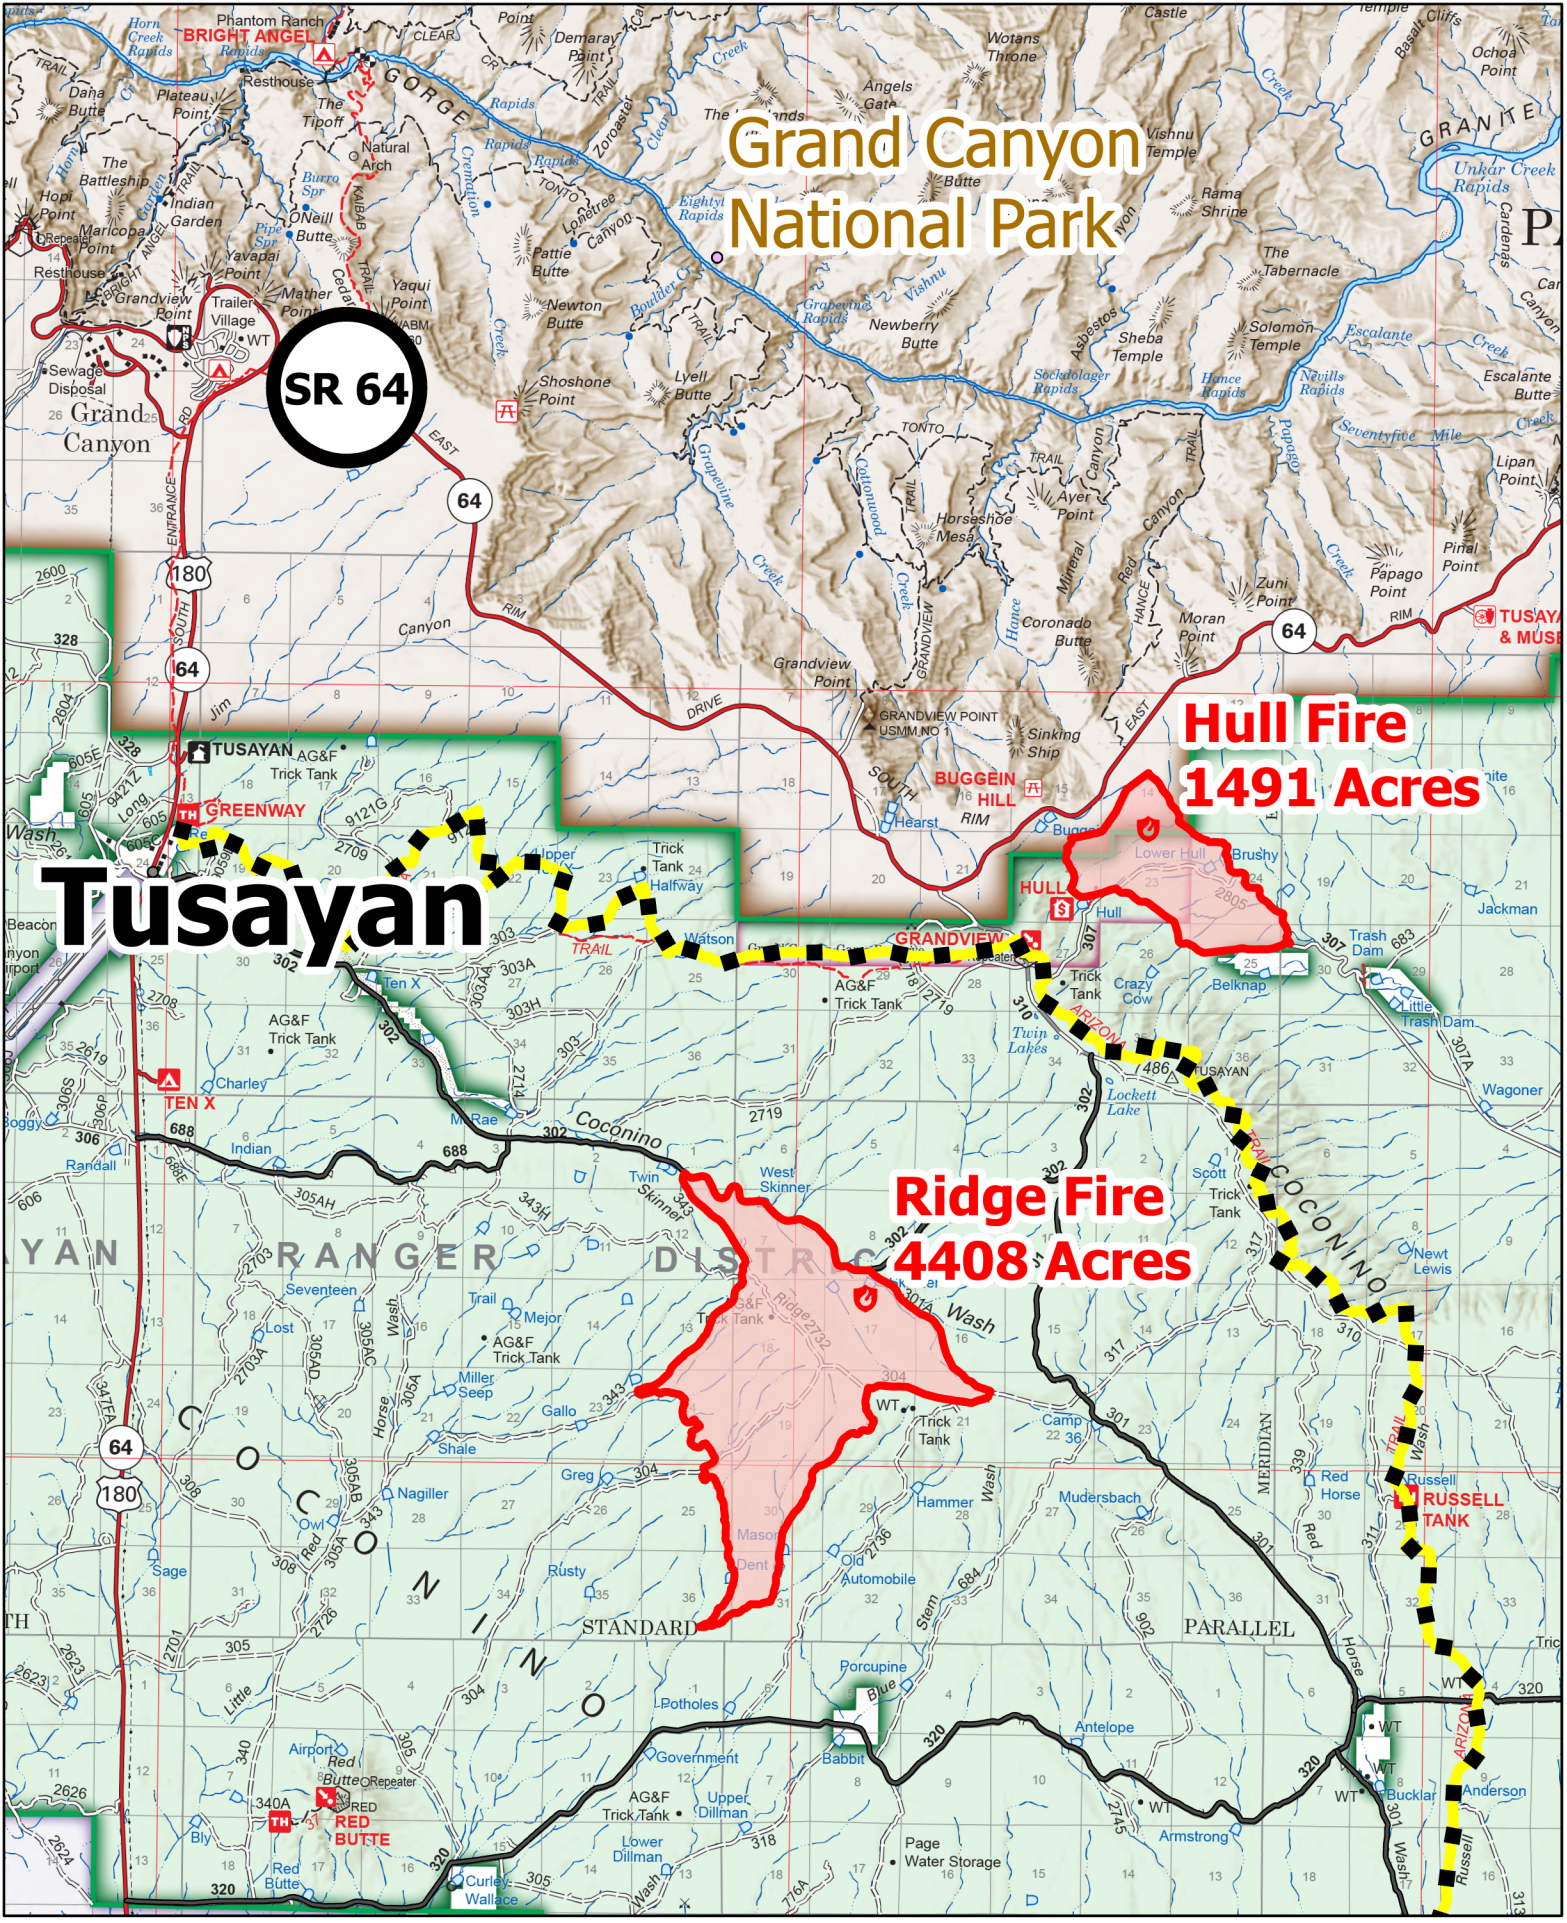

# Grand Canyon National Park

**SR 64**

**Hull Fire  
1491 Acres**

**Ridge Fire  
4408 Acres**

**Tusayan**

**HULL & RIDGE FIRE  
PUBLIC INFORMATION**  
06/29/2023

- Arizona Trail
- Wildfire Daily Fire Perimeter

Acres from GPS  
06/24/2023 1800 hrs  
NAD 1983 UTM Zone 12N