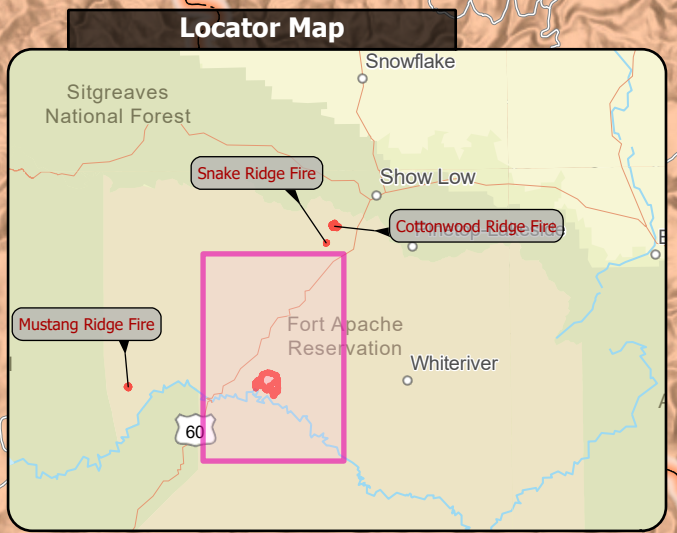

Community	Distance to Spoon Fire
Canyon Day	19 Miles
Cedar Creek	11 Miles
Cibecue	15 Miles
Whiteriver	26 Miles

**PIO**  
Spoon  
AZFTA000574  
7/30/2023 Day

4531 acres at 7/29/23 23:00 hrs

- Wildfire Daily Fire Perimeter
- Reservation Boundary
- Land Ownership
- Uncontained
- Reservation