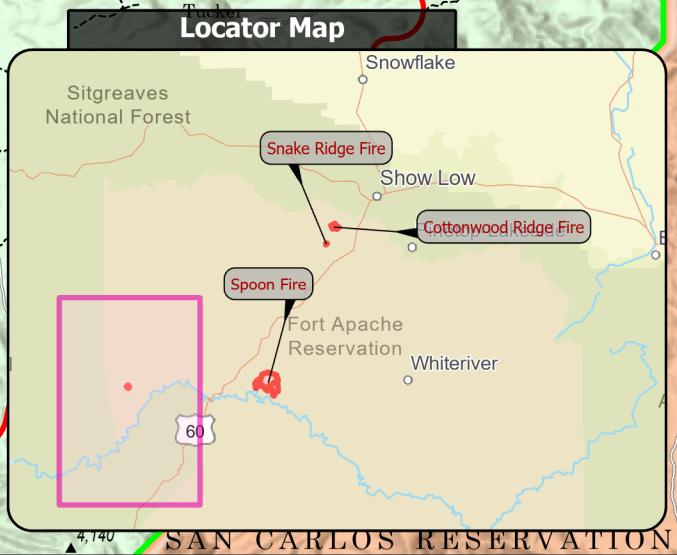

Community	Distance to Mustang Ridge Fire
Cibecue	22 Miles
Globe	36 Miles
Tonto Basin	29 Miles
Young	23 Miles

PIO
 Mustang Ridge
 AZFTA000579
 7/30/20 Day

Wildfire Daily Fire Perimeter
 Contained
 Uncontained

Boundaries
 USFS Boundary
 Reservation Boundary

Land Ownership
 Forest Service Land
 Reservation

7/30/2023 0548
 Acres from IR and GPS
 North American 1983 Datum
 1:130,000