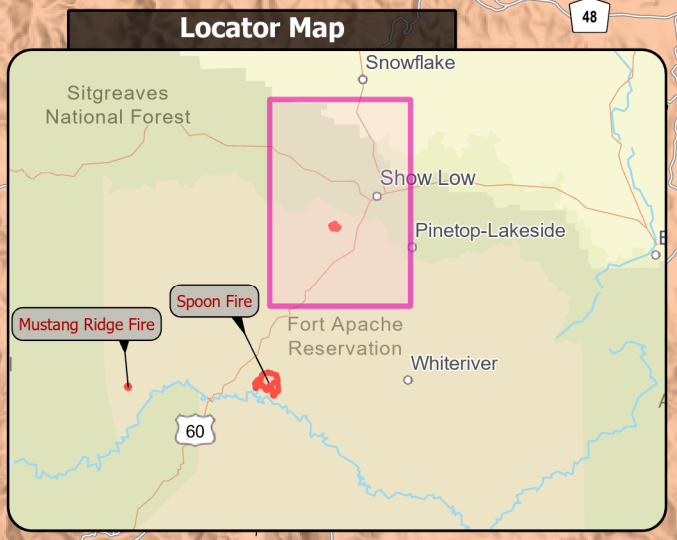

Community	Distance to Cottonwood Ridge Fire
Clay Springs	14 Miles
Linden	7 Miles
Pinedale	10 Miles
Pinetop-Lakeside	10 Miles
Show Low	6.5 Miles

PIO
 Cottonwood Ridge & Snake Ridge
 AZFTA000555
 7/28/2023
 345 acres at 7/26/23 22:11 hrs
 42 acres at 7/28/23 22:31 hrs

- Wildfire Daily Fire Perimeter

Contained

Uncontained
- Boundaries**

USFS Boundary

Reservation Boundary
- Land Ownership**

Forest Service Land

State Lands
- Bureau of Land Management Lands

Reservation