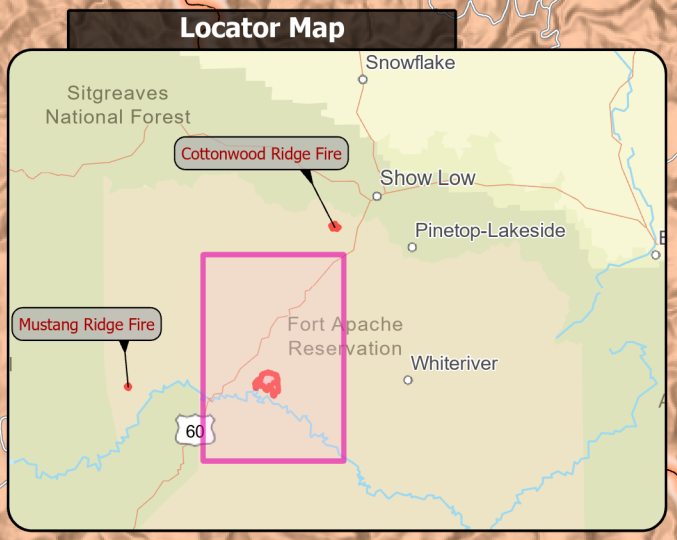

Community	Distance to Spoon Fire
Canyon Day	19 Miles
Cedar Creek	11 Miles
Cibecue	15 Miles
Whiteriver	26 Miles

PIO
Spoon
AZFTA000574
7/29/23 Day

4531 acres at 7/28/23 22:20 hrs

- Wildfire Daily Fire Perimeter
- Reservation Boundary
- Uncontained
- Land Ownership
- Reservation

7/29/2023 0630
Acres from IR and GPS
North American 1983 Datum

SOUTHWEST AREA

INCIDENT MANAGEMENT TEAM 5

1:130,000