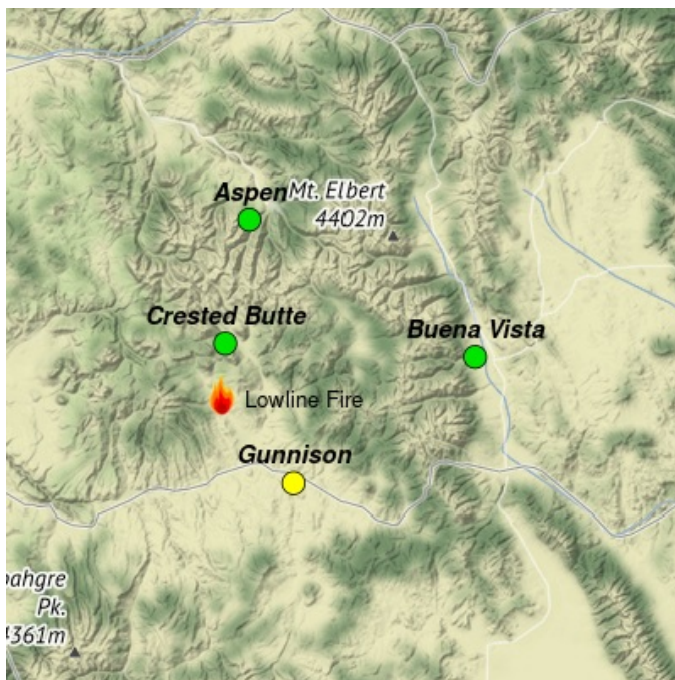

Fire

The Lowline wildfire is currently at 798 acres 1% containment.

Smoke

AIR QUALITY HEALTH ADVISORY FOR WILDFIRE SMOKE UNTIL 900 AM SATURDAY FOR GUNNISON COUNTY. The Lowline wildfire is located in central Gunnison County approximately 10 miles southwest of Crested Butte and 14 miles northwest of Gunnison. MODERATE to heavy smoke USG, is possible early Saturday morning in areas north of Gunnison on County Road 730. Smoke in these areas should decrease by late morning as atmospheric mixing increases. By Saturday afternoon, smoke will likely be transported east of the fire. Most of that smoke will remain aloft and well above ground level, however periods of brief, moderate to heavy smoke will be possible across eastern Gunnison County. Saturday morning, smoke could again get heavy as it drains toward Gunnison. The heaviest smoke will be likely for areas north of Gunnison on County Road 730 (Ohio Creek).

Public Health Recommendations

If smoke is thick or becomes thick in your neighborhood, you may want to remain indoors. This is especially true for those with heart disease, respiratory illnesses, the very young, and the elderly. Consider limiting outdoor activity when moderate to heavy smoke is present. Consider relocating temporarily if smoke is present indoors and is making you ill. If visibility is less than 5 miles in smoke in your neighborhood, smoke has reached levels that are unhealthy.

Daily AQI Forecast* for Saturday

Station	Yesterday			Fri 7/28	Comment for Today -- Sat, Jul 29	Forecast*	
	6a	noon	6p			Sat 7/29	Sun 7/30
Crested Butte	No hourly data				Light haze may be in the area as temperatures rise and fire activity increases.	●	●
Buena Vista	No hourly data				Some smoke possible late in the afternoon as winds push smoke to the east.	●	●
Aspen	No hourly data				Good air quality with possible haze and light smoke in the afternoon.	●	●
Gunnison	No hourly data				Smoke early am. in the MODERATE range to USG at periods	●	●

Issued Jul 29, 2023 by Yancey Ranspot yancey.d.ranspot@usda.gov Air Resource Advisor (ARA) Tech. Specialist

Air Quality Index (AQI)	Actions to Protect Yourself
● Good	None
● Moderate	Unusually sensitive individuals should consider limiting prolonged or heavy exertion.
● USG	People within Sensitive Groups* should reduce prolonged or heavy outdoor exertion.
● Unhealthy	People within Sensitive Groups* should avoid all physical outdoor activity.
● Very Unhealthy	Everyone should avoid prolonged or heavy exertion.
● Hazardous	Everyone should avoid any outdoor activity.

*Disclaimer: This forecast is based on fine particulates only; ozone is not included. Forecasts may be wrong; use at own risk. Use caution as conditions can change quickly. See your health professional as needed. Smoke sensitive groups should take appropriate precautions.

Additional Links

- [Air Quality Health Advisory Wildfire Smoke](http://www.colorado.gov/airquality/addendum.aspx#smoke) -- <http://www.colorado.gov/airquality/addendum.aspx#smoke>
- [Smoke and your health](http://www.colorado.gov/airquality/wildfire.aspx) -- <http://www.colorado.gov/airquality/wildfire.aspx>
- [CDPHE Air Pollution Control Division](http://www.facebook.com/cdphe.apcd) -- <http://www.facebook.com/cdphe.apcd>
- [Air Quality Alert](https://alerts.weather.gov/cap/wwacapget.php?x=CO126655D6FD8.AirQualityAlert.1266556CAE30CO.GJTAQAGJT.36be126bd480b63ef96af52261c0621d) -- <https://alerts.weather.gov/cap/wwacapget.php?x=CO126655D6FD8.AirQualityAlert.1266556CAE30CO.GJTAQAGJT.36be126bd480b63ef96af52261c0621d>
- [Fire and Smoke Map](https://fire.airnow.gov/) -- <https://fire.airnow.gov/>
- [Colorado statewide air quality conditions and forecasts](http://www.colorado.gov/airquality/colorado_summary.aspx) -- <http://www.colorado.gov/airquality/colorado_summary.aspx>
- [CDPHE Air Pollution Control Division](https://twitter.com/cdpheapcd) -- <https://twitter.com/cdpheapcd>

Issued by Interagency Wildland Fire Air Quality Response Program -- www.wildlandfiresmoke.net
Central Colorado Updates -- <https://outlooks.wildlandfiresmoke.net/outlook/ed63b240>
*Smoke and Health Info -- www.airnow.gov/air-quality-and-health