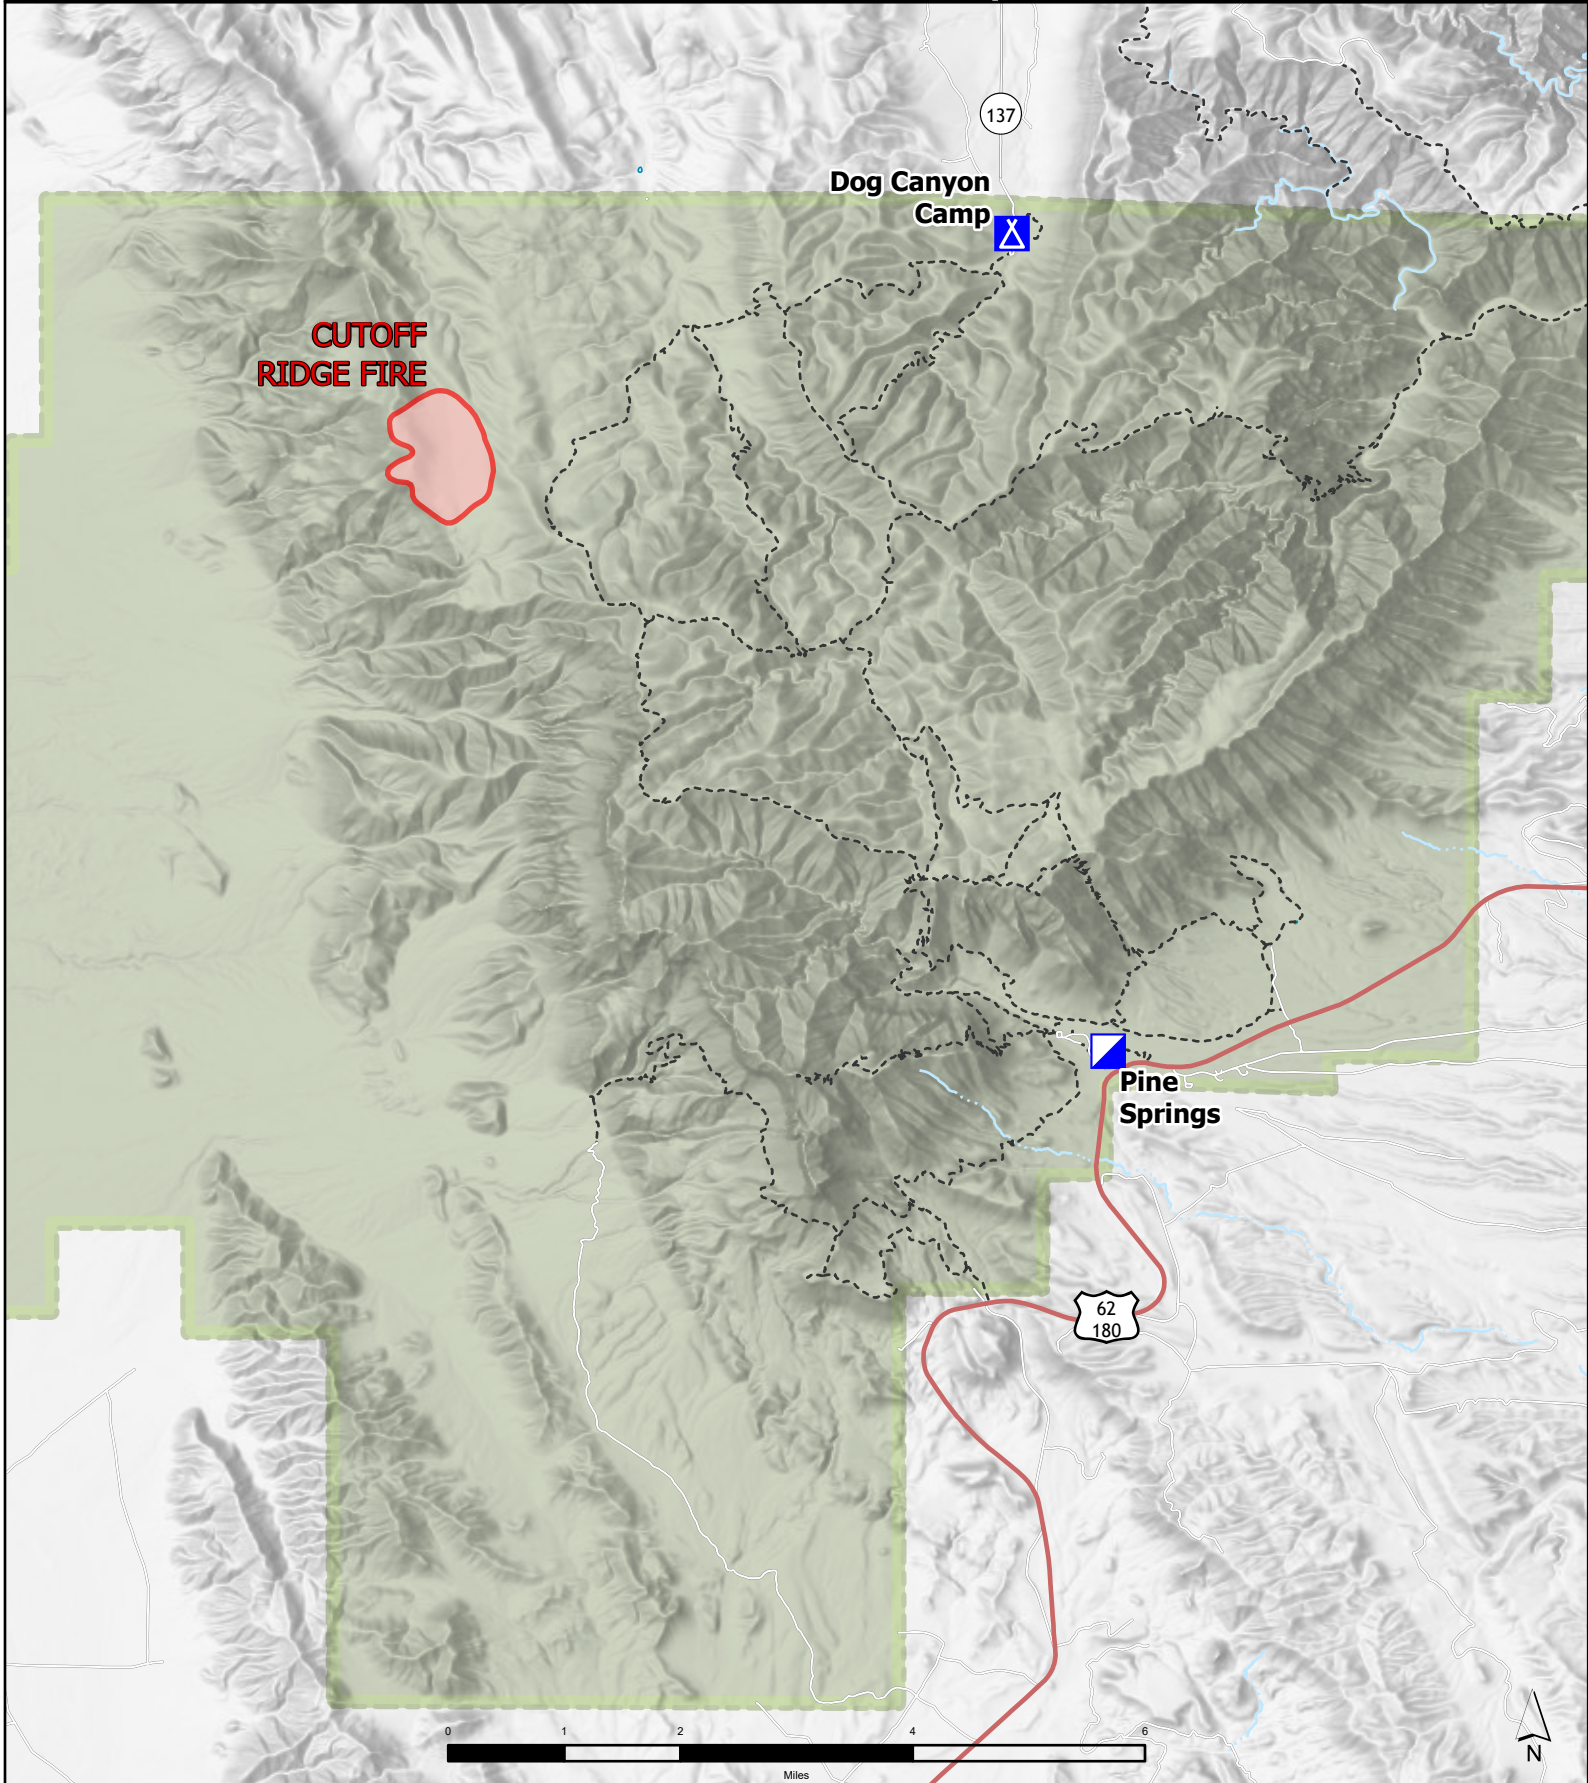

CUTOFF RIDGE FIRE - JULY 17, 2023

**Guadalupe Mountains
National Park**
Information

-  Incident Command Post
-  Camp
-  Wildfire Daily Fire Perimeter

Fire was calculated
to be 385 acres
on July 17th at 1:30 p.m.