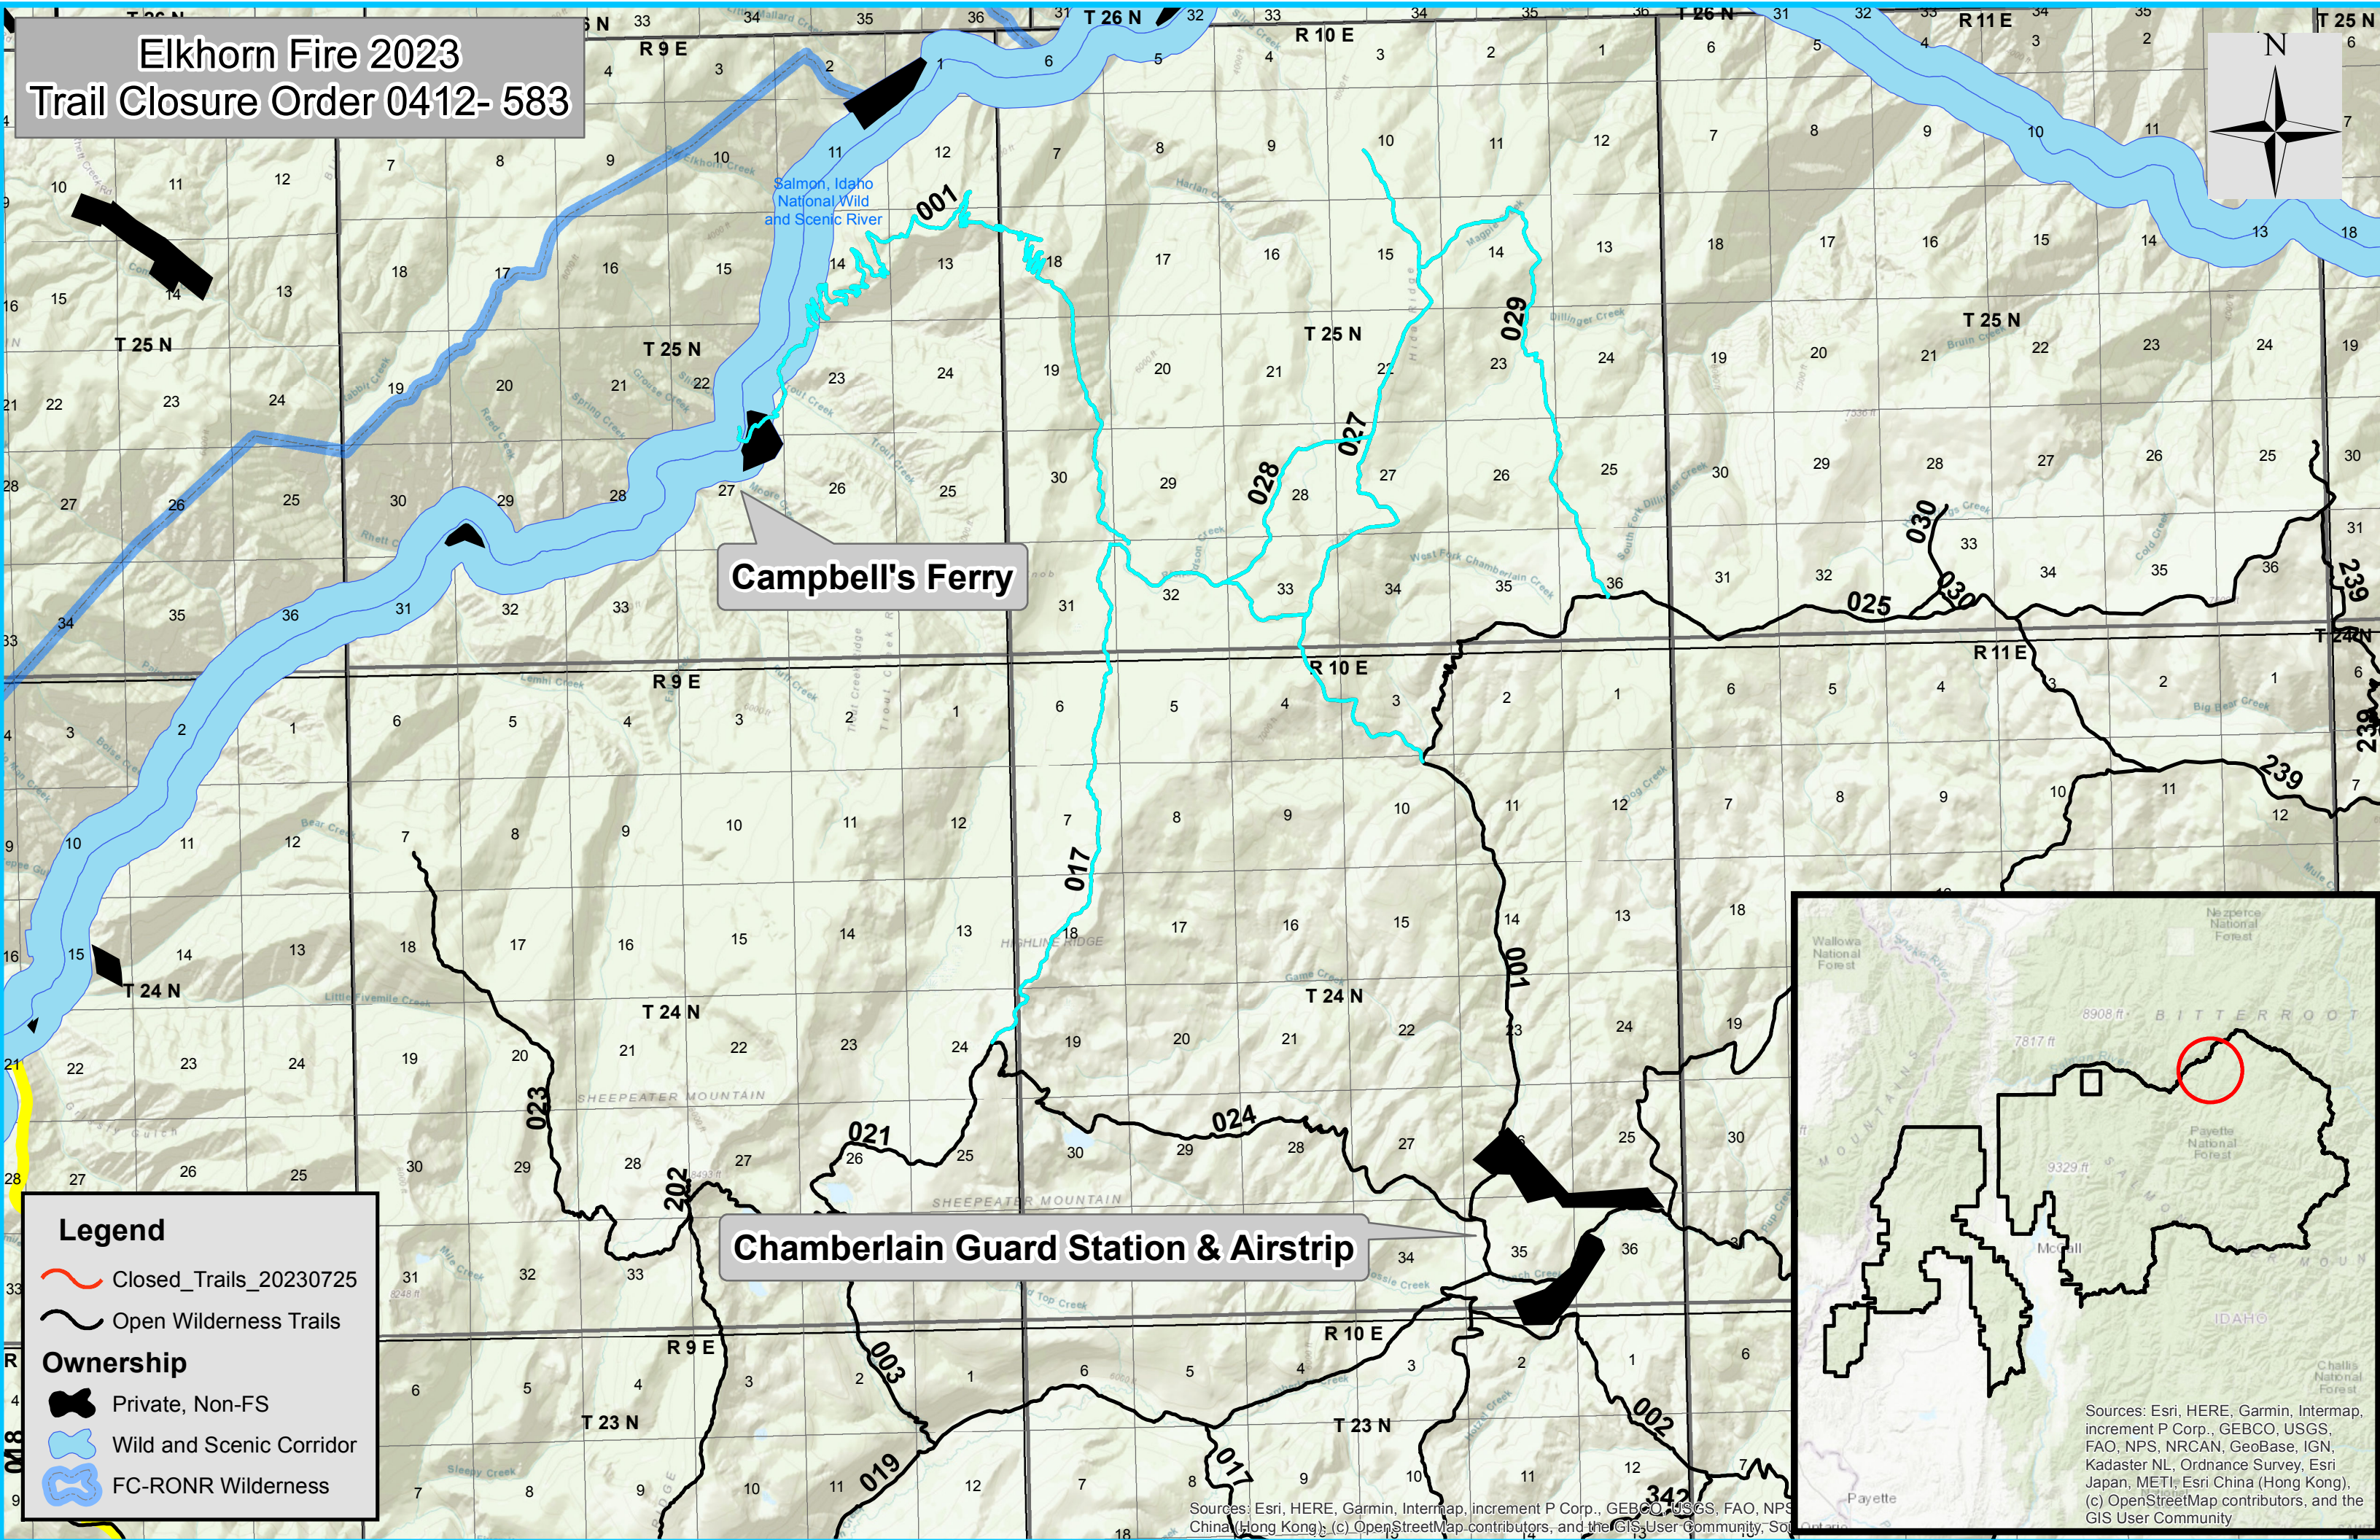

Elkhorn Fire 2023 Trail Closure Order 0412- 583

Campbell's Ferry

Chamberlain Guard Station & Airstrip

Legend

- Closed_Trails_20230725
- Open Wilderness Trails

Ownership

- Private, Non-FS
- Wild and Scenic Corridor
- FC-RONR Wilderness

Sources: Esri, HERE, Garmin, Intermap, increment P Corp., GEBCO, USGS, FAO, NPS, NRCAN, GeoBase, IGN, Kadaster NL, Ordnance Survey, Esri Japan, METI, Esri China (Hong Kong), (c) OpenStreetMap contributors, and the GIS User Community, So