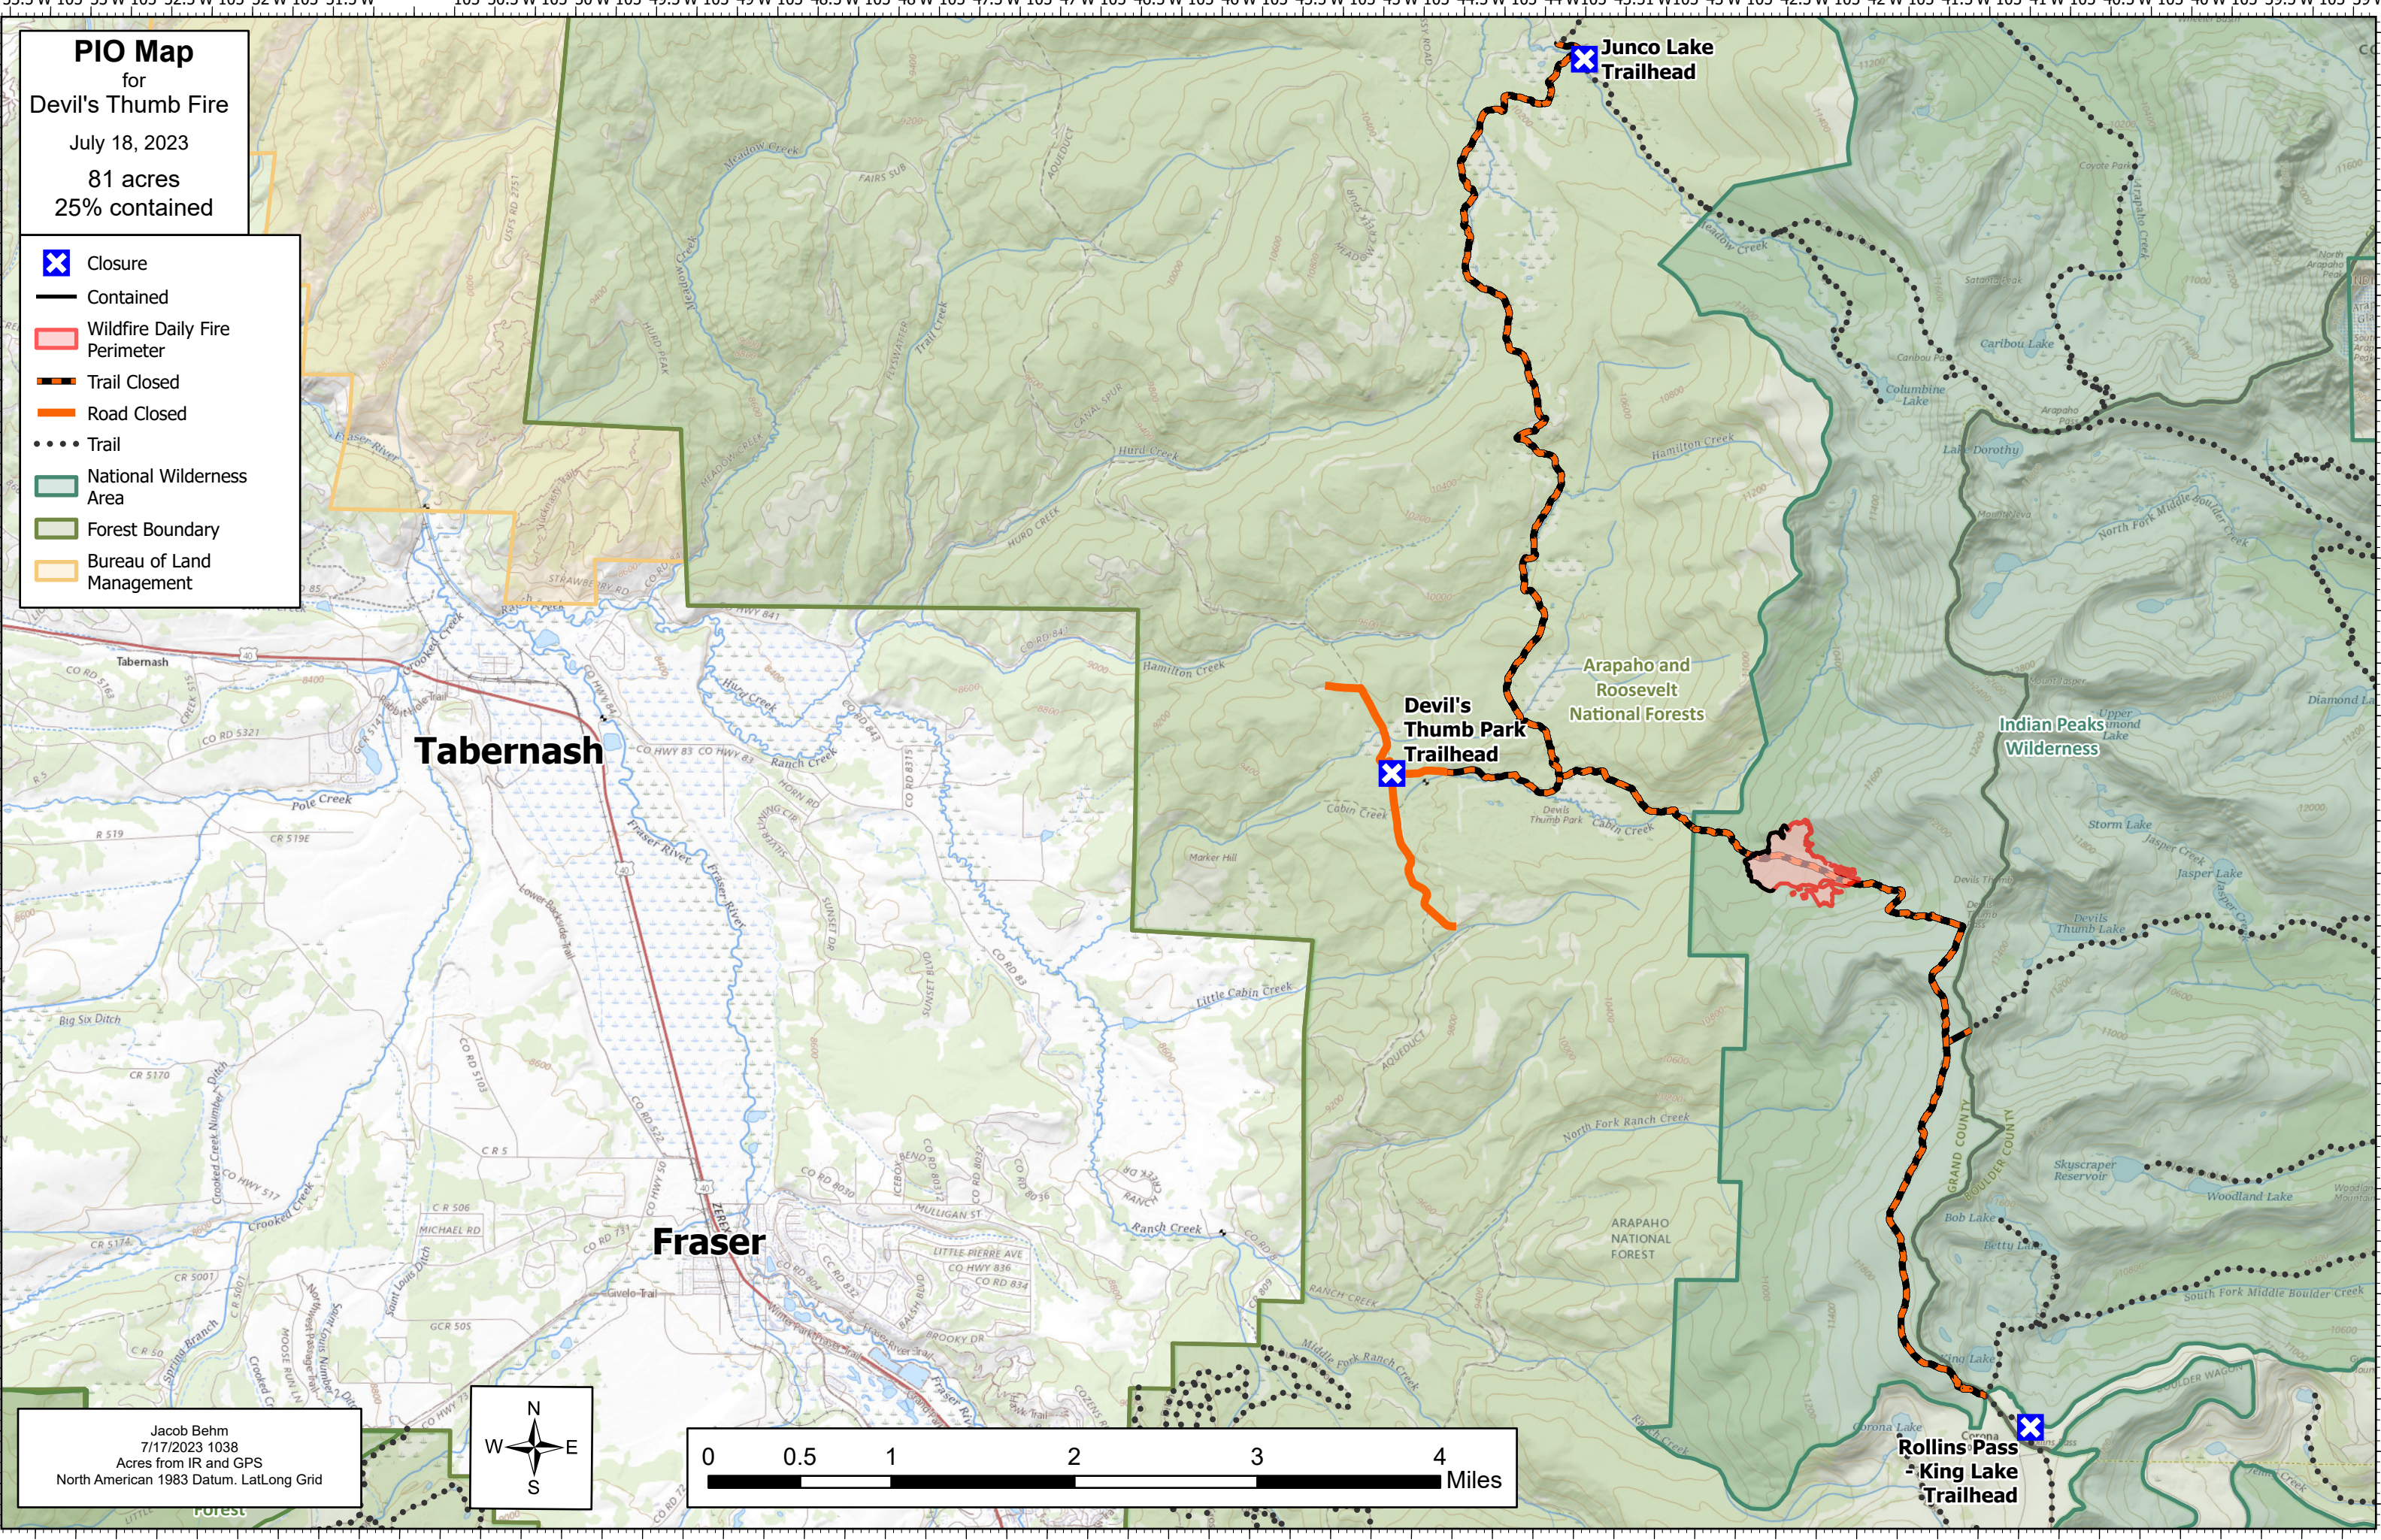

PIO Map
for
Devil's Thumb Fire
July 18, 2023
81 acres
25% contained

-  Closure
-  Contained
-  Wildfire Daily Fire Perimeter
-  Trail Closed
-  Road Closed
-  Trail
-  National Wilderness Area
-  Forest Boundary
-  Bureau of Land Management

Jacob Behm
7/17/2023 1038
Acres from IR and GPS
North American 1983 Datum. LatLong Grid