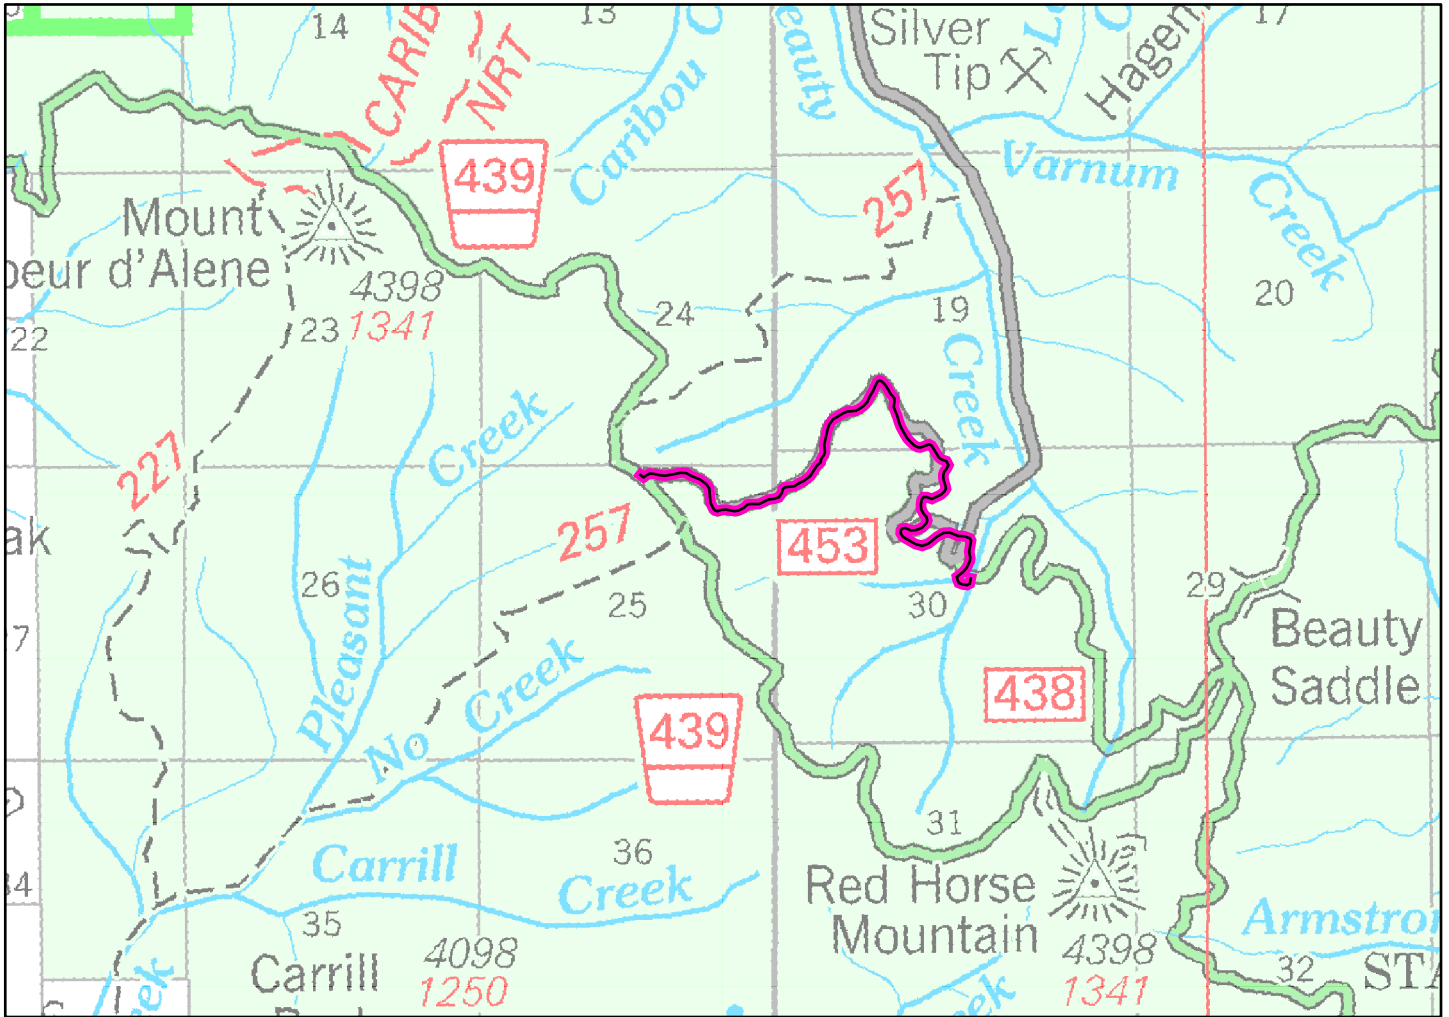

Idaho Panhandle National Forests

Forest Closure: Beauty Creek Fire Closure Order Number: 01-04-03-23-001

Effective Date : JULY 24th, 2023

Rescind Date : AUGUST 15th, 2023

IDAHO KOOTENAI COUNTY

Closed Route Numbers
-453