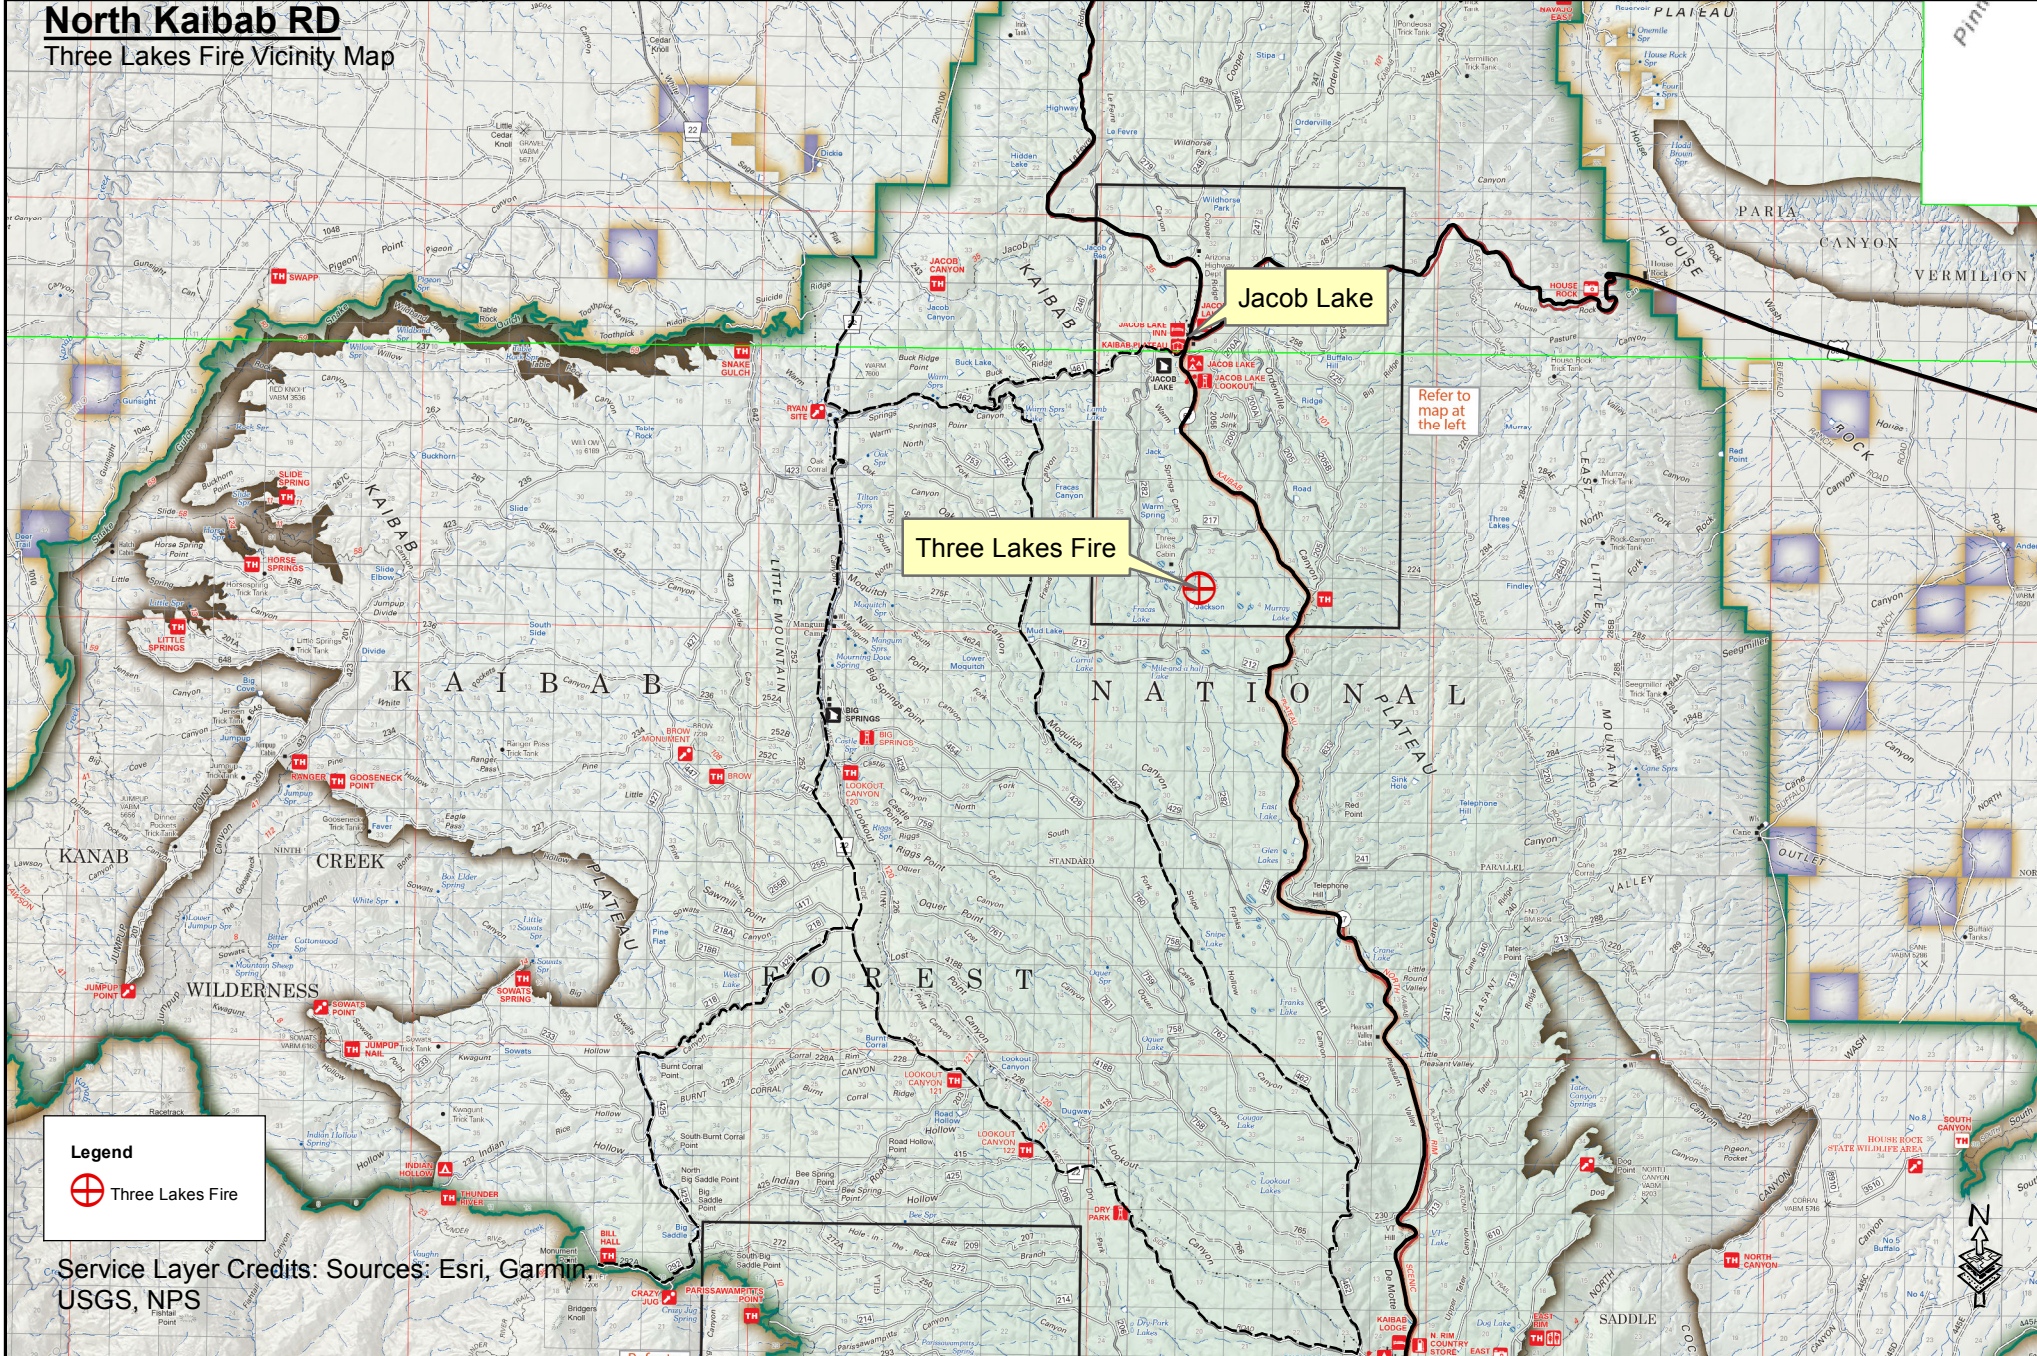

North Kaibab RD Three Lakes Fire Vicinity Map

Refer to map at the left

Three Lakes Fire

Jacob Lake

Legend
⊕ Three Lakes Fire

Service Layer Credits: Sources: Esri, Garmin, USGS, NPS

This product is reproduced from geospatial information prepared by the Kaibab National Forest. Geospatial information and GIS product accuracy may vary. Using GIS products for purposes other than those for which they were created may yield inaccurate or misleading results. Kaibab National Forest reserves the right to correct, update, modify or replace GIS products without notification.