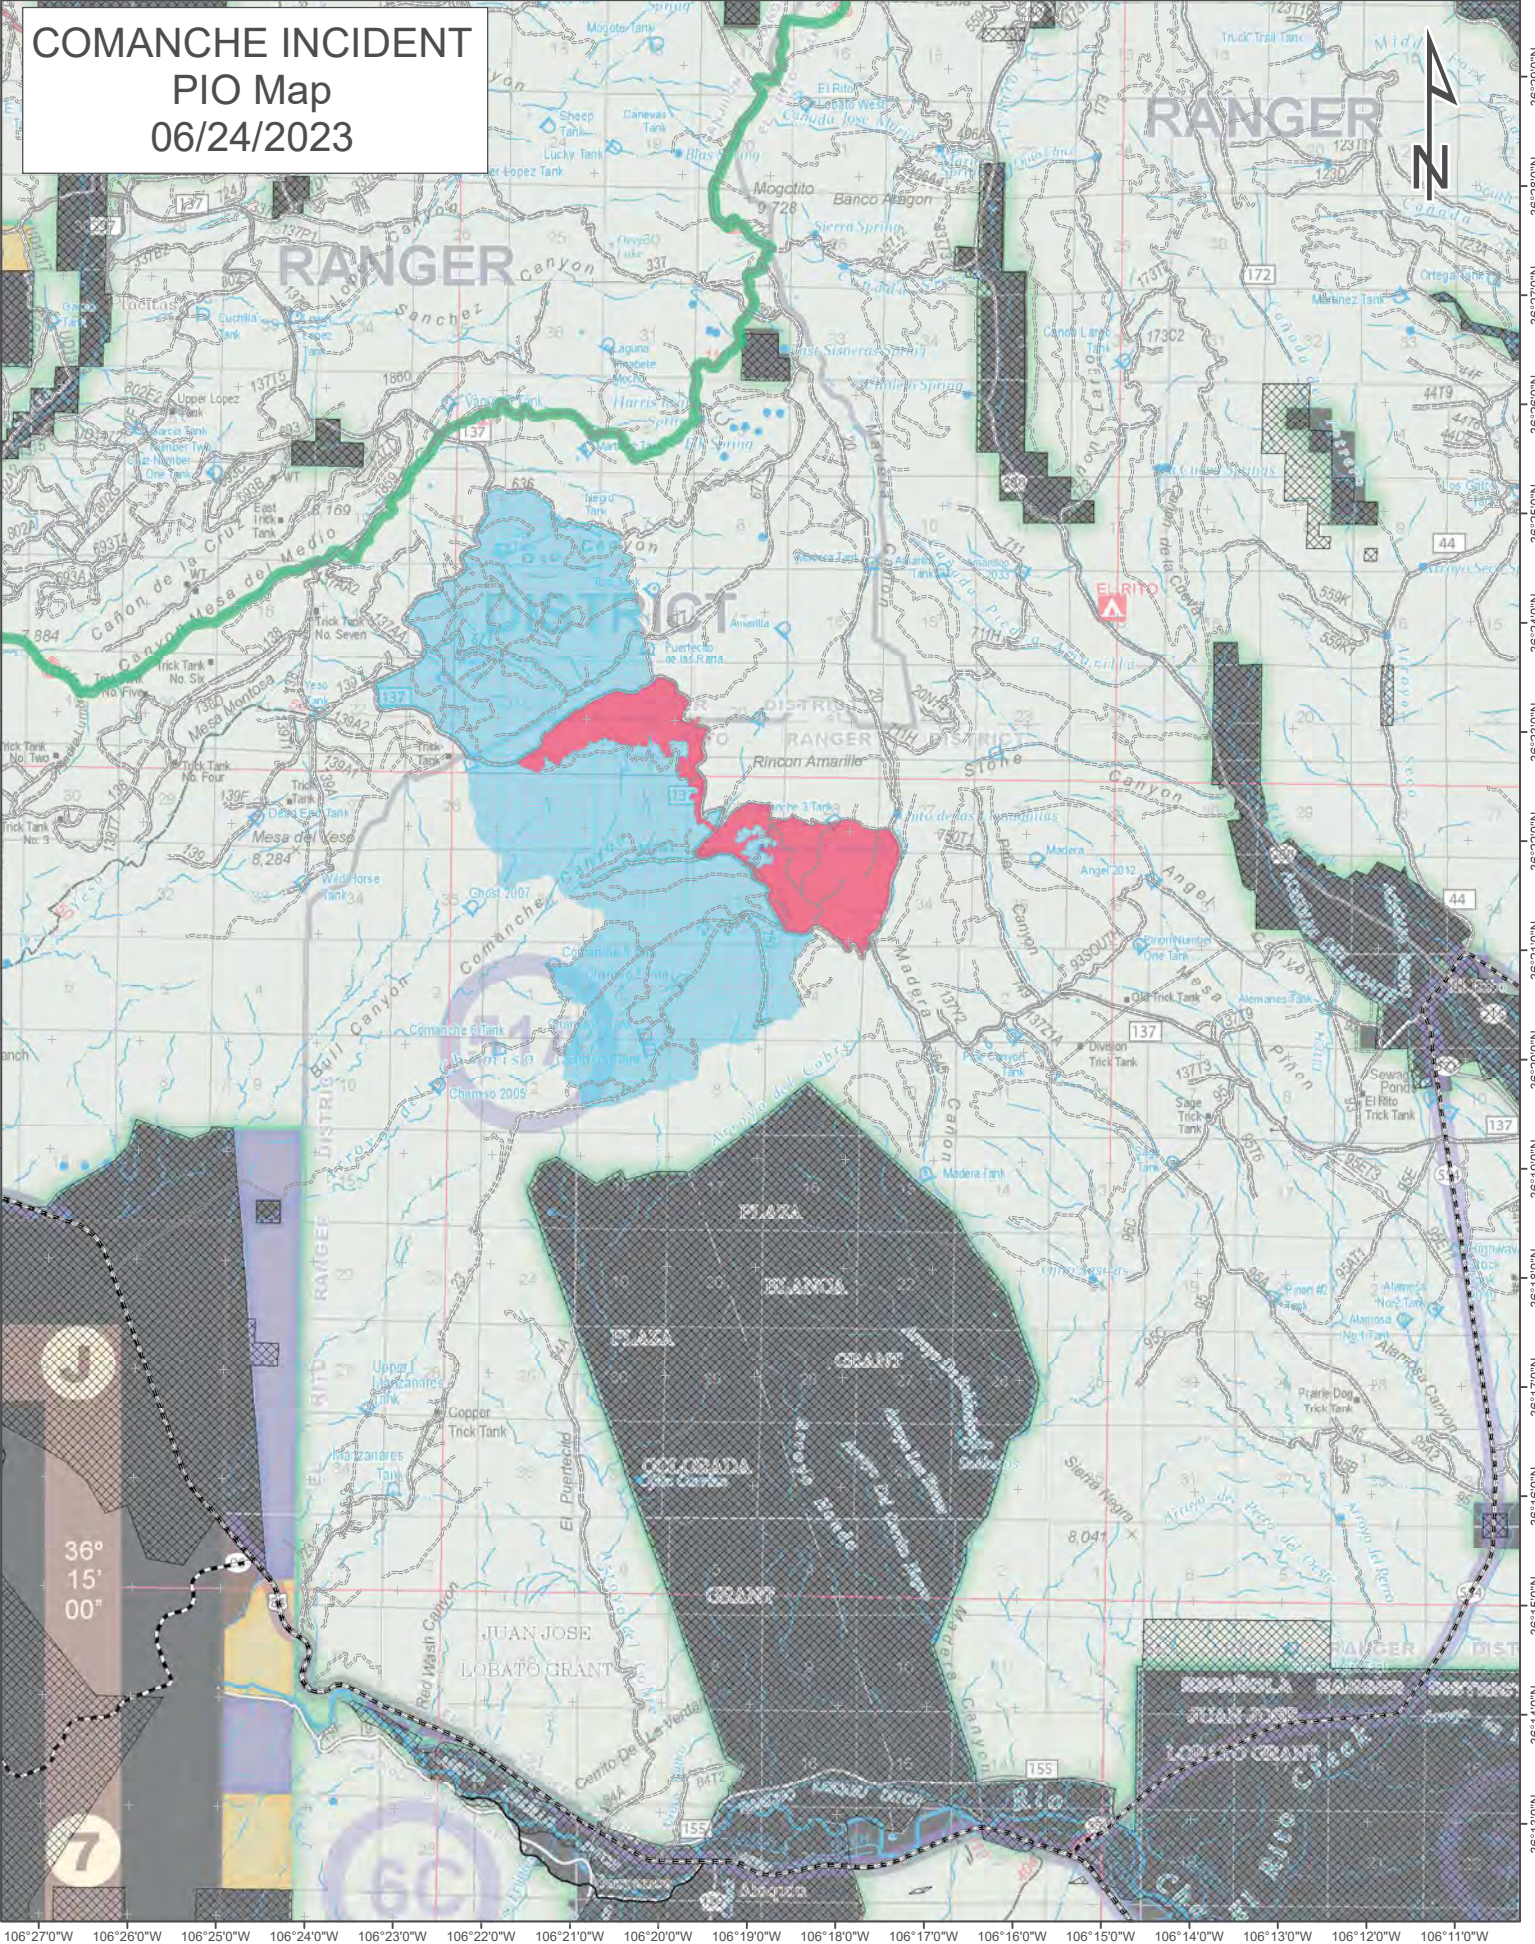

106°27'0"W 106°26'0"W 106°25'0"W 106°24'0"W 106°23'0"W 106°22'0"W 106°21'0"W 106°20'0"W 106°19'0"W 106°18'0"W 106°17'0"W 106°16'0"W 106°15'0"W 106°14'0"W 106°13'0"W 106°12'0"W 106°11'0"W

COMANCHE INCIDENT

PIO Map

06/24/2023

Legend

- Forest Road
- CDT Trail
- Fire Perimeter
- Comanche Focus Area
- County Road
- State Hwy
- US Hwy

1:64,000

WJEaton 06/24/2023 0730hrs