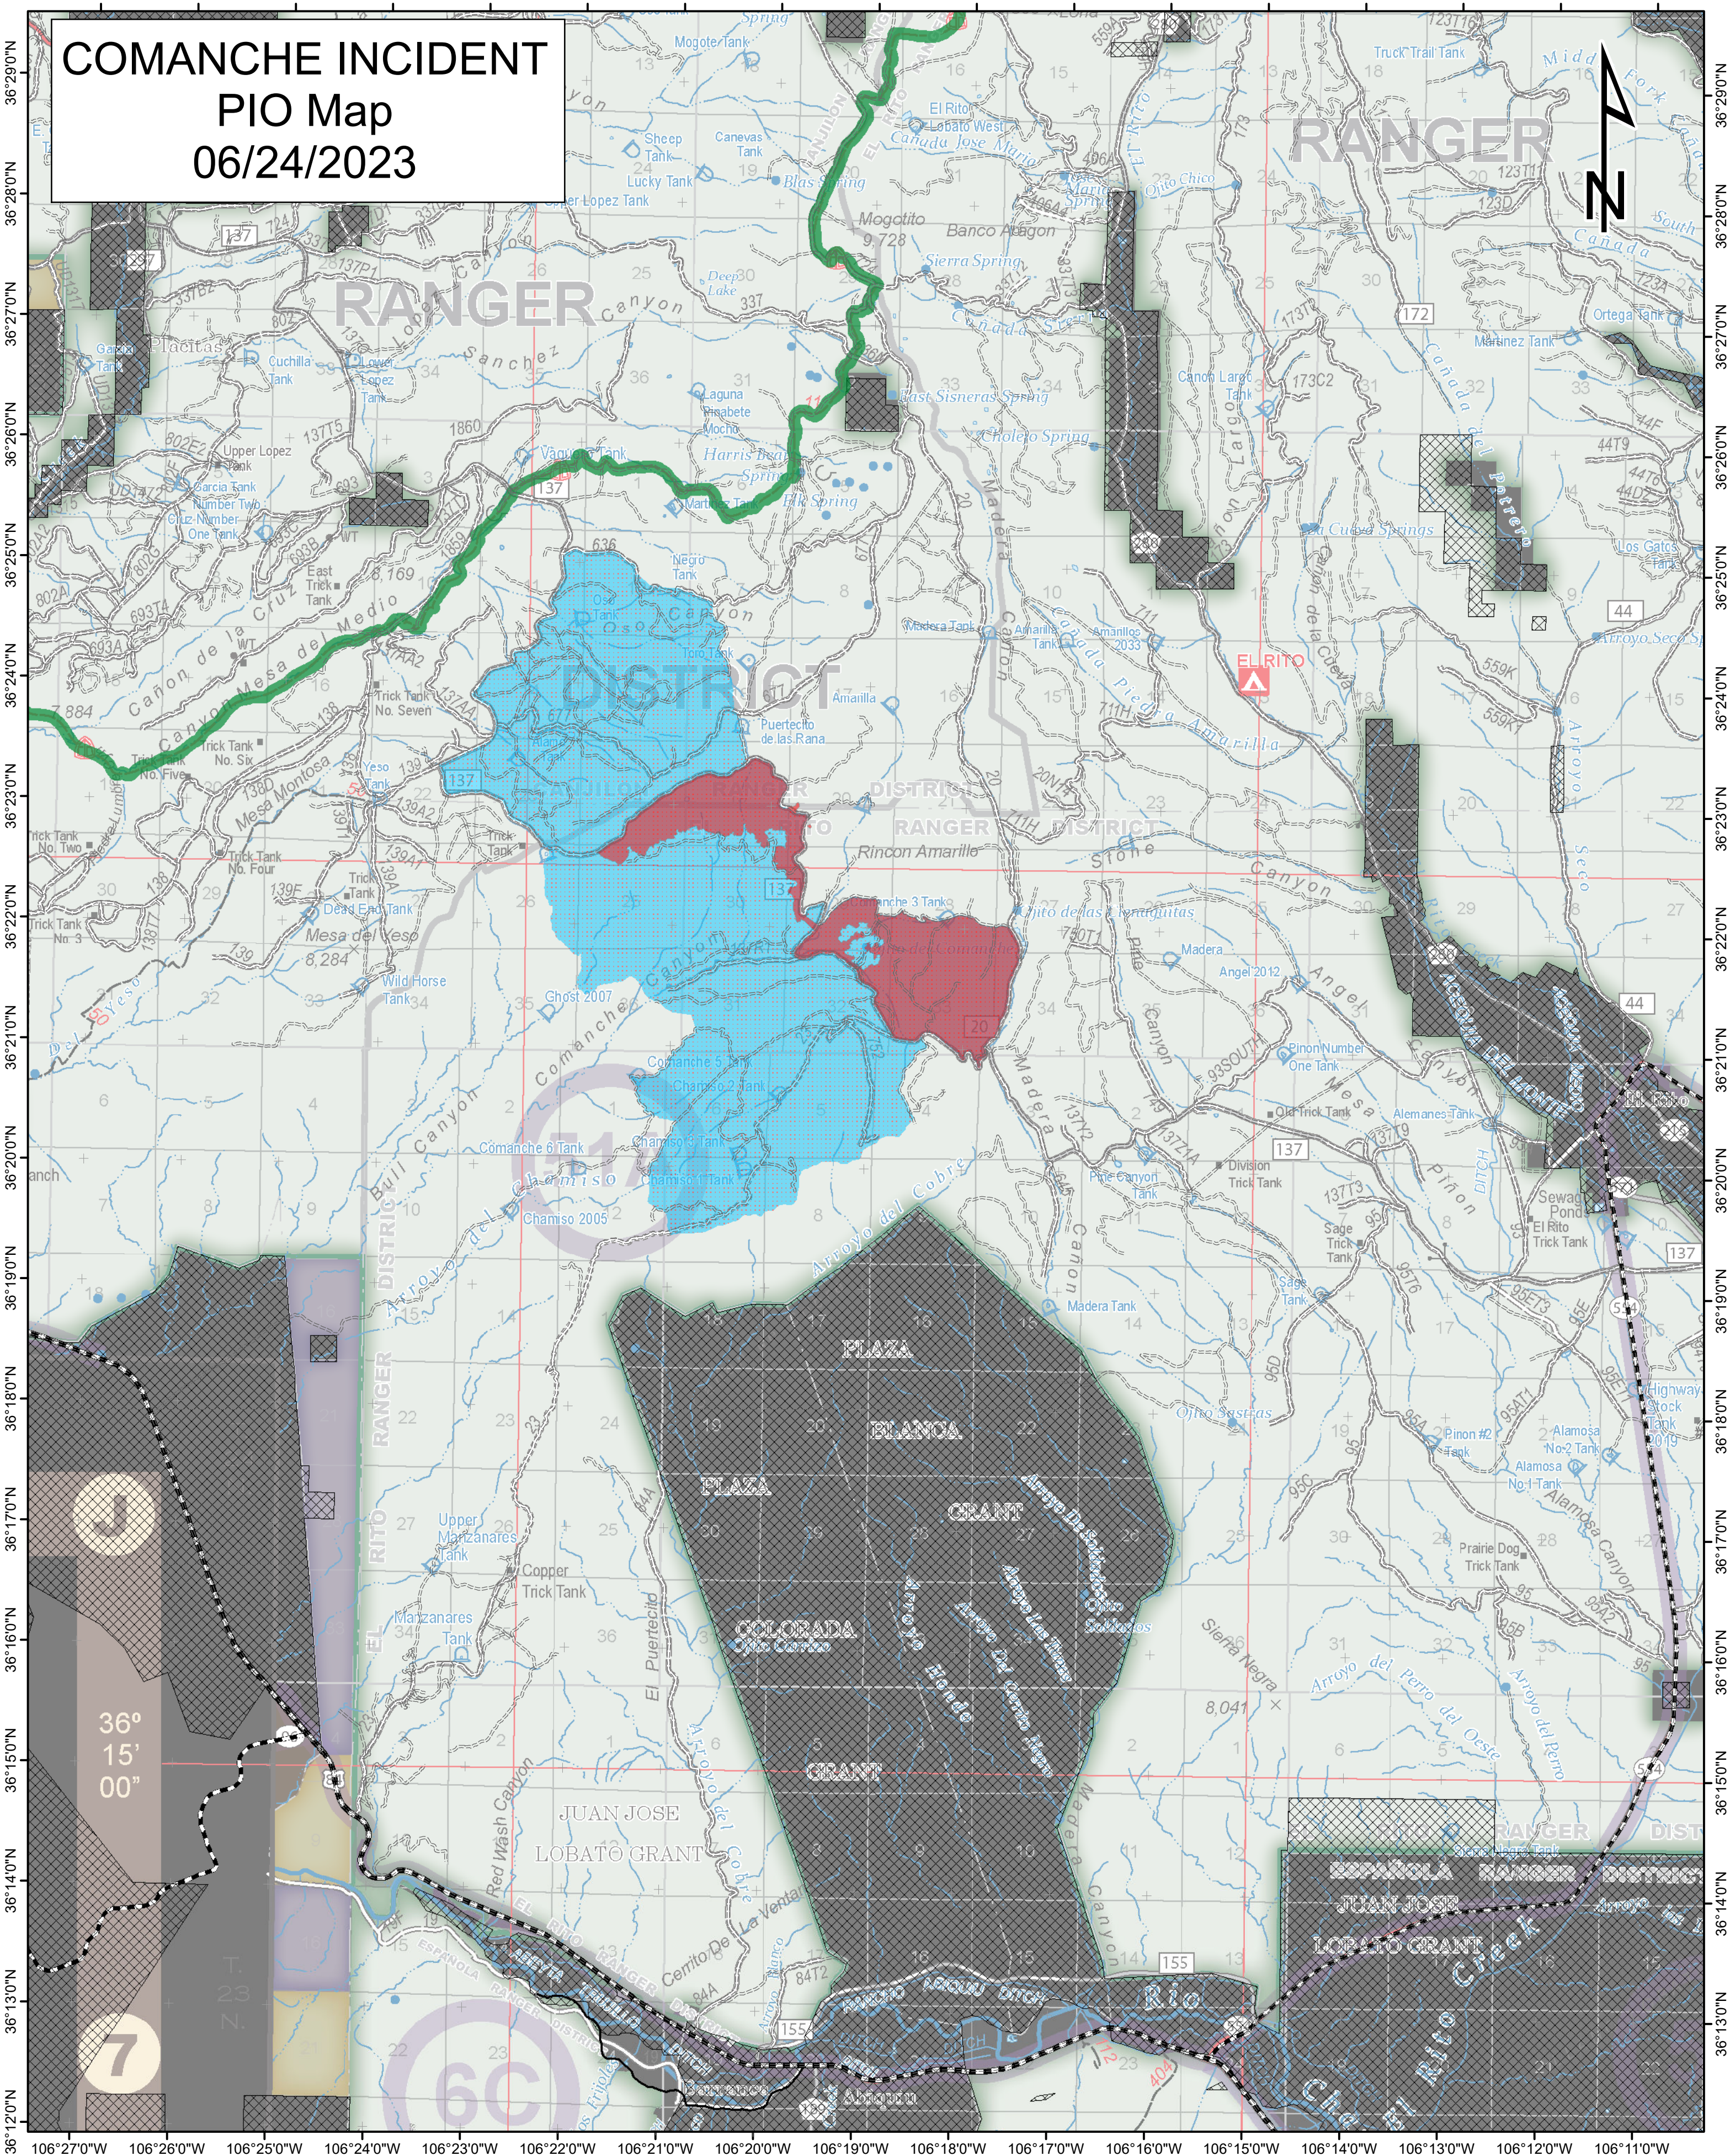

106°27'0"W 106°26'0"W 106°25'0"W 106°24'0"W 106°23'0"W 106°22'0"W 106°21'0"W 106°20'0"W 106°19'0"W 106°18'0"W 106°17'0"W 106°16'0"W 106°15'0"W 106°14'0"W 106°13'0"W 106°12'0"W 106°11'0"W

# COMANCHE INCIDENT

## PIO Map

### 06/24/2023

**Legend**

- Forest Road
- CDT Trail
- Fire Perimeter
- Comanche Focus Area
- County Road
- State Hwy
- US Hwy

1:64,000

WJEaton 06/24/2023 0730hrs