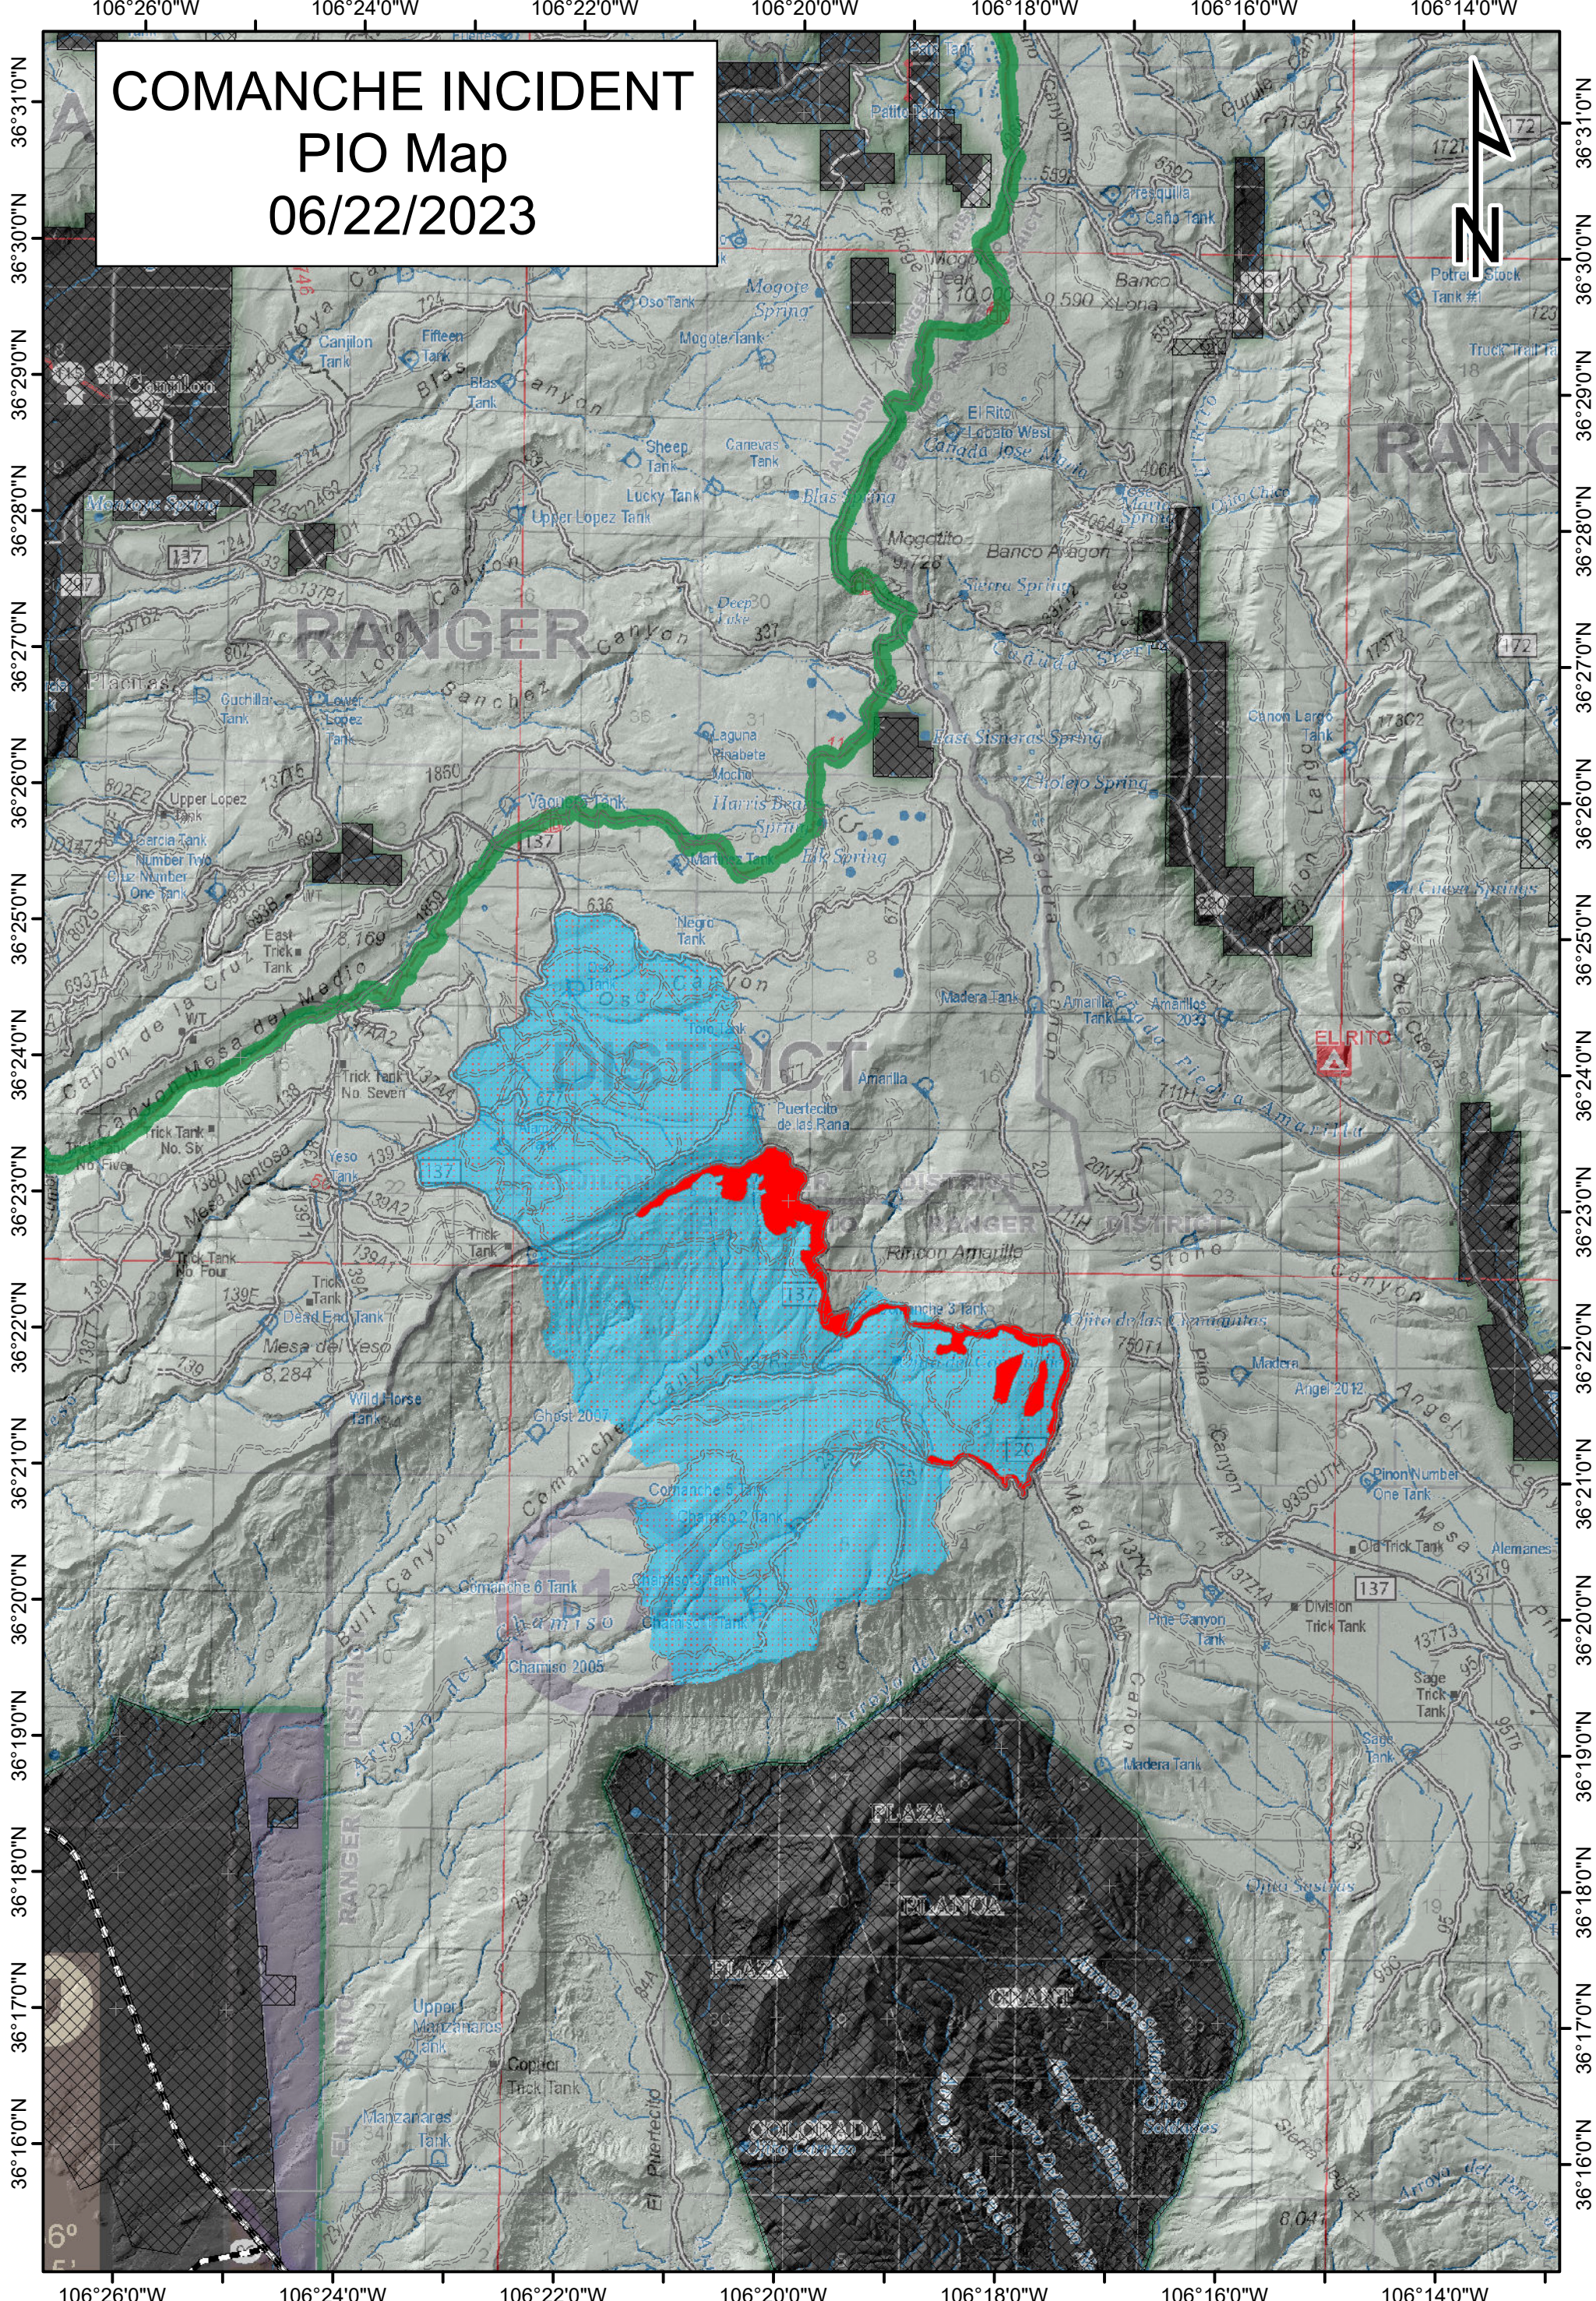

COMANCHE INCIDENT PIO Map 06/22/2023

Legend

- == Forest Road
- CDT Trail
- ▨ Comanche Focus Area
- County Road
- ▬ Fire Perimeter
- ▬ State Hwy
- ▬ US Hwy

1:80,000