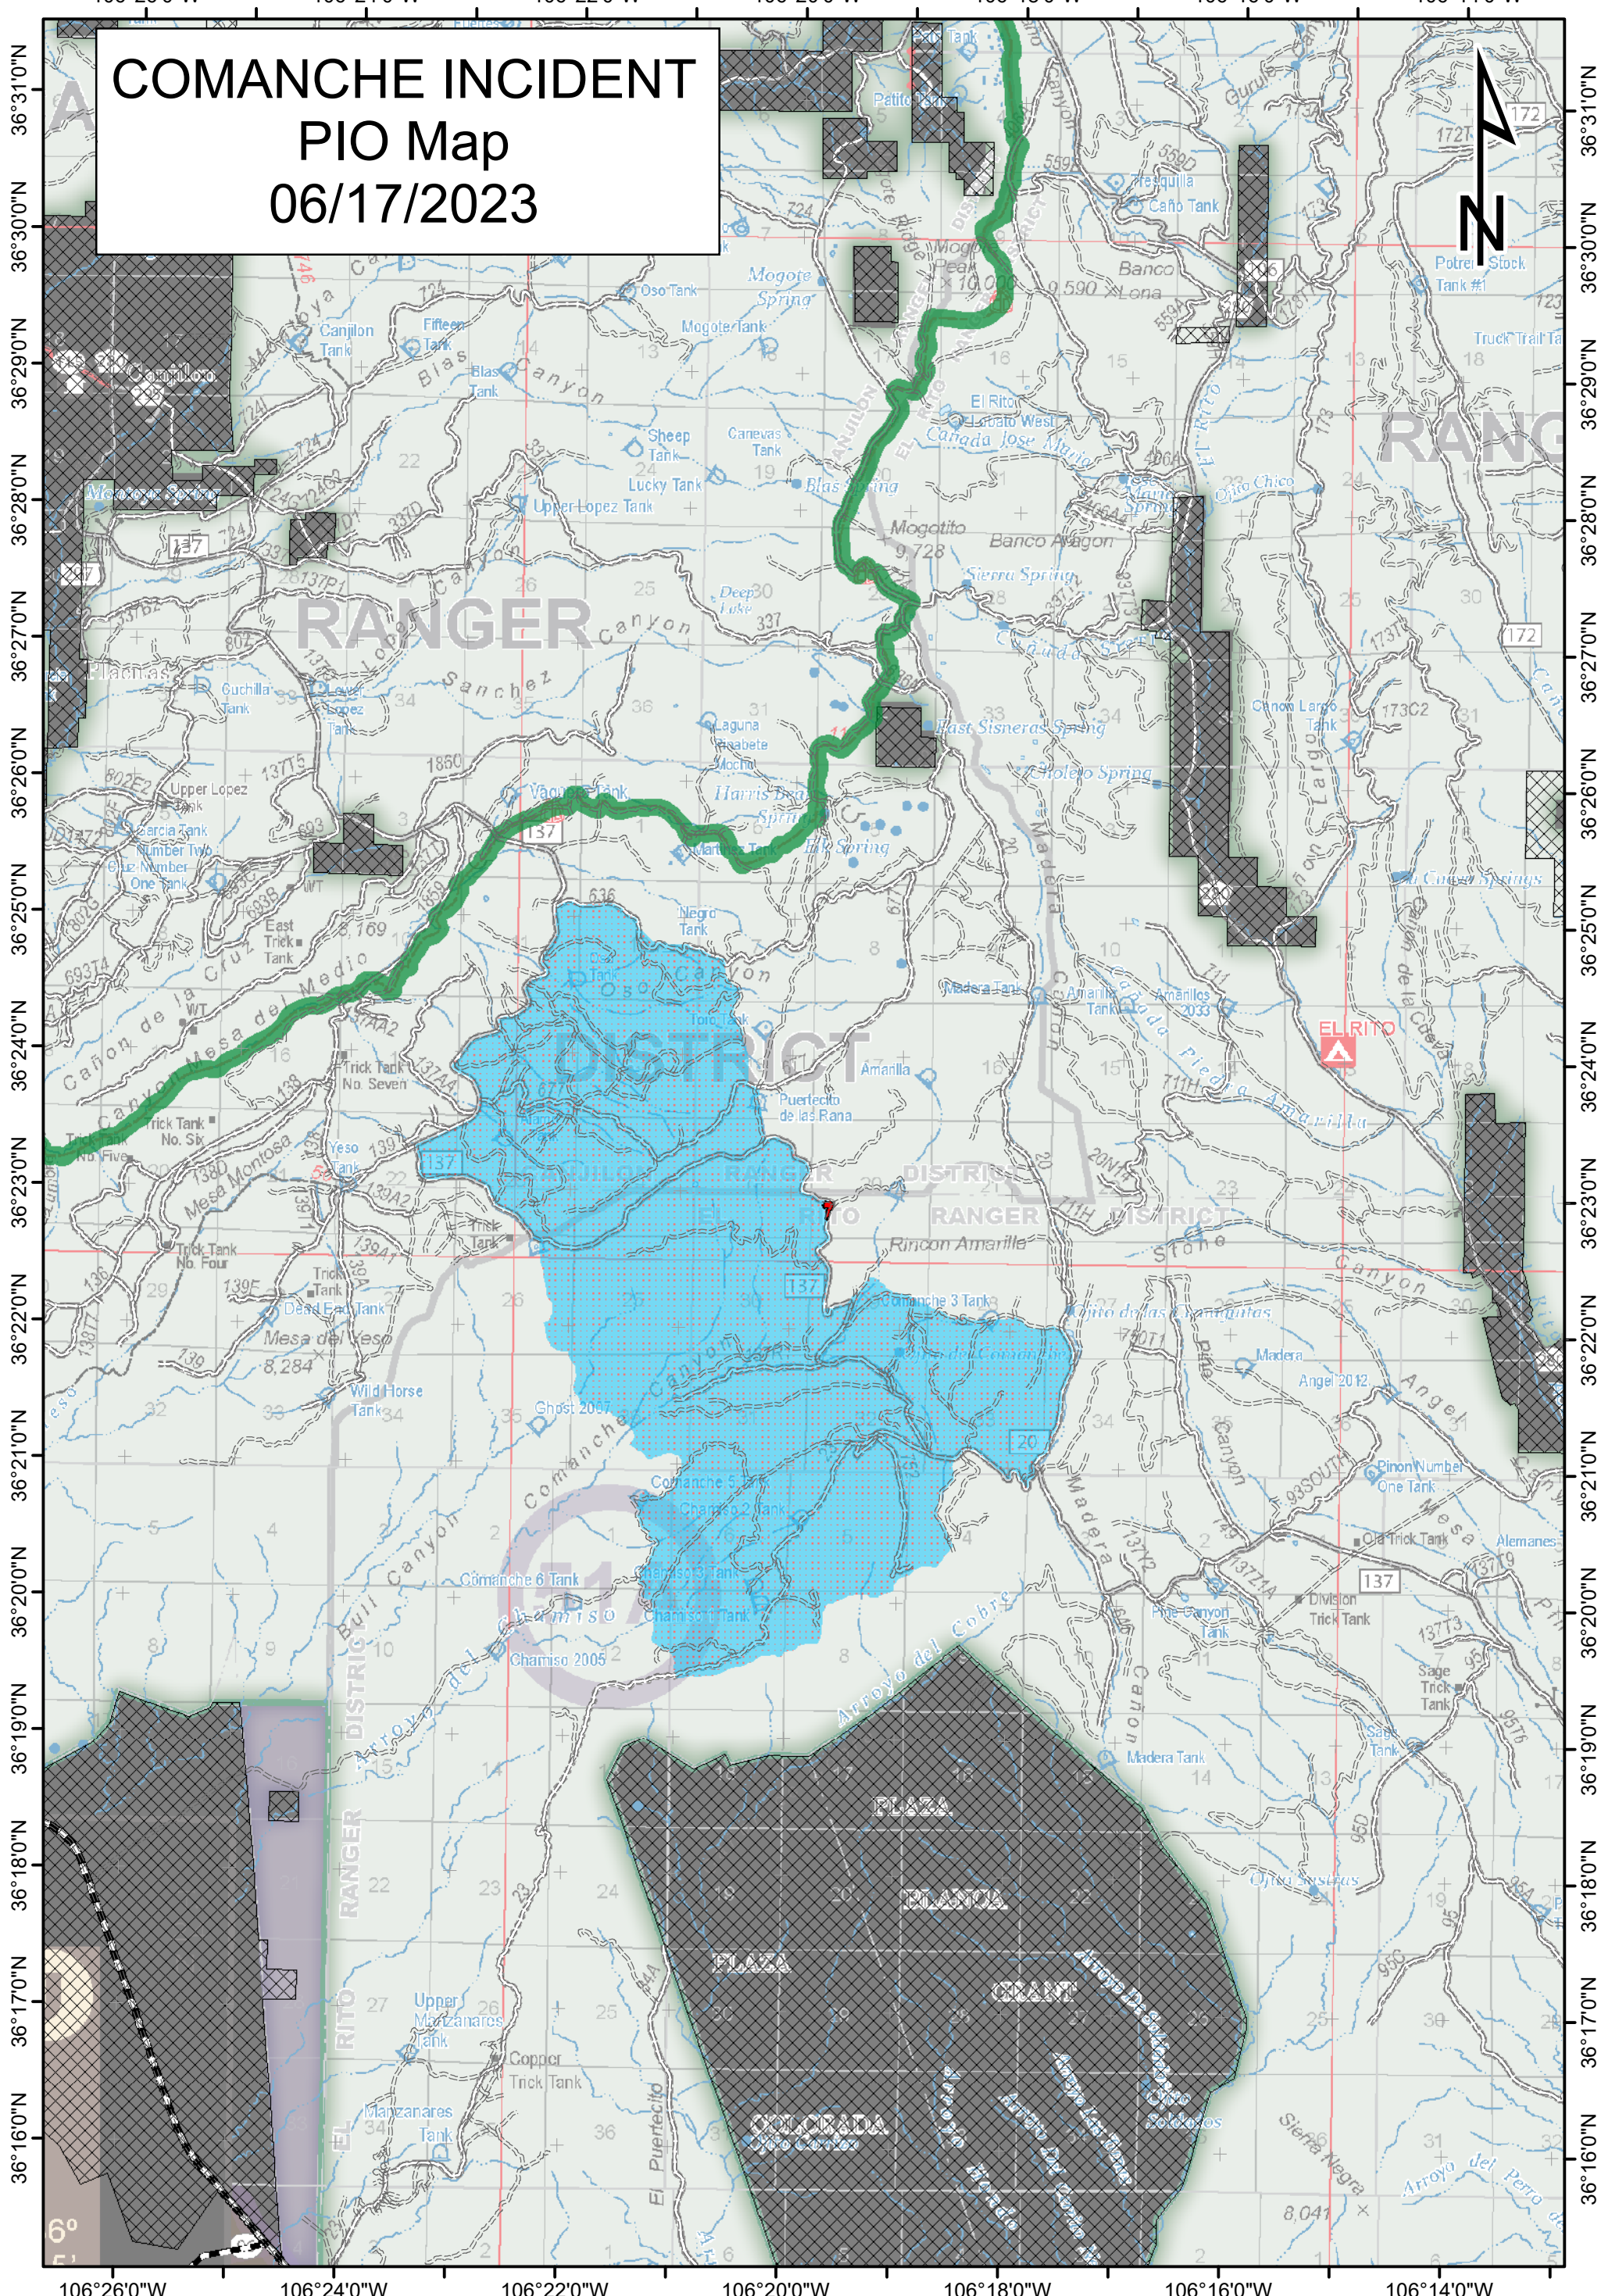

COMANCHE INCIDENT

PIO Map

06/17/2023

Legend

Forest Road	CDT Trail	Comanche Focus Area	County Road
Fire Perimeter	State Hwy	US Hwy	

1:80,000