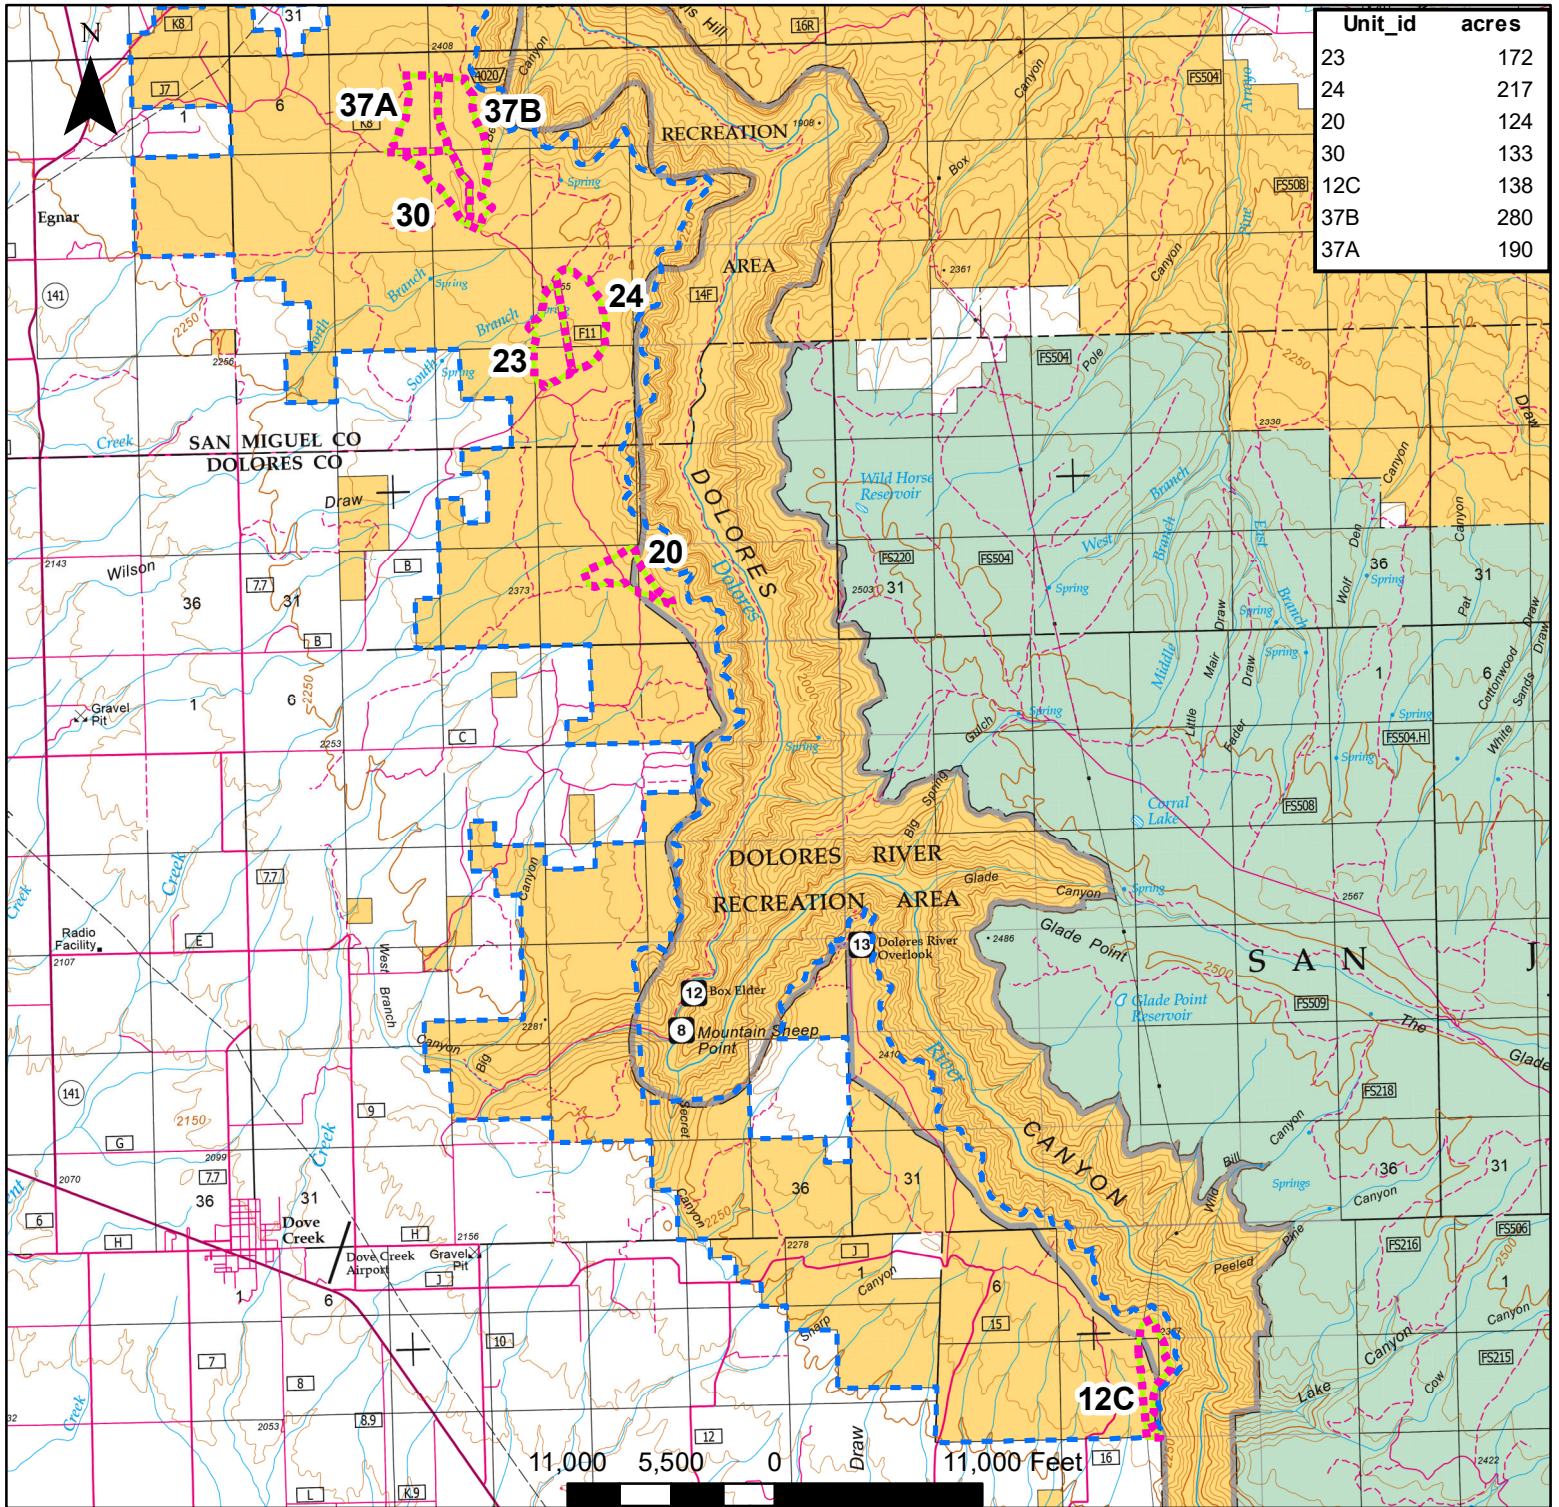

West Dolores Rim: RX 2023

No warranty is made by the Bureau of Land Management as to the accuracy, reliability, or completeness of these data for individual use or aggregate use with other data, or for the purposes not intended by the BLM. Spatial information may not meet National Map Accuracy Standards. This information may be updated without notification.

Legend

- West Rim Burn Unit Boundaries 2023
- West Rim Project Area