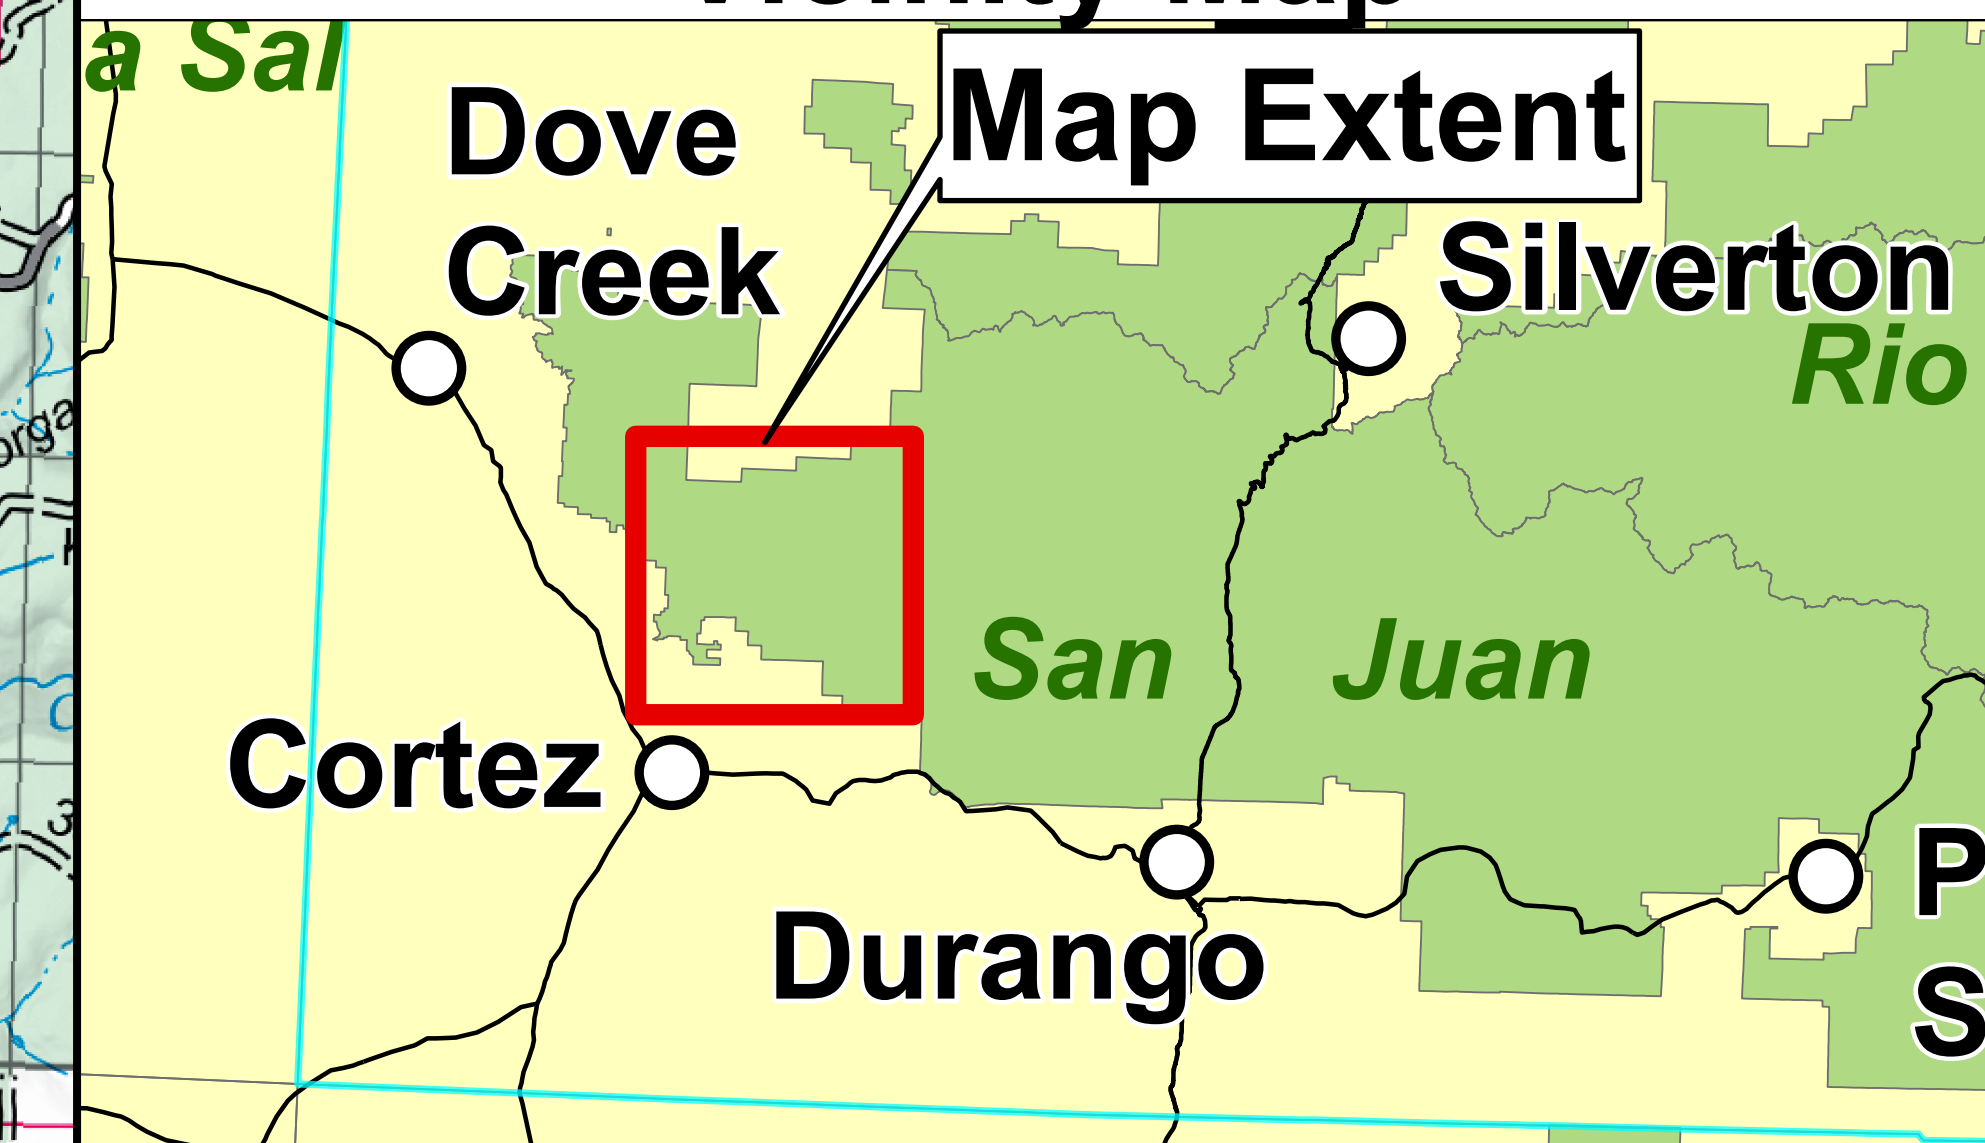

Planned Prescribed Fires 2023

Dolores Ranger District
San Juan National Forest

Legend

Prescribed Fire Locations

- Salter
- Boggy Draw
- Haycamp

Vicinity Map

Created: 4/27/2023
Created By: NMW

Disclaimer: GIS data and product accuracy may vary. The Forest Service reserves the right to correct, update, modify, or replace GIS products without notification.