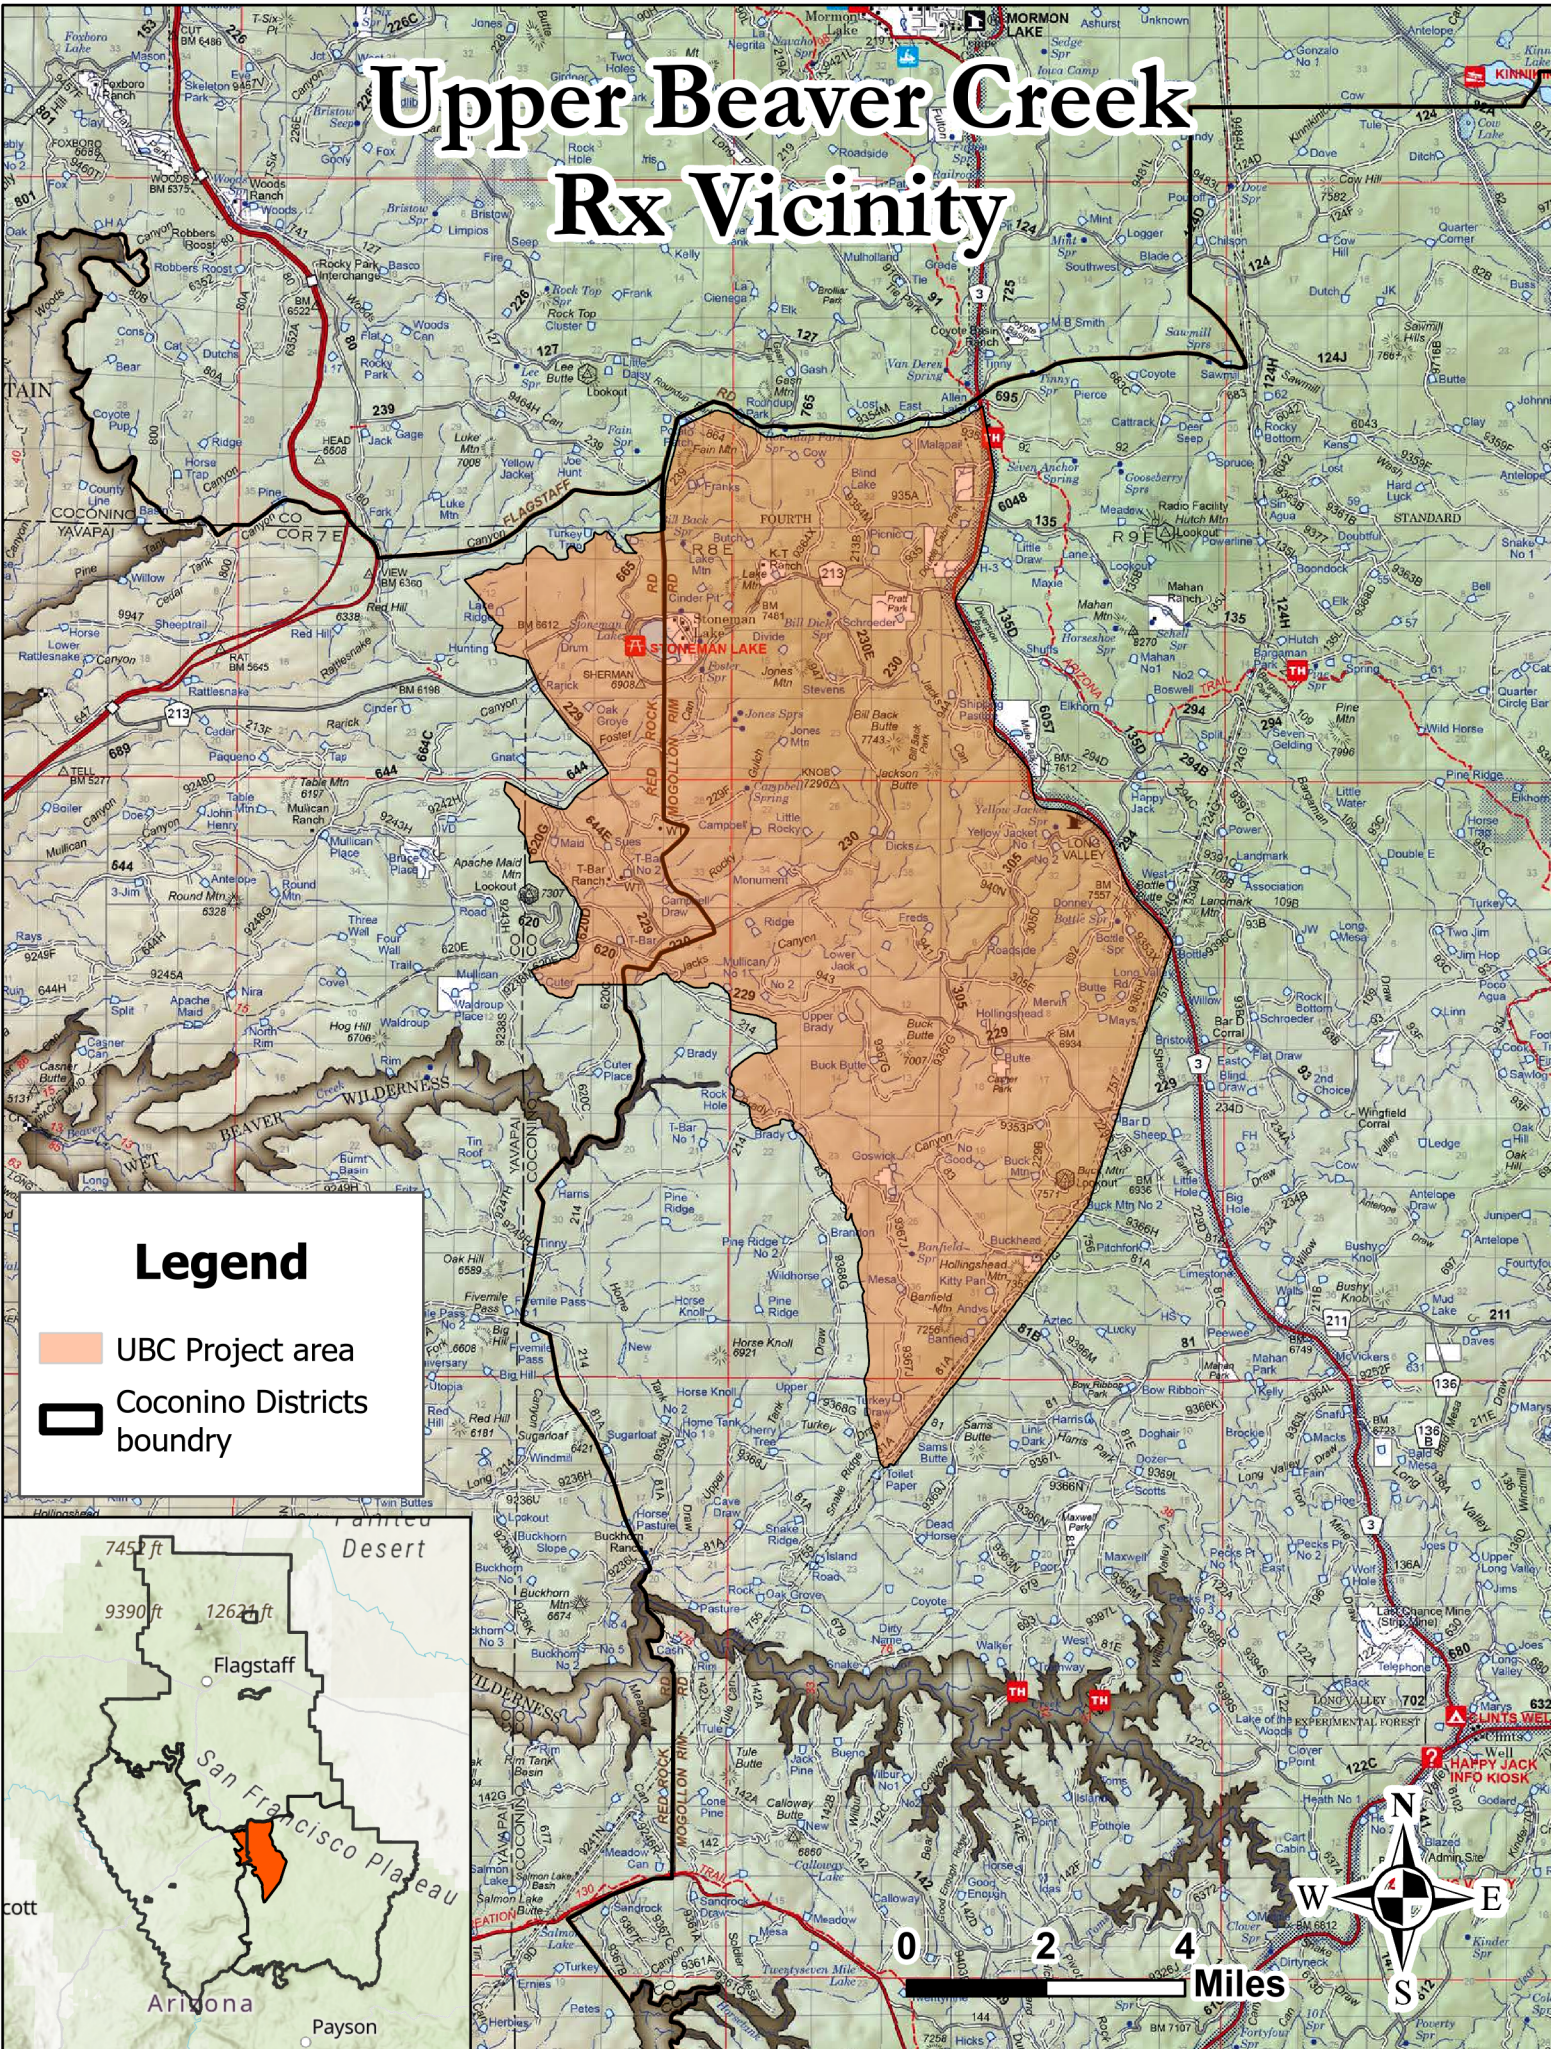

Upper Beaver Creek Rx Vicinity

Legend

-  UBC Project area
-  Coconino Districts boundary