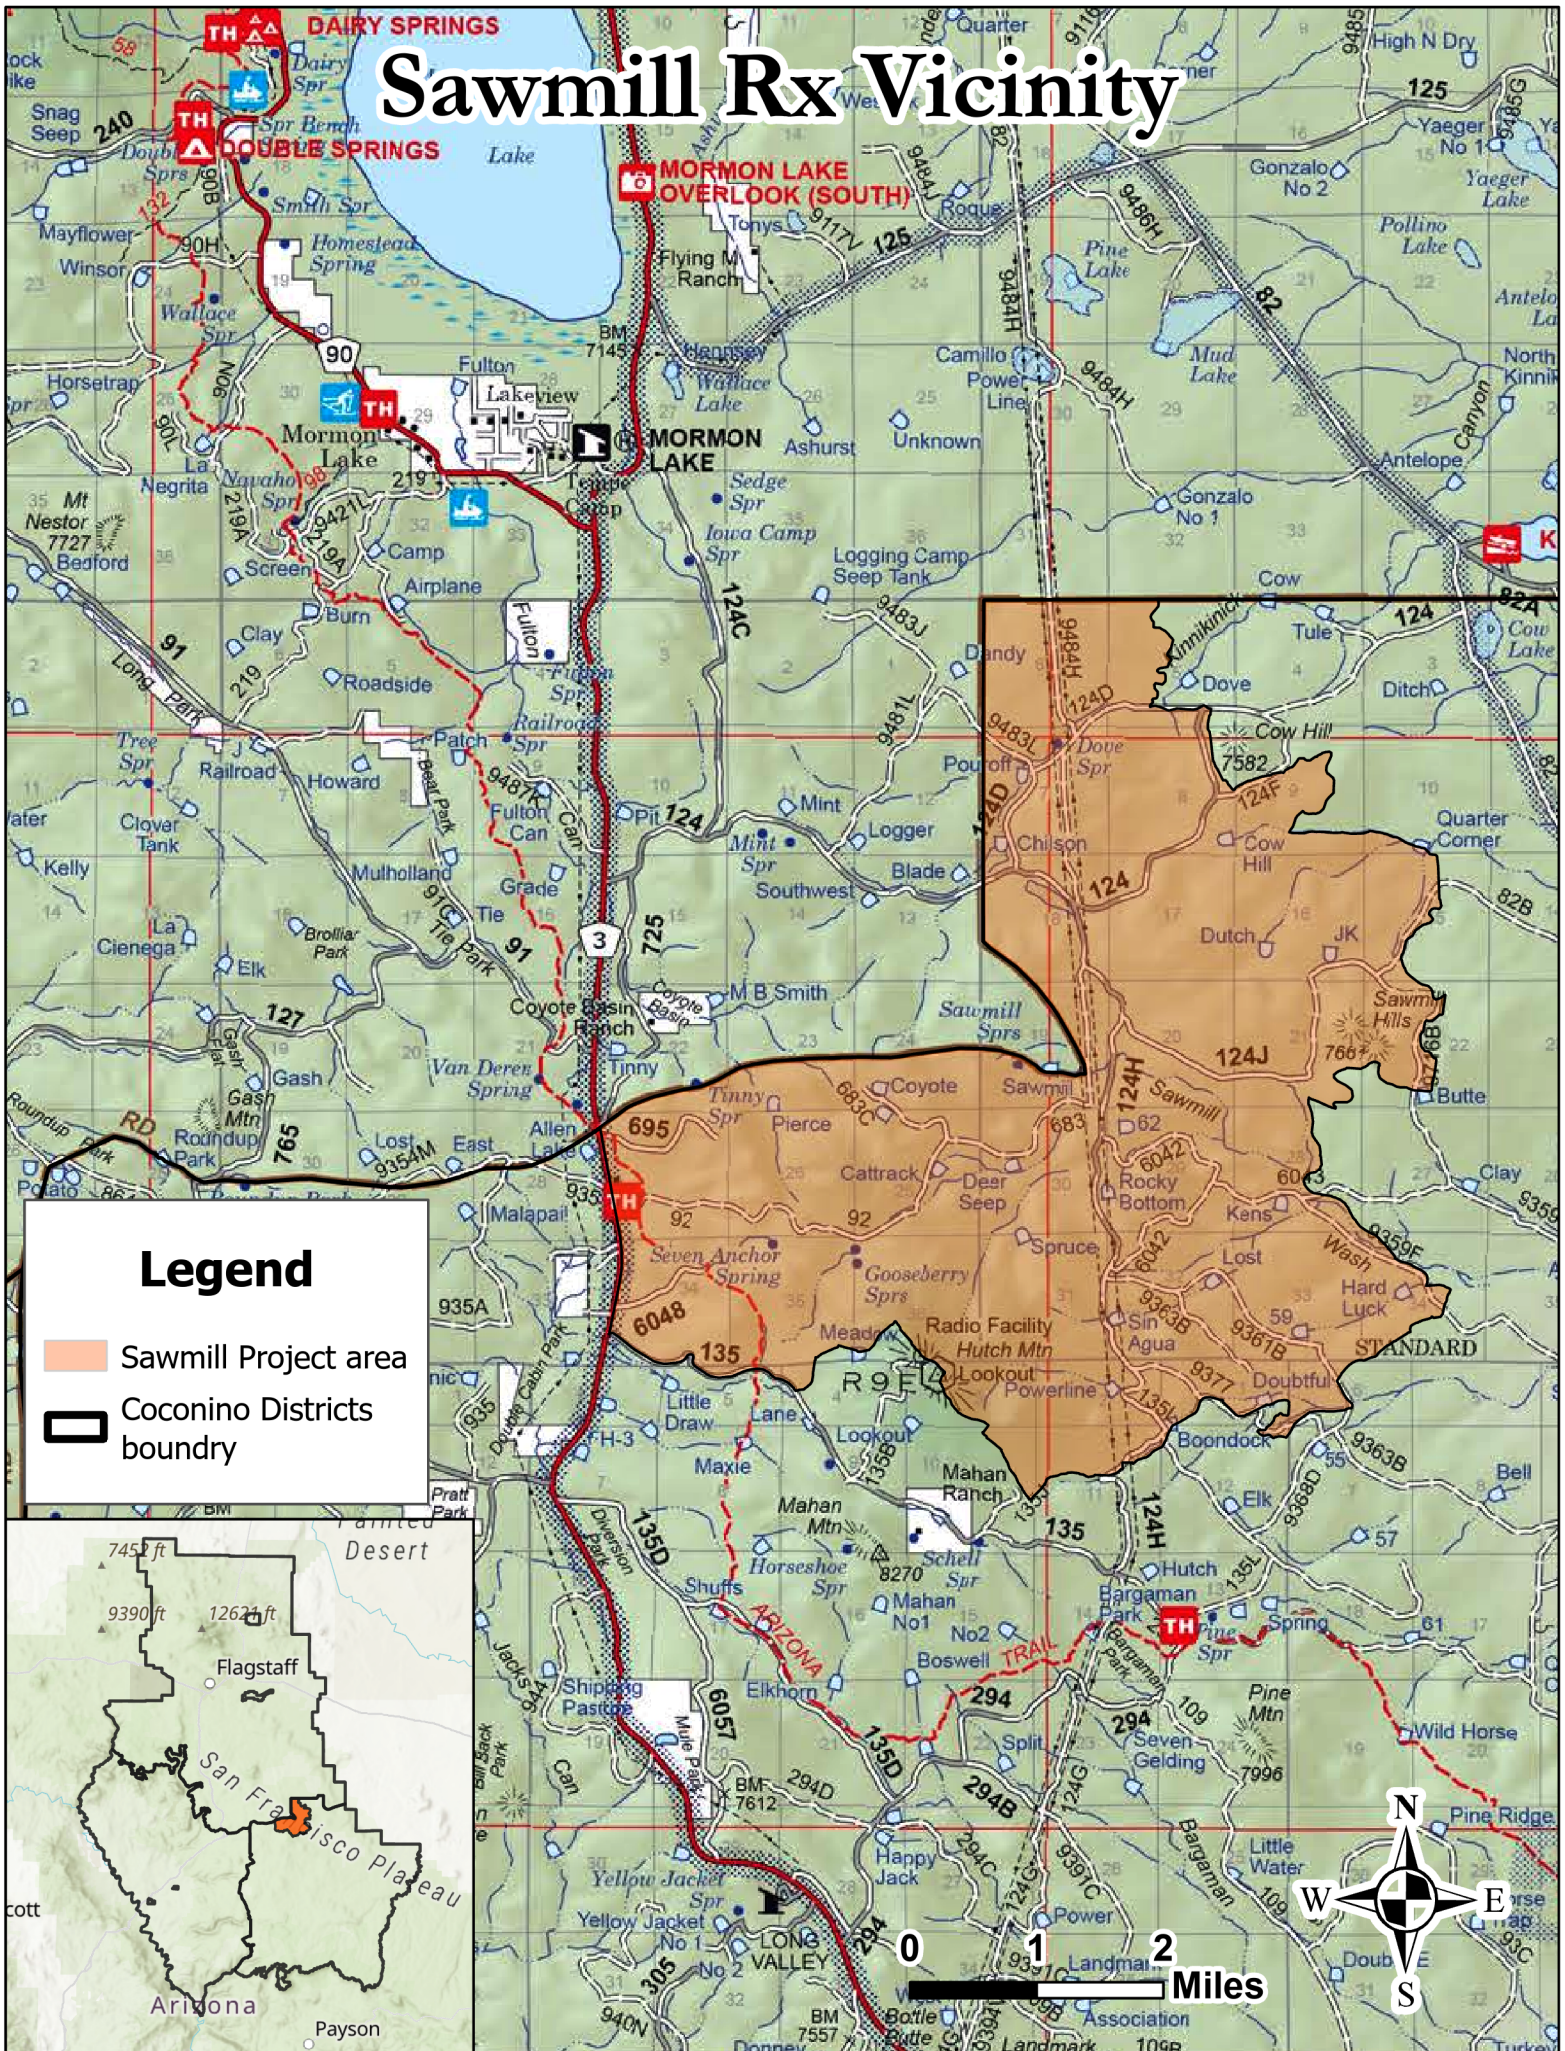

# Sawmill Rx Vicinity

## Legend

-  Sawmill Project area
-  Coconino Districts boundary

0 1 2 Miles