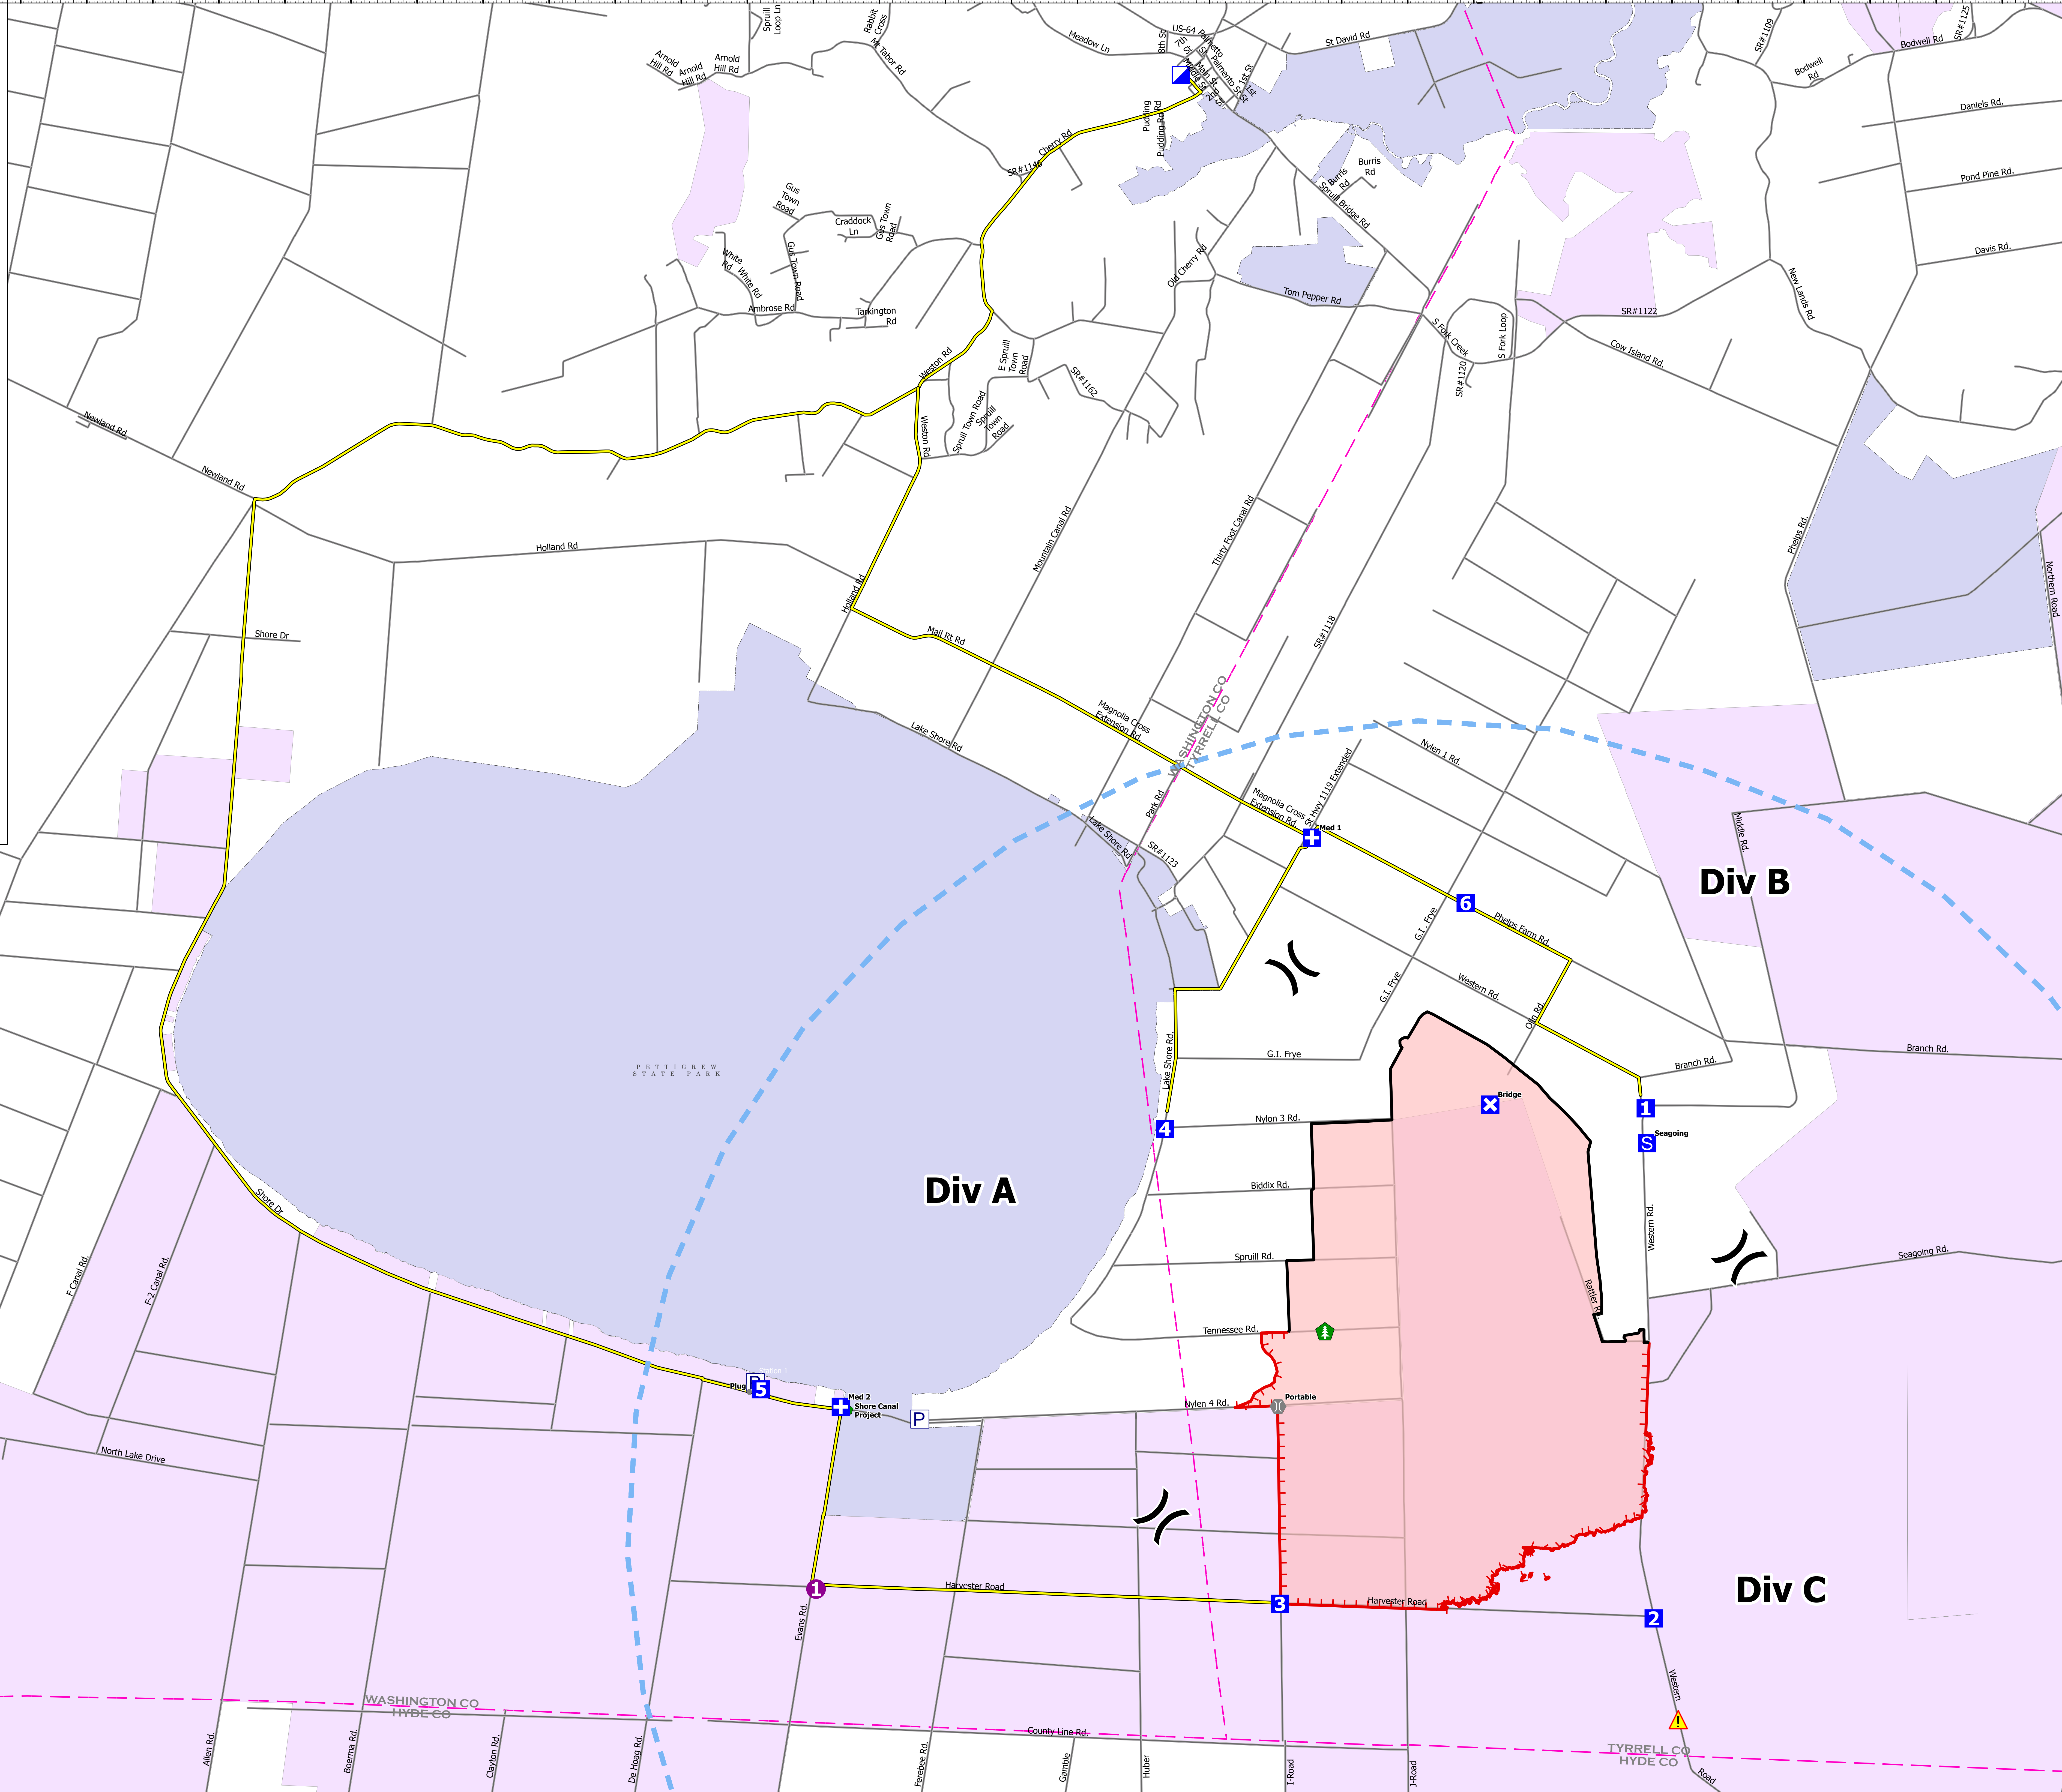

# Transportation

Last Resort  
NC-NCS-230013  
3/31/2023

5,293 acres at 3/29/2023 @ 1320

- Wildfire Daily Fire Perimeter
- Contained
- Uncontained
- Access Routes
- Helispot
- Division Break
- Medical
- Incident Command Post
- Drop Point
- Closure
- Staging Area
- Other
- Gate
- Bridge
- Resource Location
- Hazard Tree
- Hazard
- Pump
- Temporary Flight Restriction
- County Boundary
- State Public Lands
- Other State Lands
- U.S. Fish Wildlife Service Lands

M. Haunsperger  
3/30/2023 1842  
Acres from GPS  
North American 1983 Datum, Lat/Long Grid

Div A

Div B

Div C

PETTIGREW STATE PARK

WASHINGTON CO HYDE CO

TYRRELL CO HYDE CO