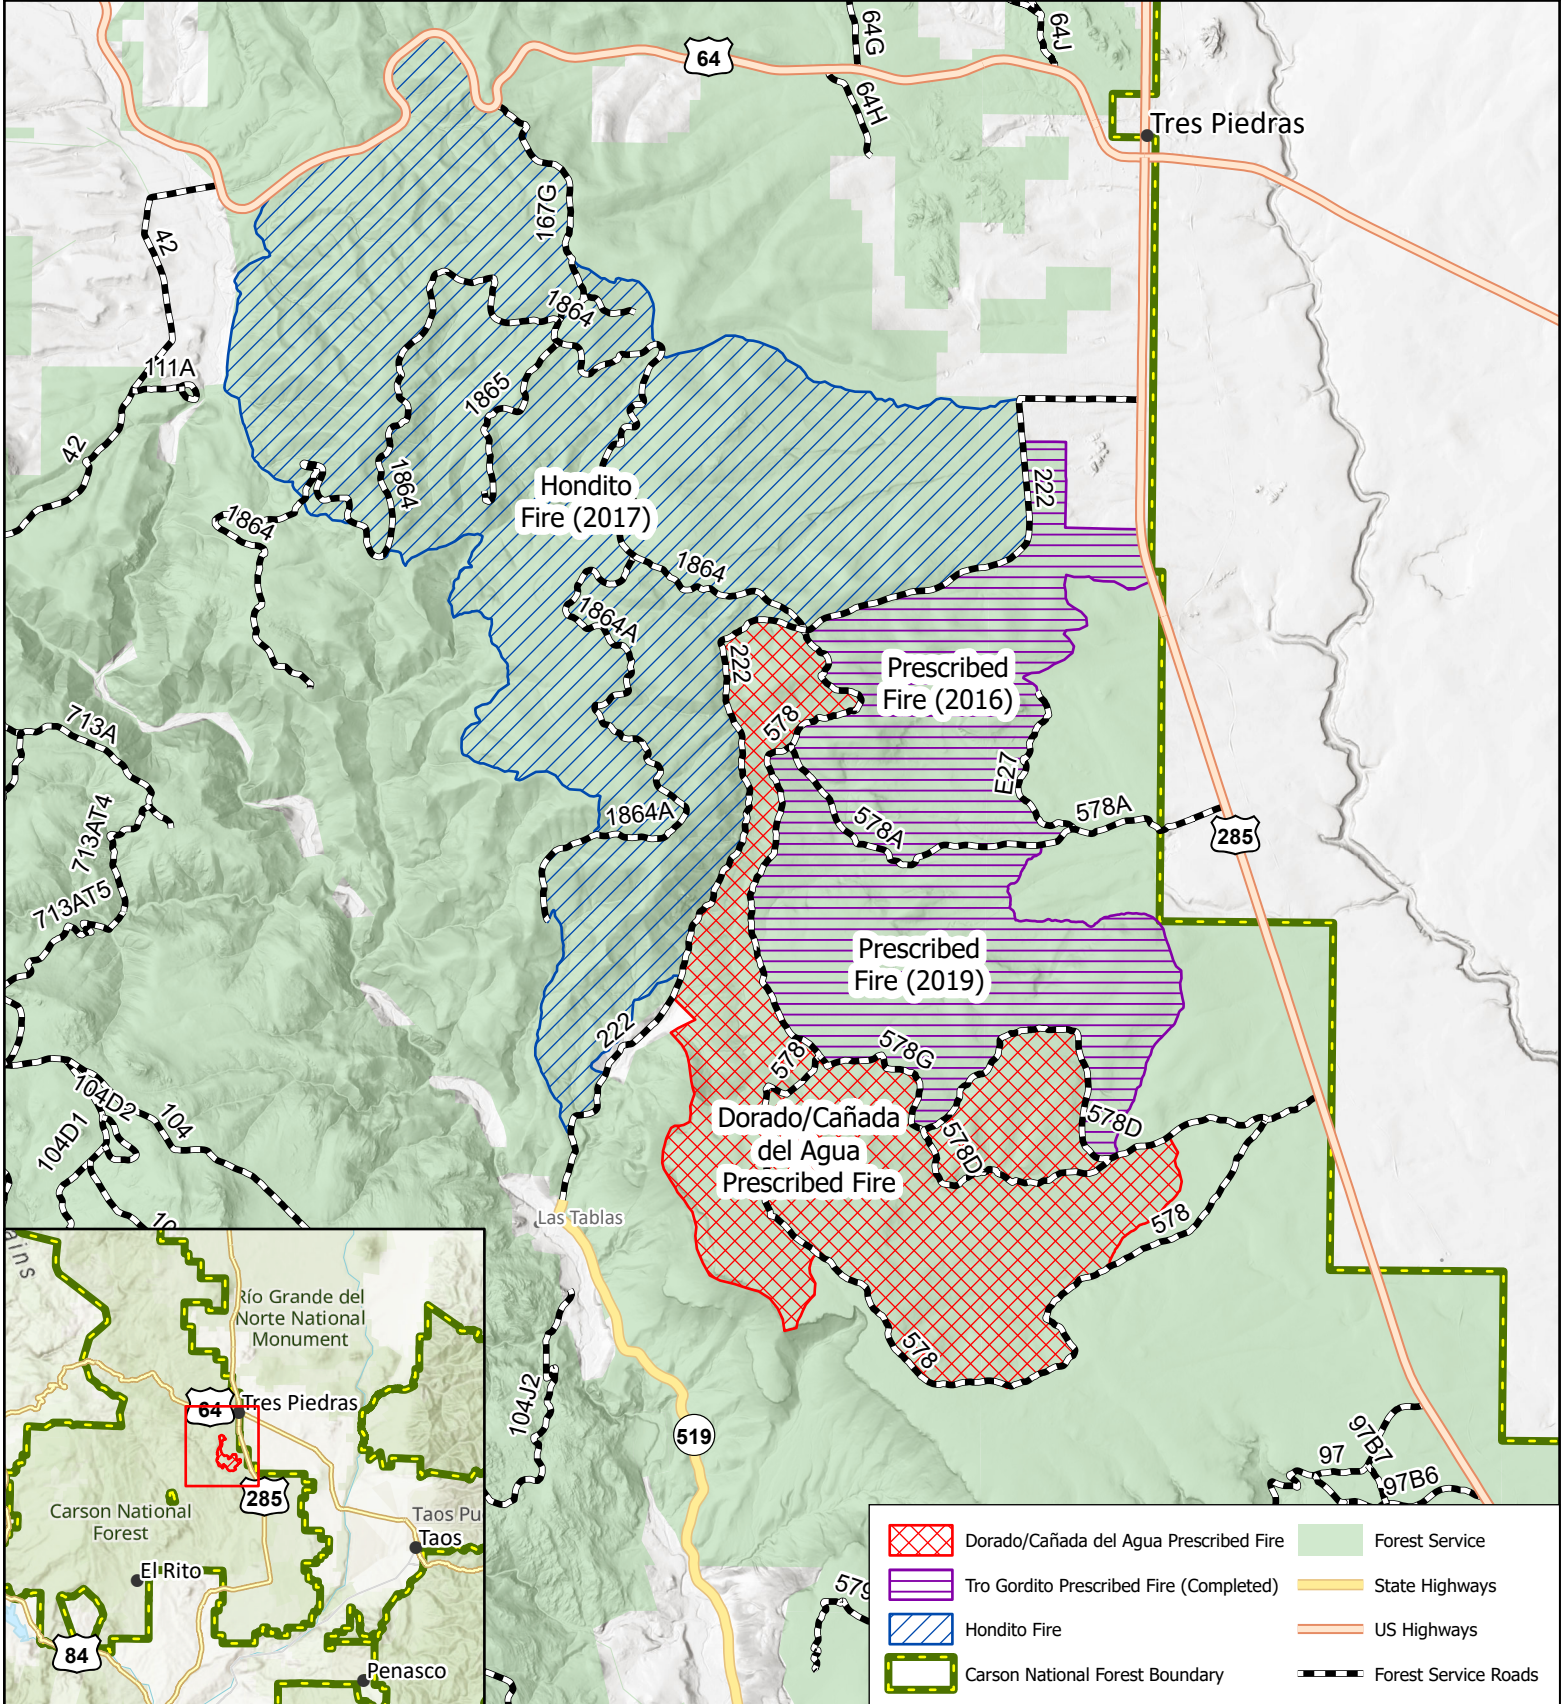

Dorado/Cañada del Agua Prescribed Fire | Spring 2023 Southwestern Region | Carson National Forest

	Dorado/Cañada del Agua Prescribed Fire		Forest Service
	Tro Gordito Prescribed Fire (Completed)		State Highways
	Hondito Fire		US Highways
	Carson National Forest Boundary		Forest Service Roads