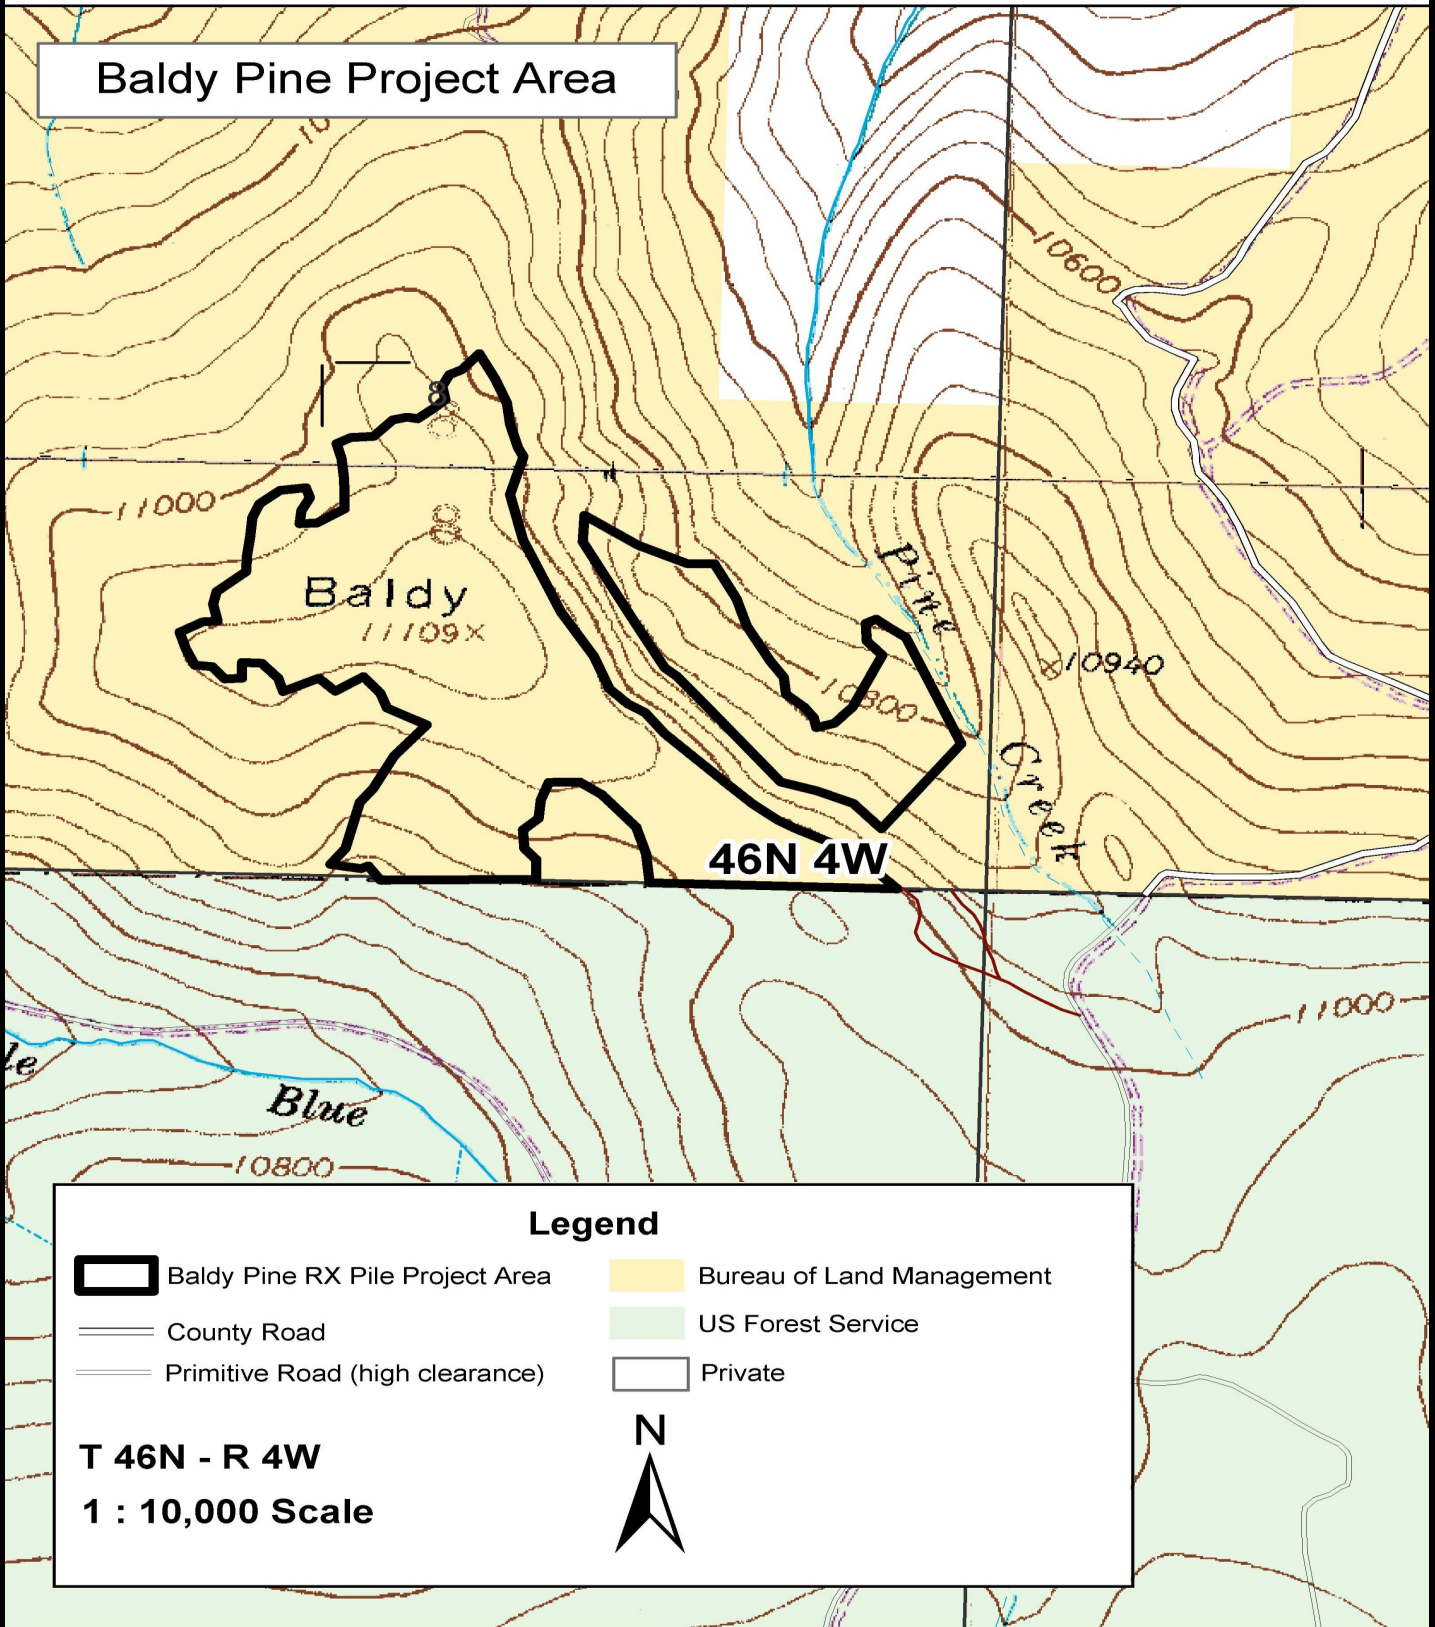

# Baldy Pine Prescribed Pile Burn Project 2023

## Baldy Pine Project Area

### Legend

- Baldy Pine RX Pile Project Area
- Bureau of Land Management
- County Road
- US Forest Service
- Primitive Road (high clearance)
- Private

T 46N - R 4W  
1 : 10,000 Scale