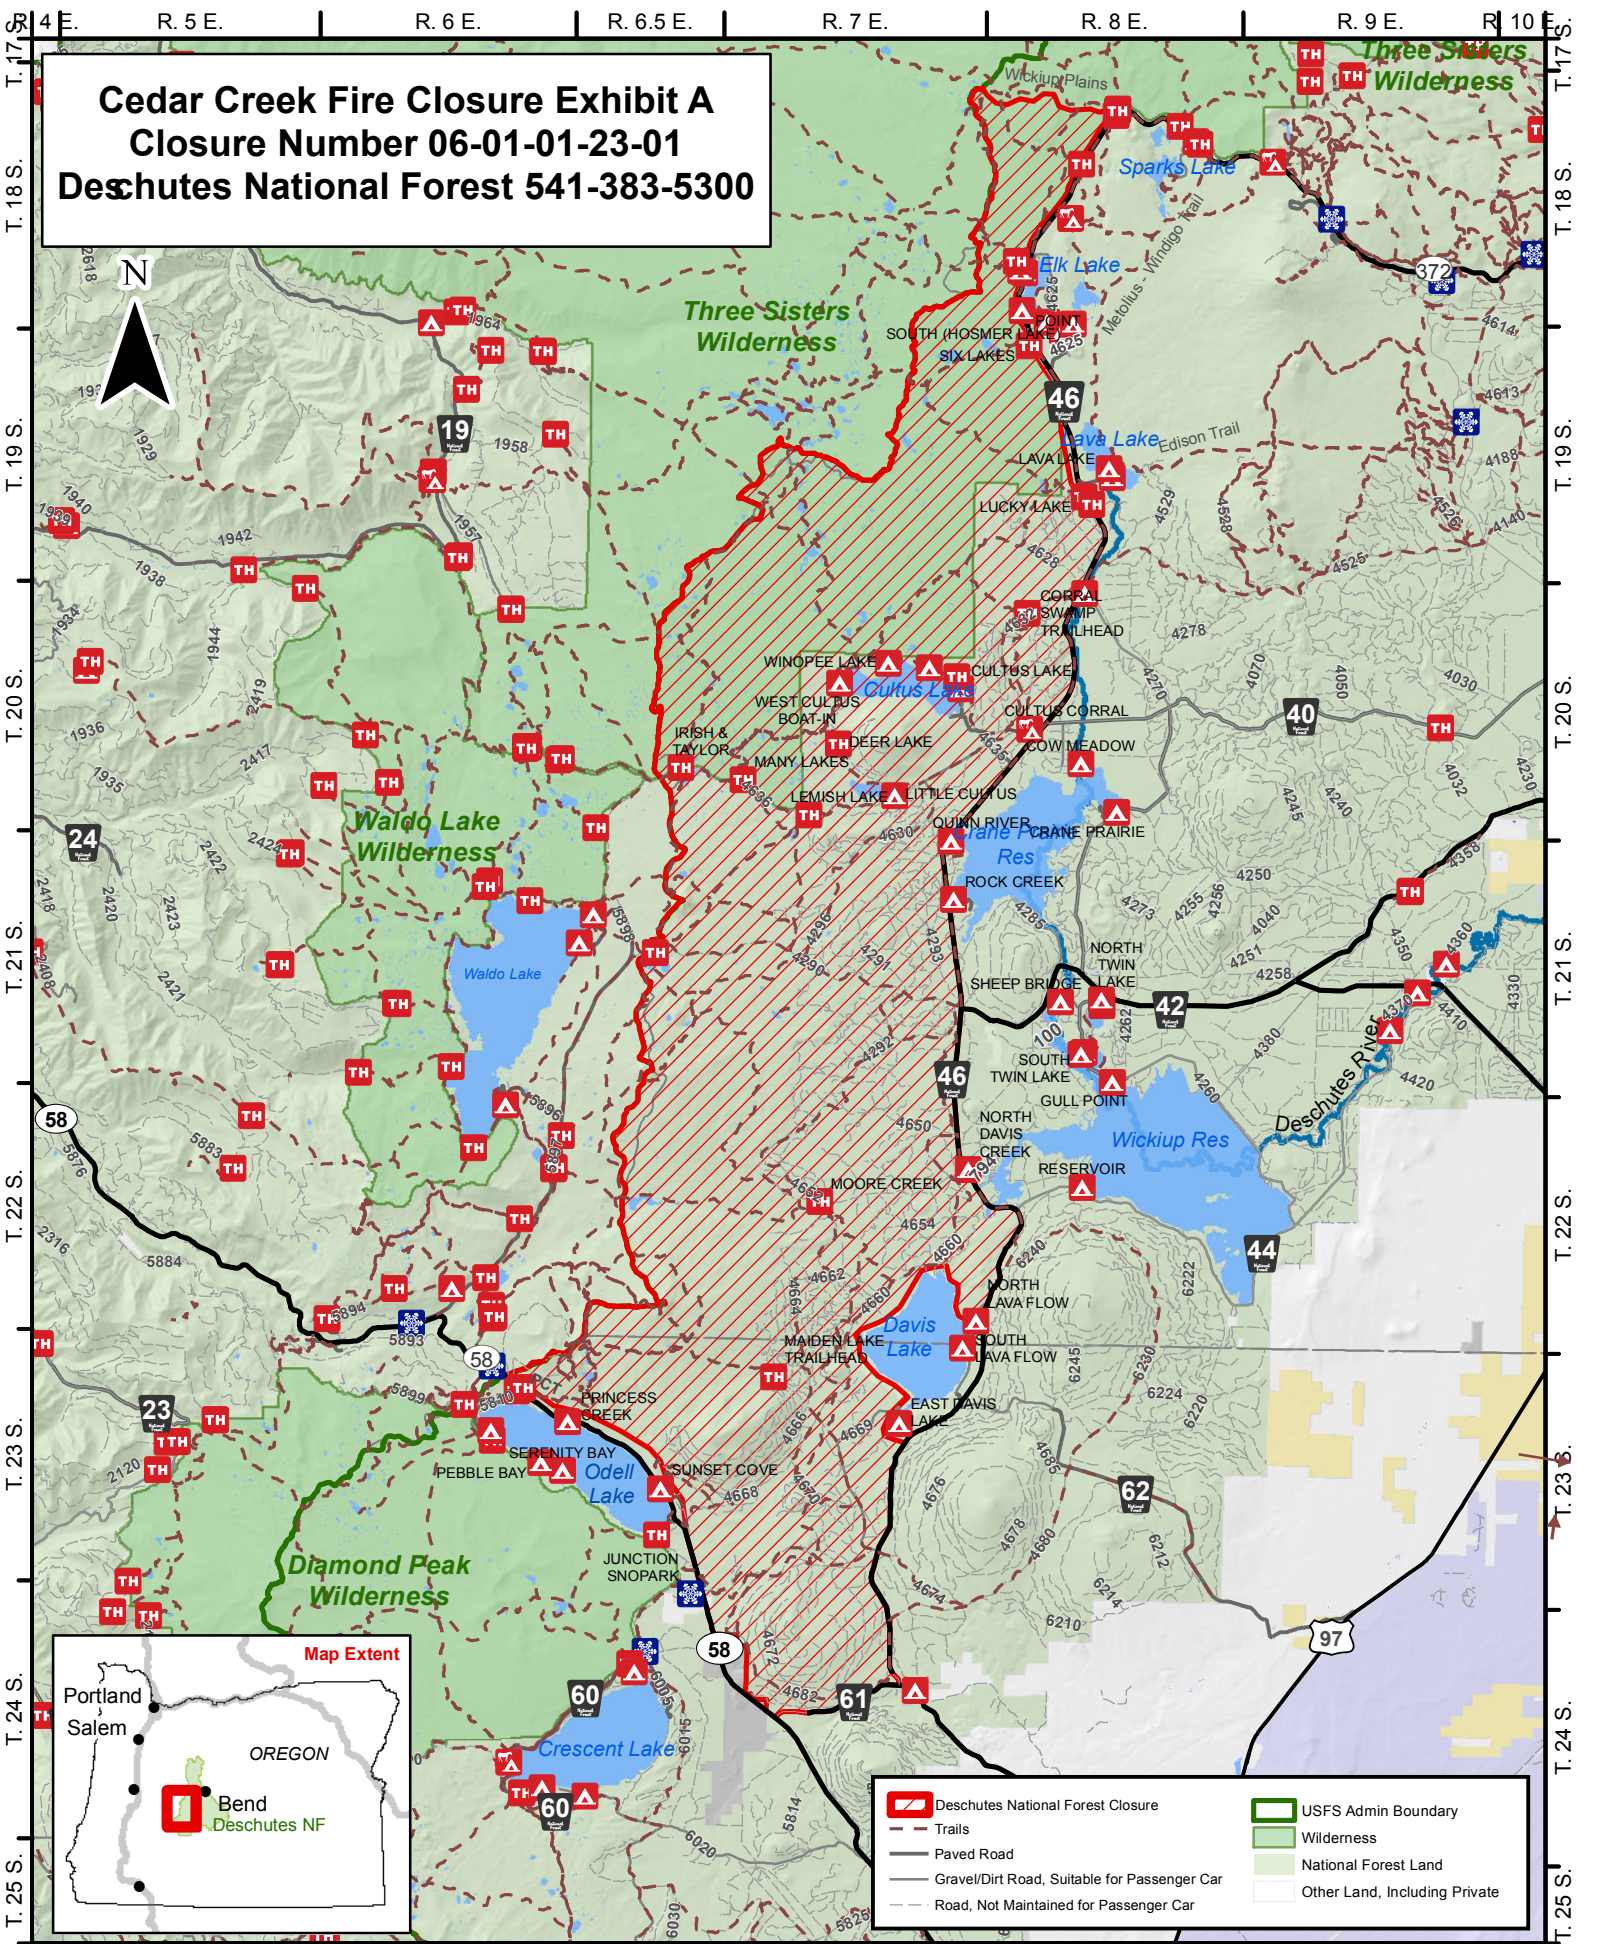

Cedar Creek Fire Closure Exhibit A
Closure Number 06-01-01-23-01
Deschutes National Forest 541-383-5300

	Deschutes National Forest Closure		USFS Admin Boundary
	Trails		Wilderness
	Paved Road		National Forest Land
	Gravel/Dirt Road, Suitable for Passenger Car		Other Land, Including Private
	Road, Not Maintained for Passenger Car		