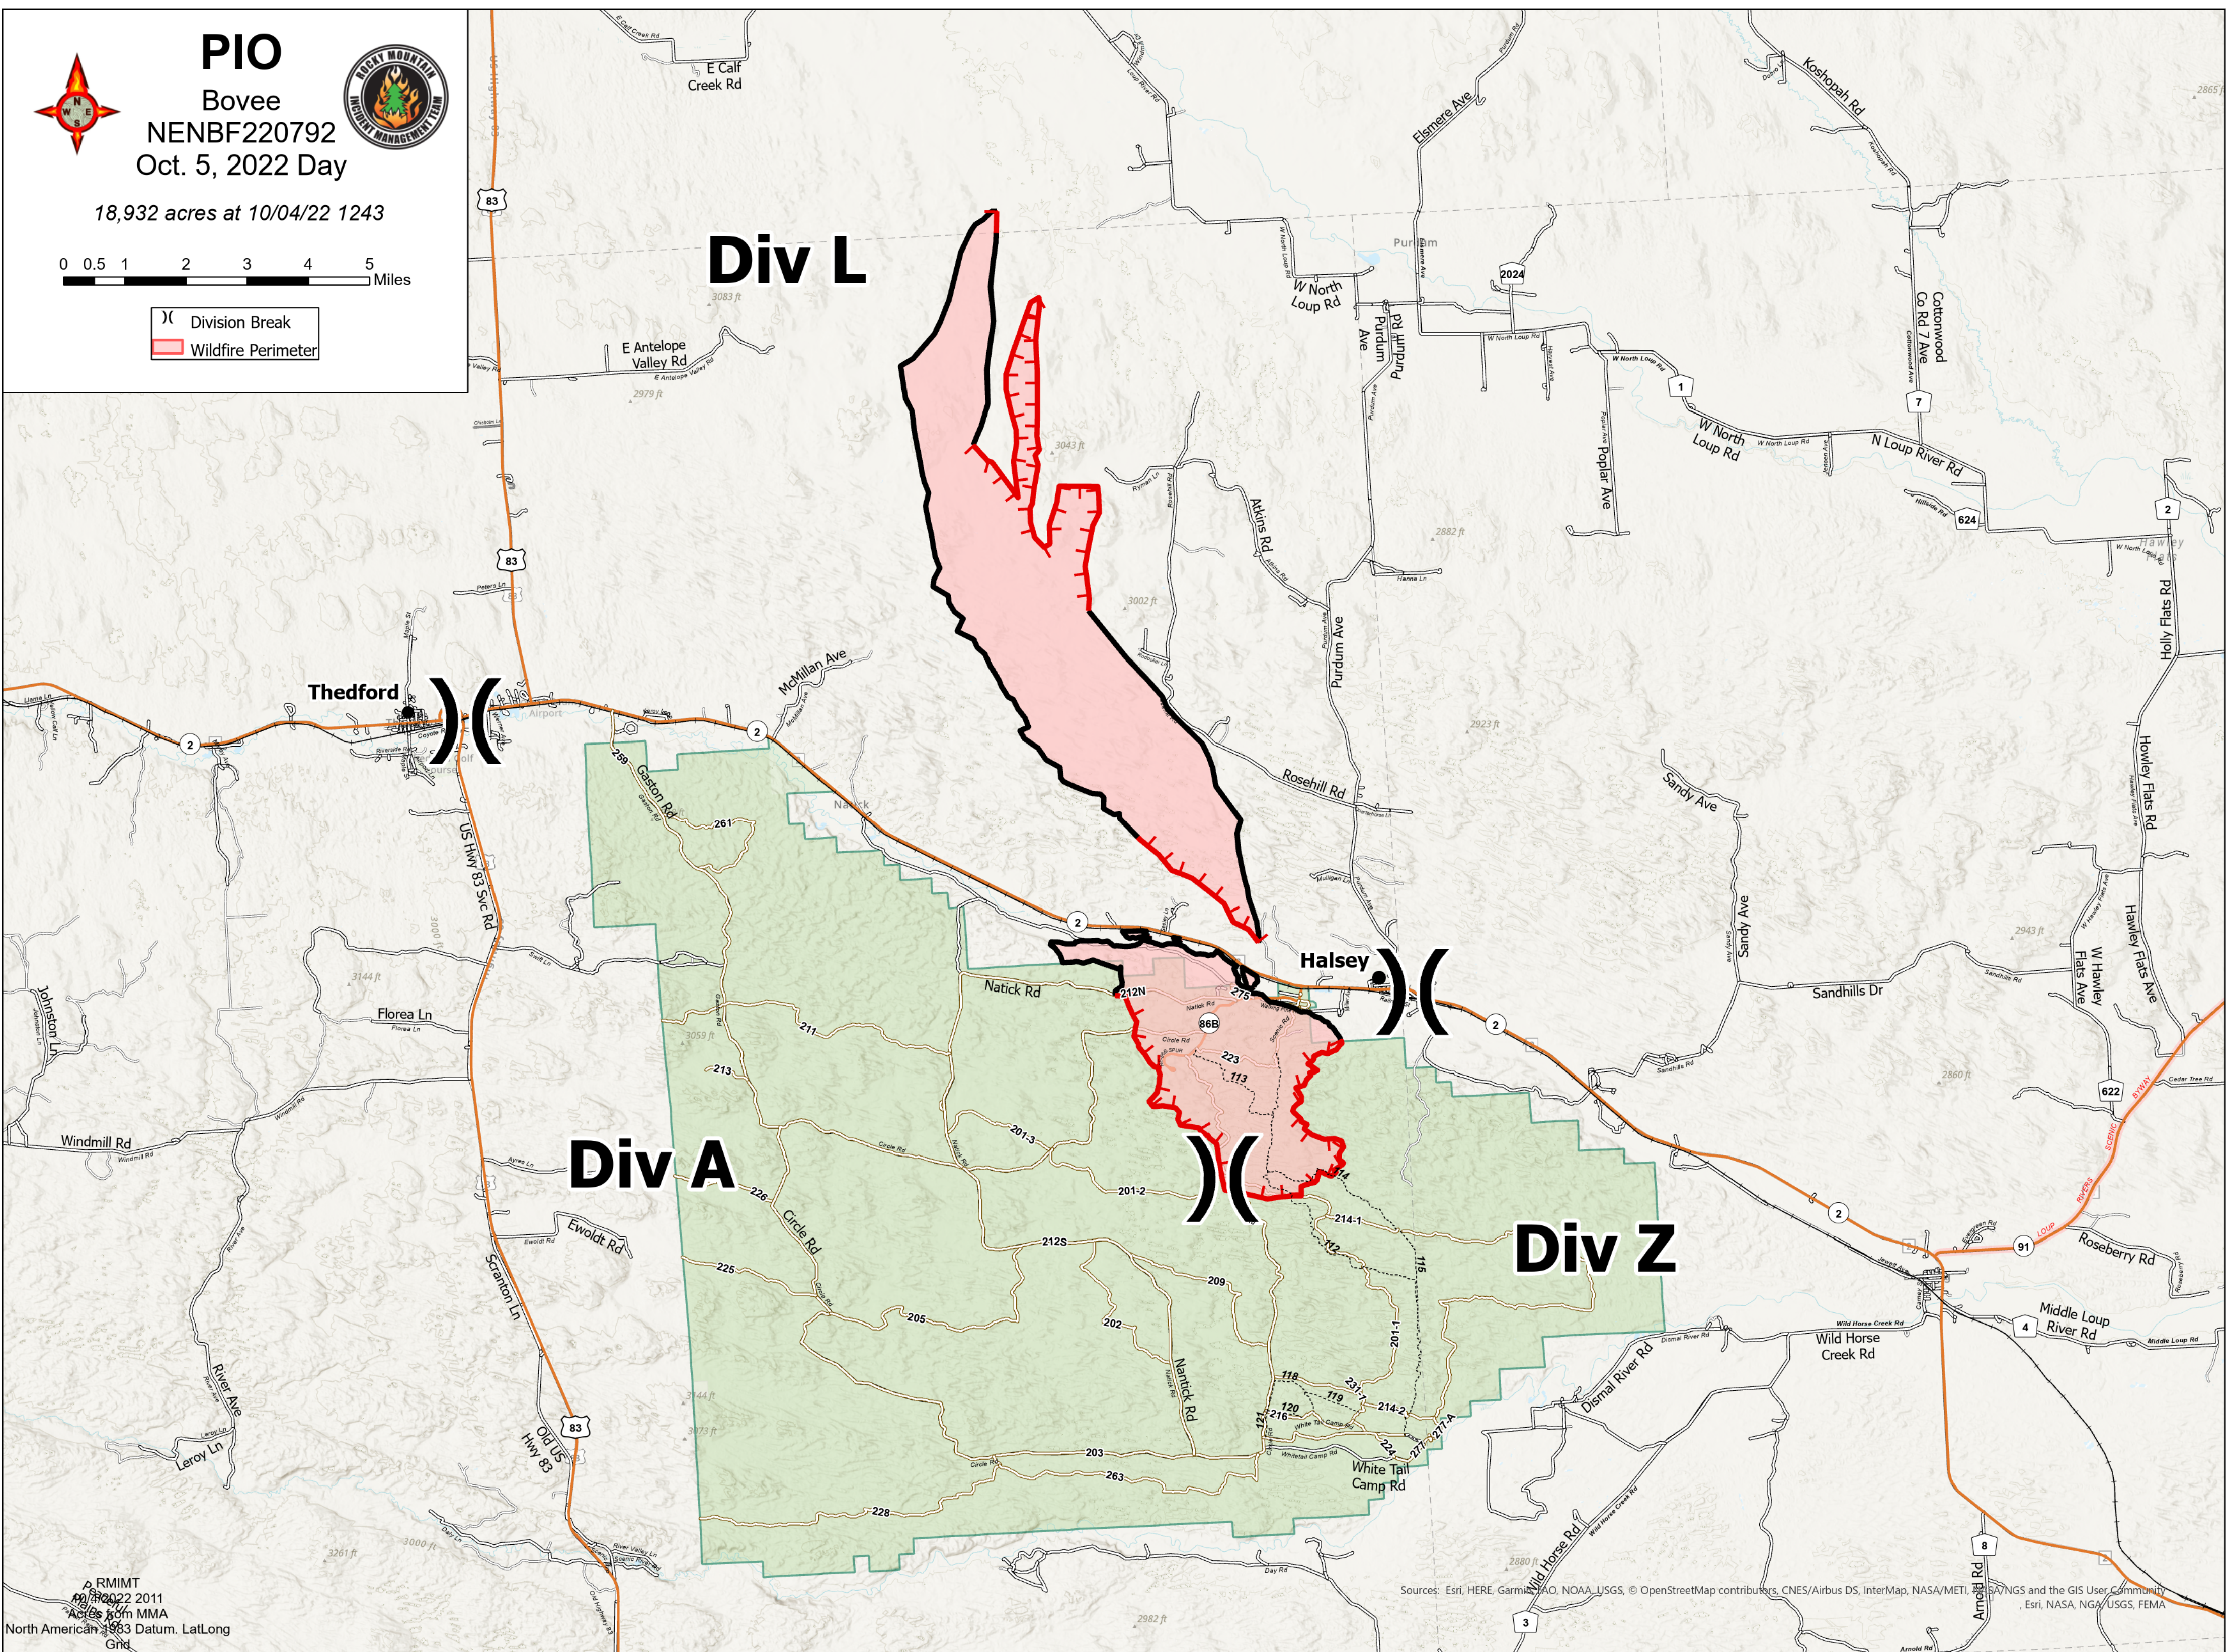

PIO

Bovee
NENBF220792
Oct. 5, 2022 Day

18,932 acres at 10/04/22 1243

- (X) Division Break
- Wildfire Perimeter

RMIMT
10/5/2022 1243
Acres from MMA
North American 1983 Datum. LatLong
Grid

Sources: Esri, HERE, Garmin, FAO, NOAA, USGS, © OpenStreetMap contributors, CNES/Airbus DS, InterMap, NASA/METI, SVA/NGS and the GIS User Community
Esri, NASA, NOAA, USGS, FEMA