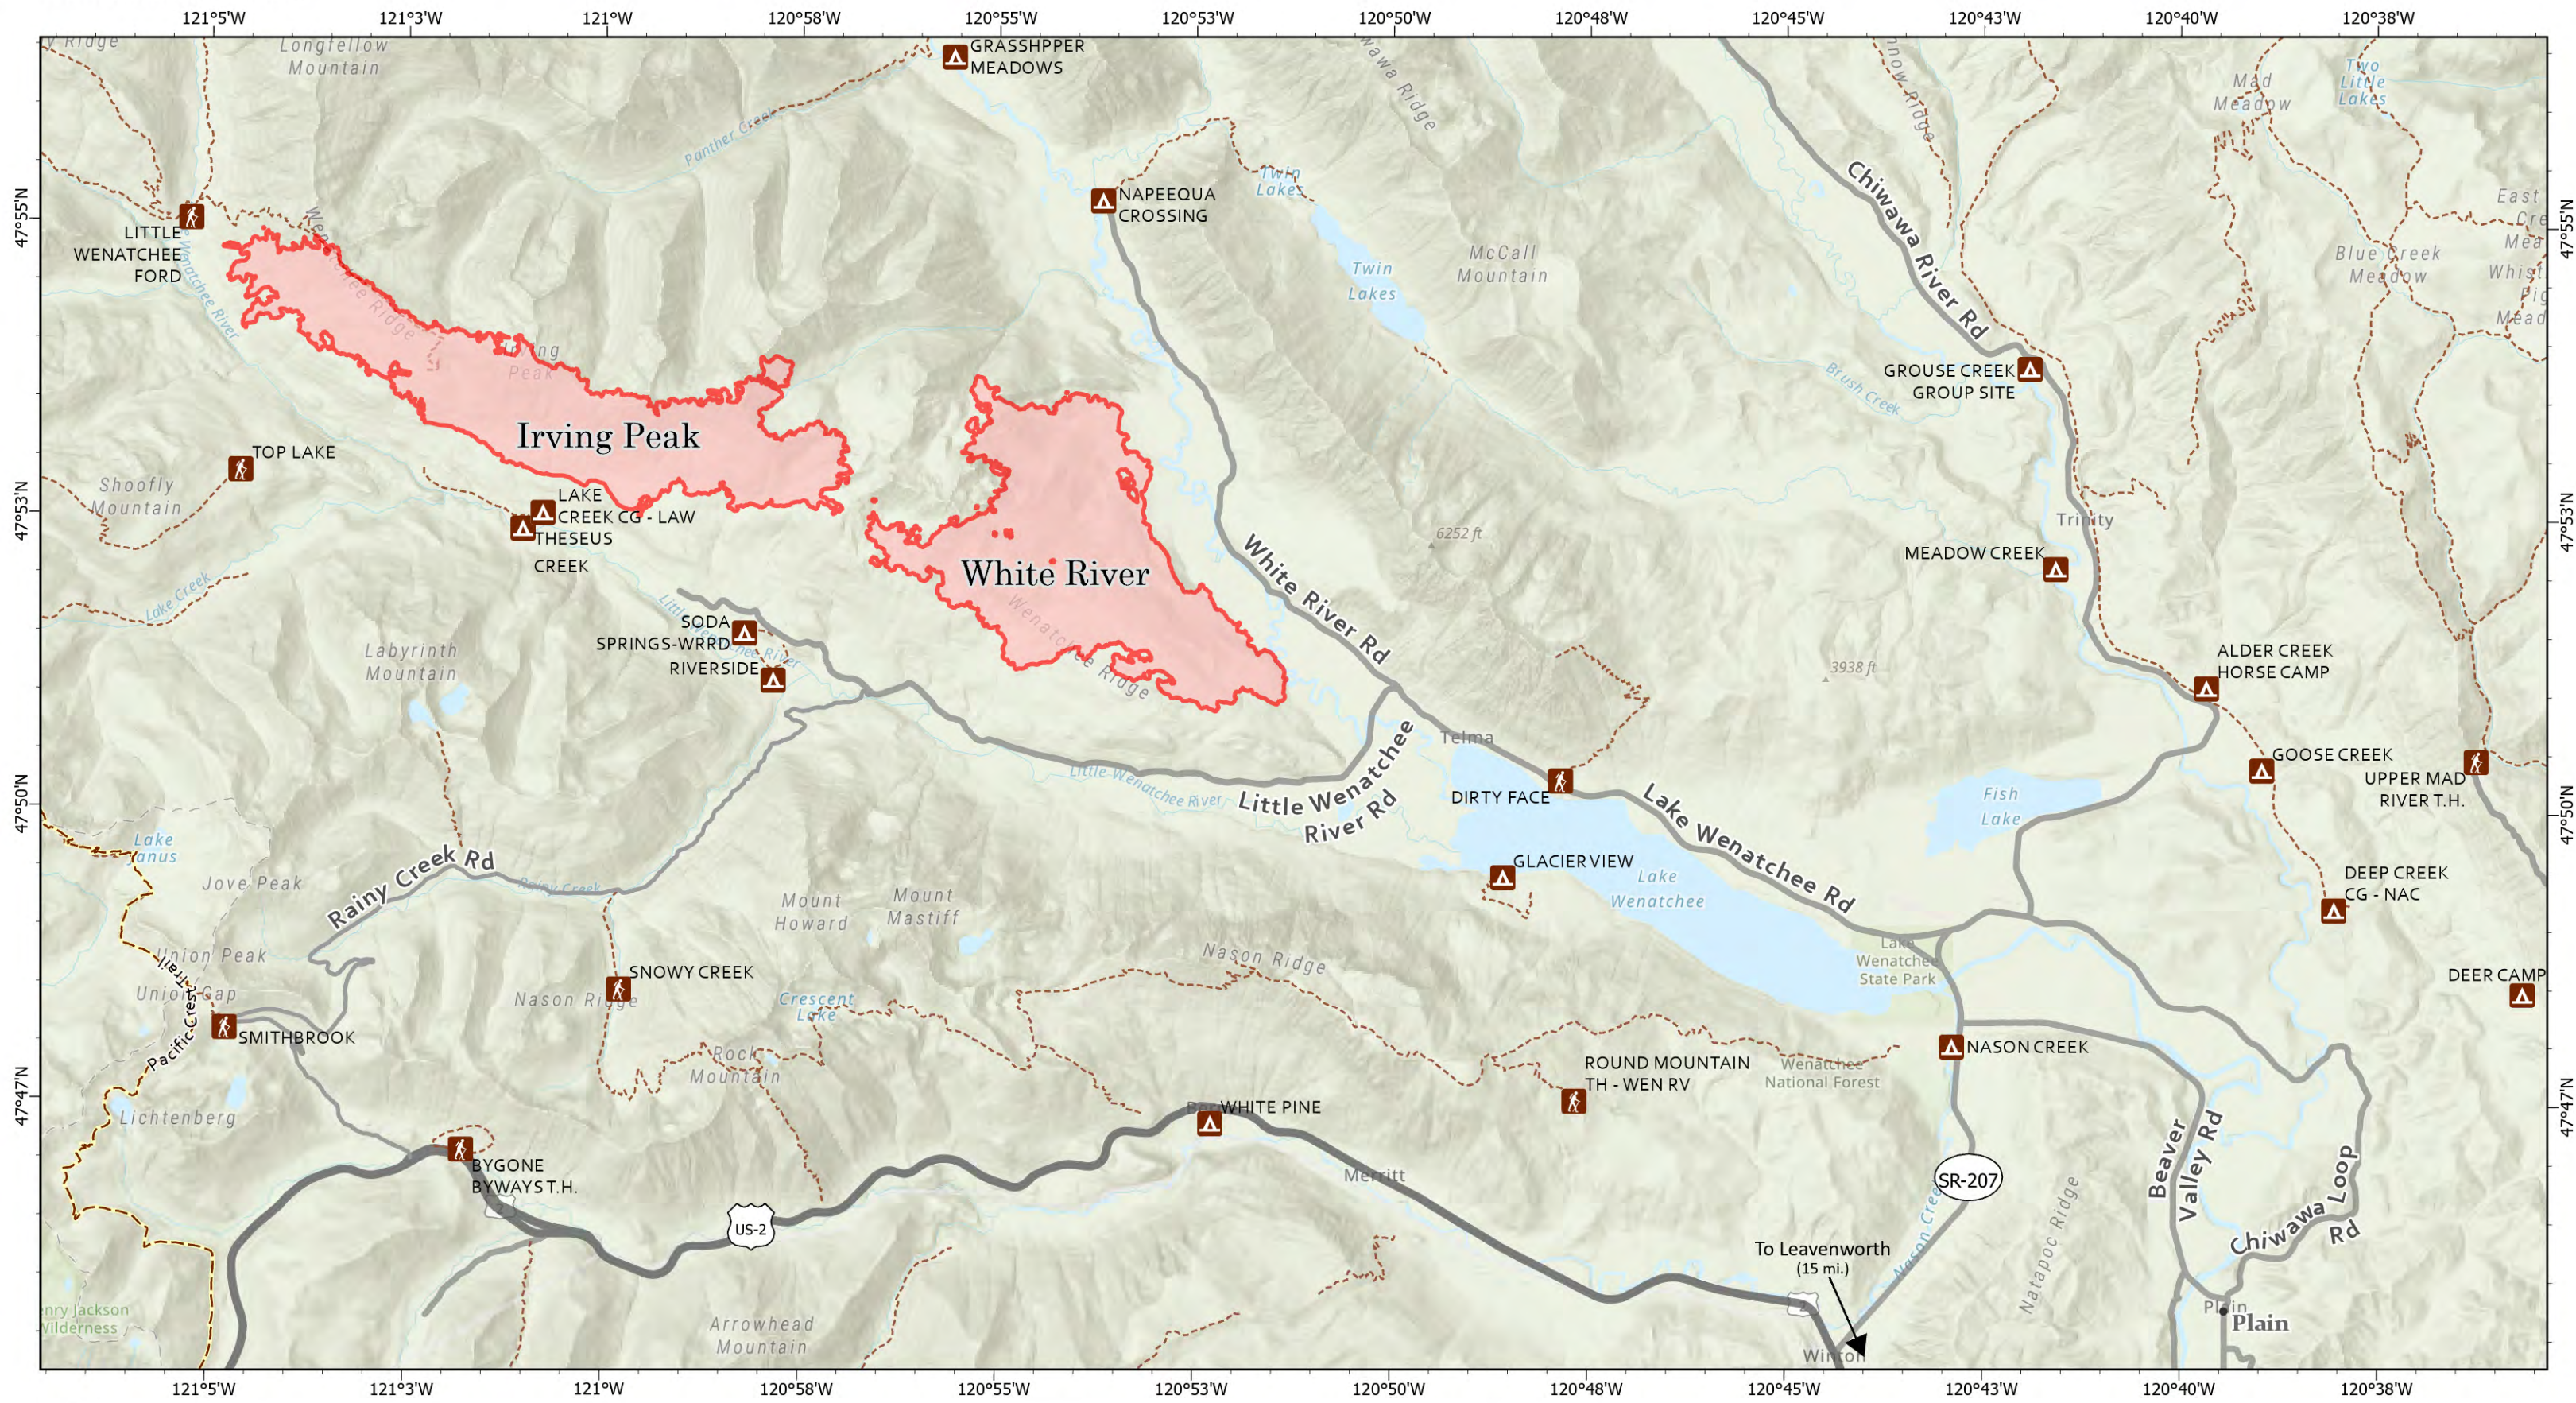

Fire Information

White River
WA-OWF-000319
 3,605 acres
 Acres as of 9/21/22 2032
 Map Updated: 9/22/2022

Irving Peak
WA-OWF-000315
 3,525 acres

-  Interstate or US Highway
-  State Highway or Major Arterial Collector
-  Arterial or Collector
-  Trail
-  Pacific Crest Trail
-  Campground
-  Trailhead