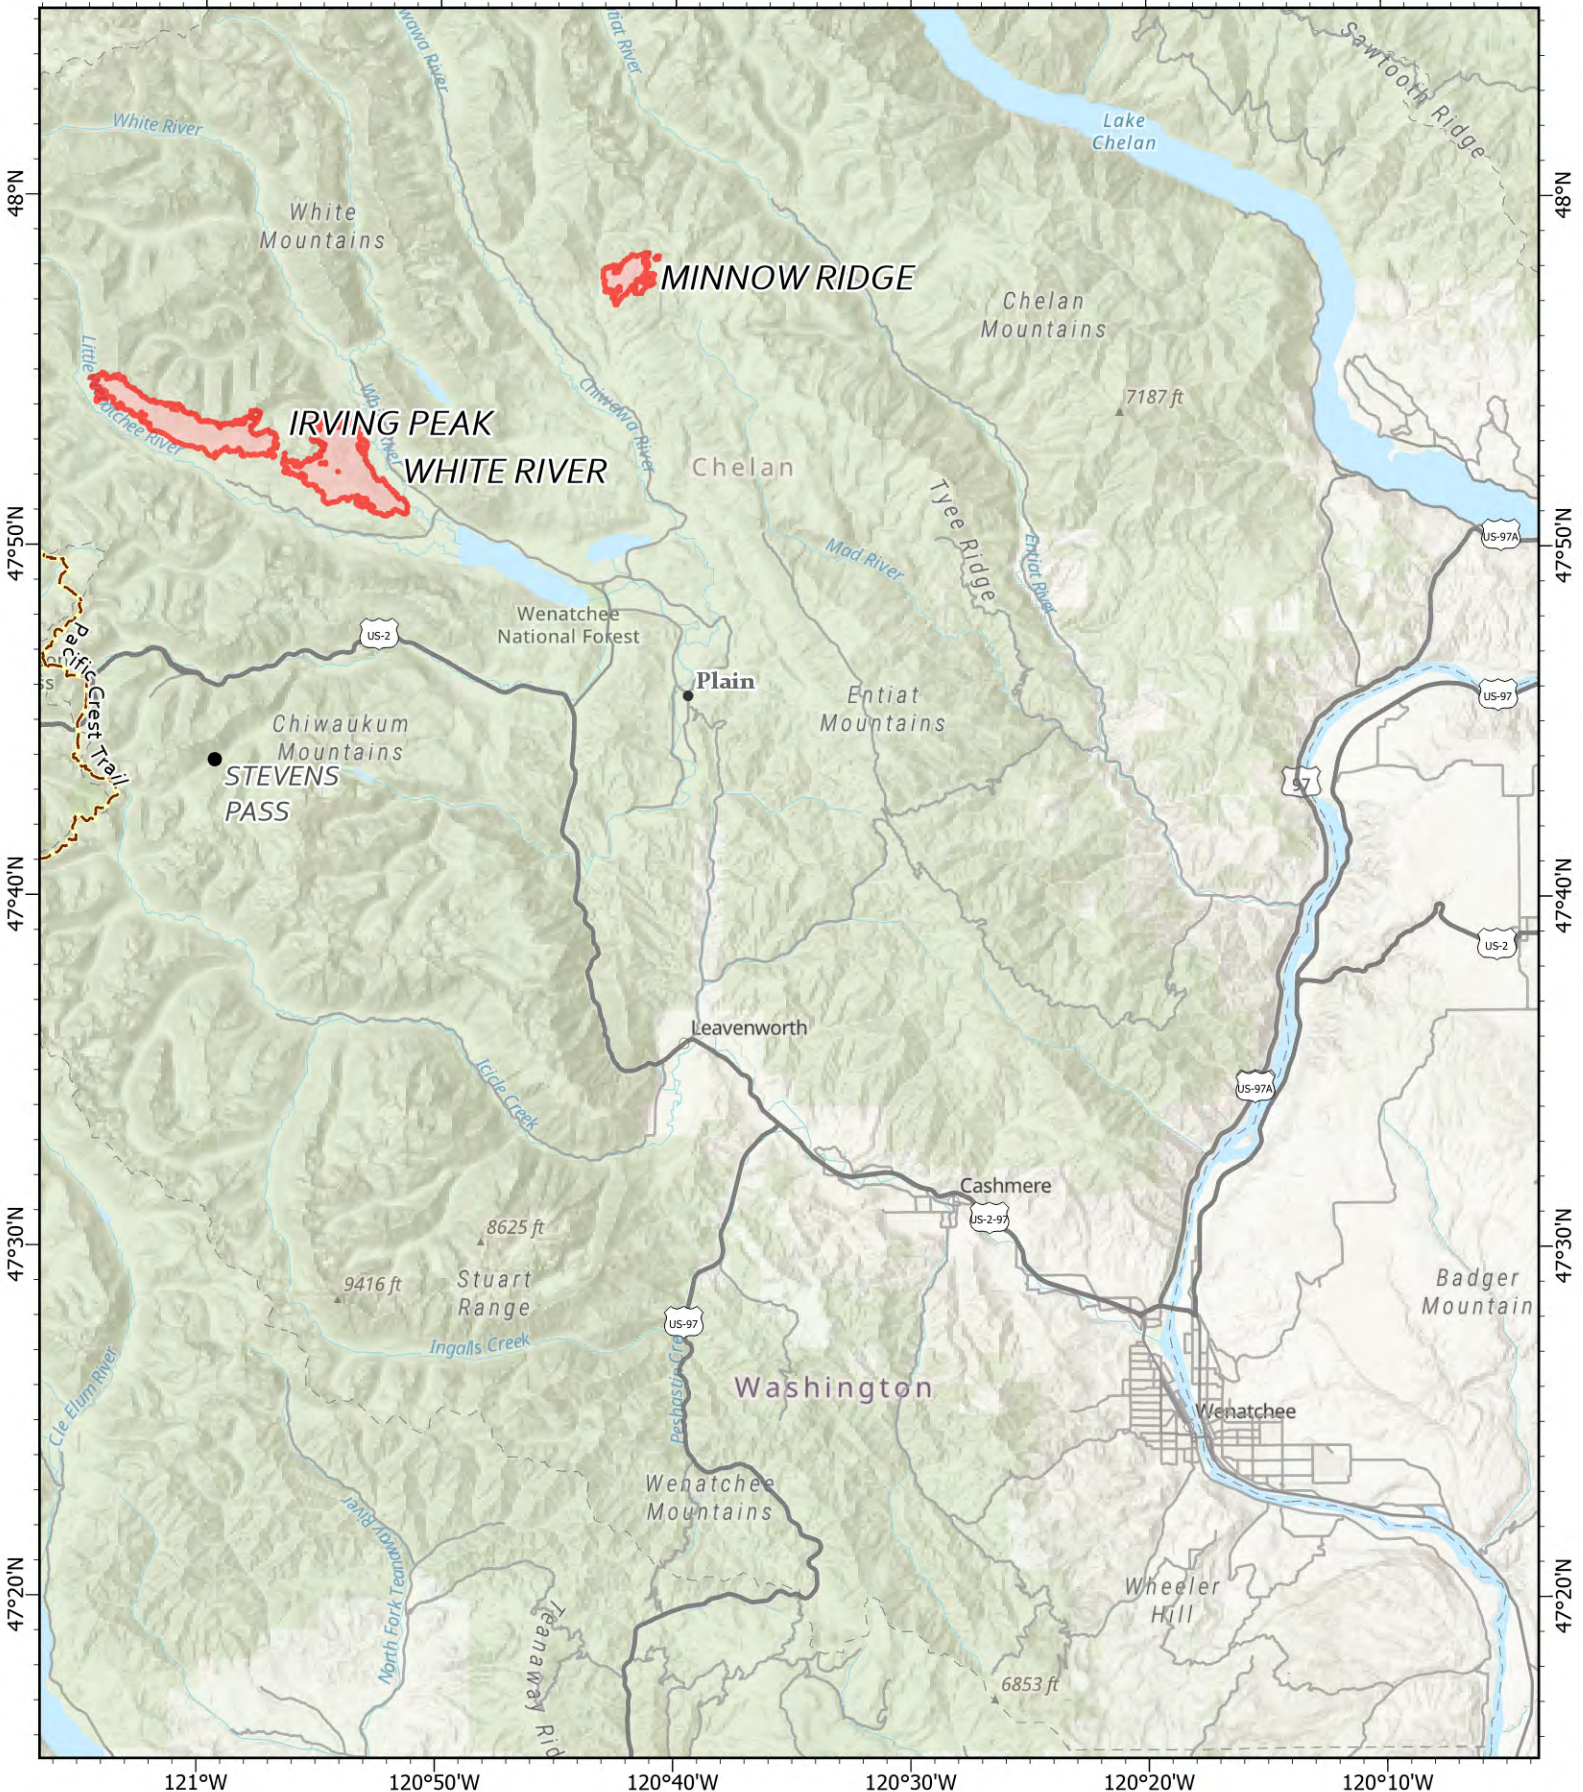

Vicinity Information

121°W 120°50'W 120°40'W 120°30'W 120°20'W 120°10'W

White River
WA-OWF-000319
3,605 acres

Irving Peak
WA-OWF-000315
3,525 acres

Minnow Ridge
WA-OWF-000479
1122 acres

Acres as of 9/21/22 2032

Miles 0 5 10