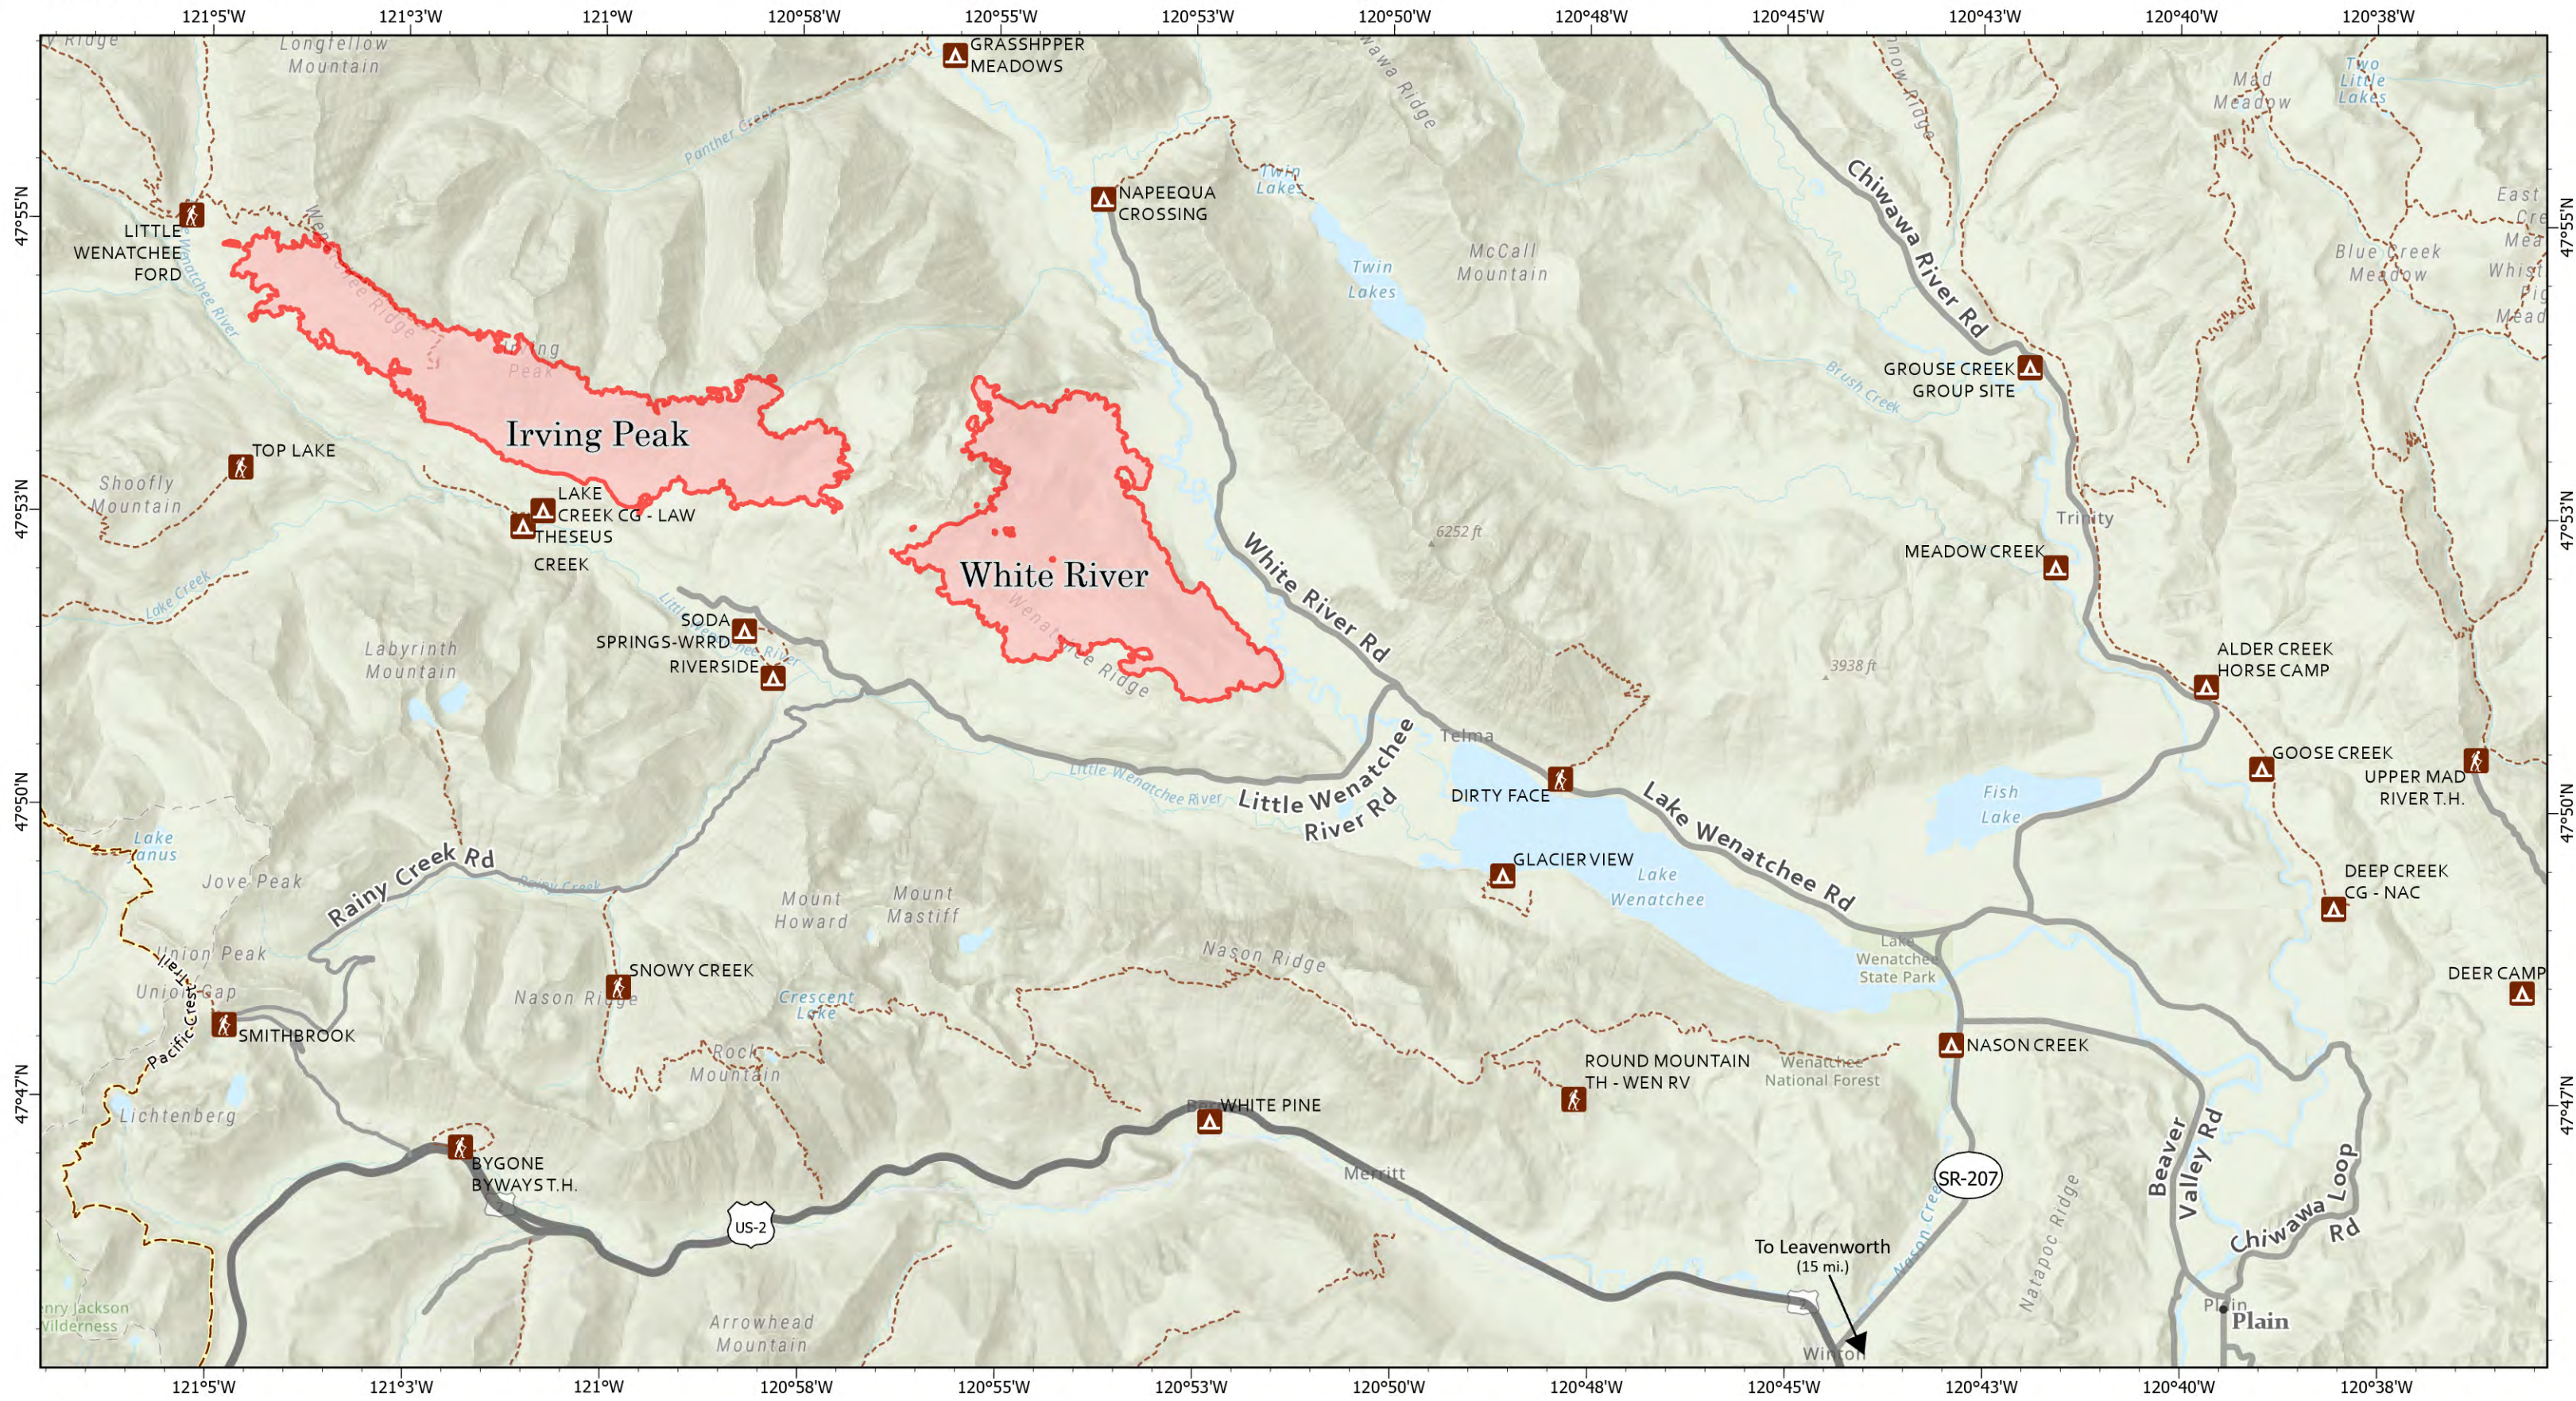

Fire Information

White River
WA-OWF-000319
 3,373 acres
 Acres as of 9/17/22 2053
 Map Updated: 9/18/2022

Irving Peak
WA-OWF-000315
 3,407 acres

- Interstate or US Highway
- State Highway or Major Arterial Collector
- Arterial or Collector
- Trail
- Pacific Crest Trail
- Campground
- Trailhead