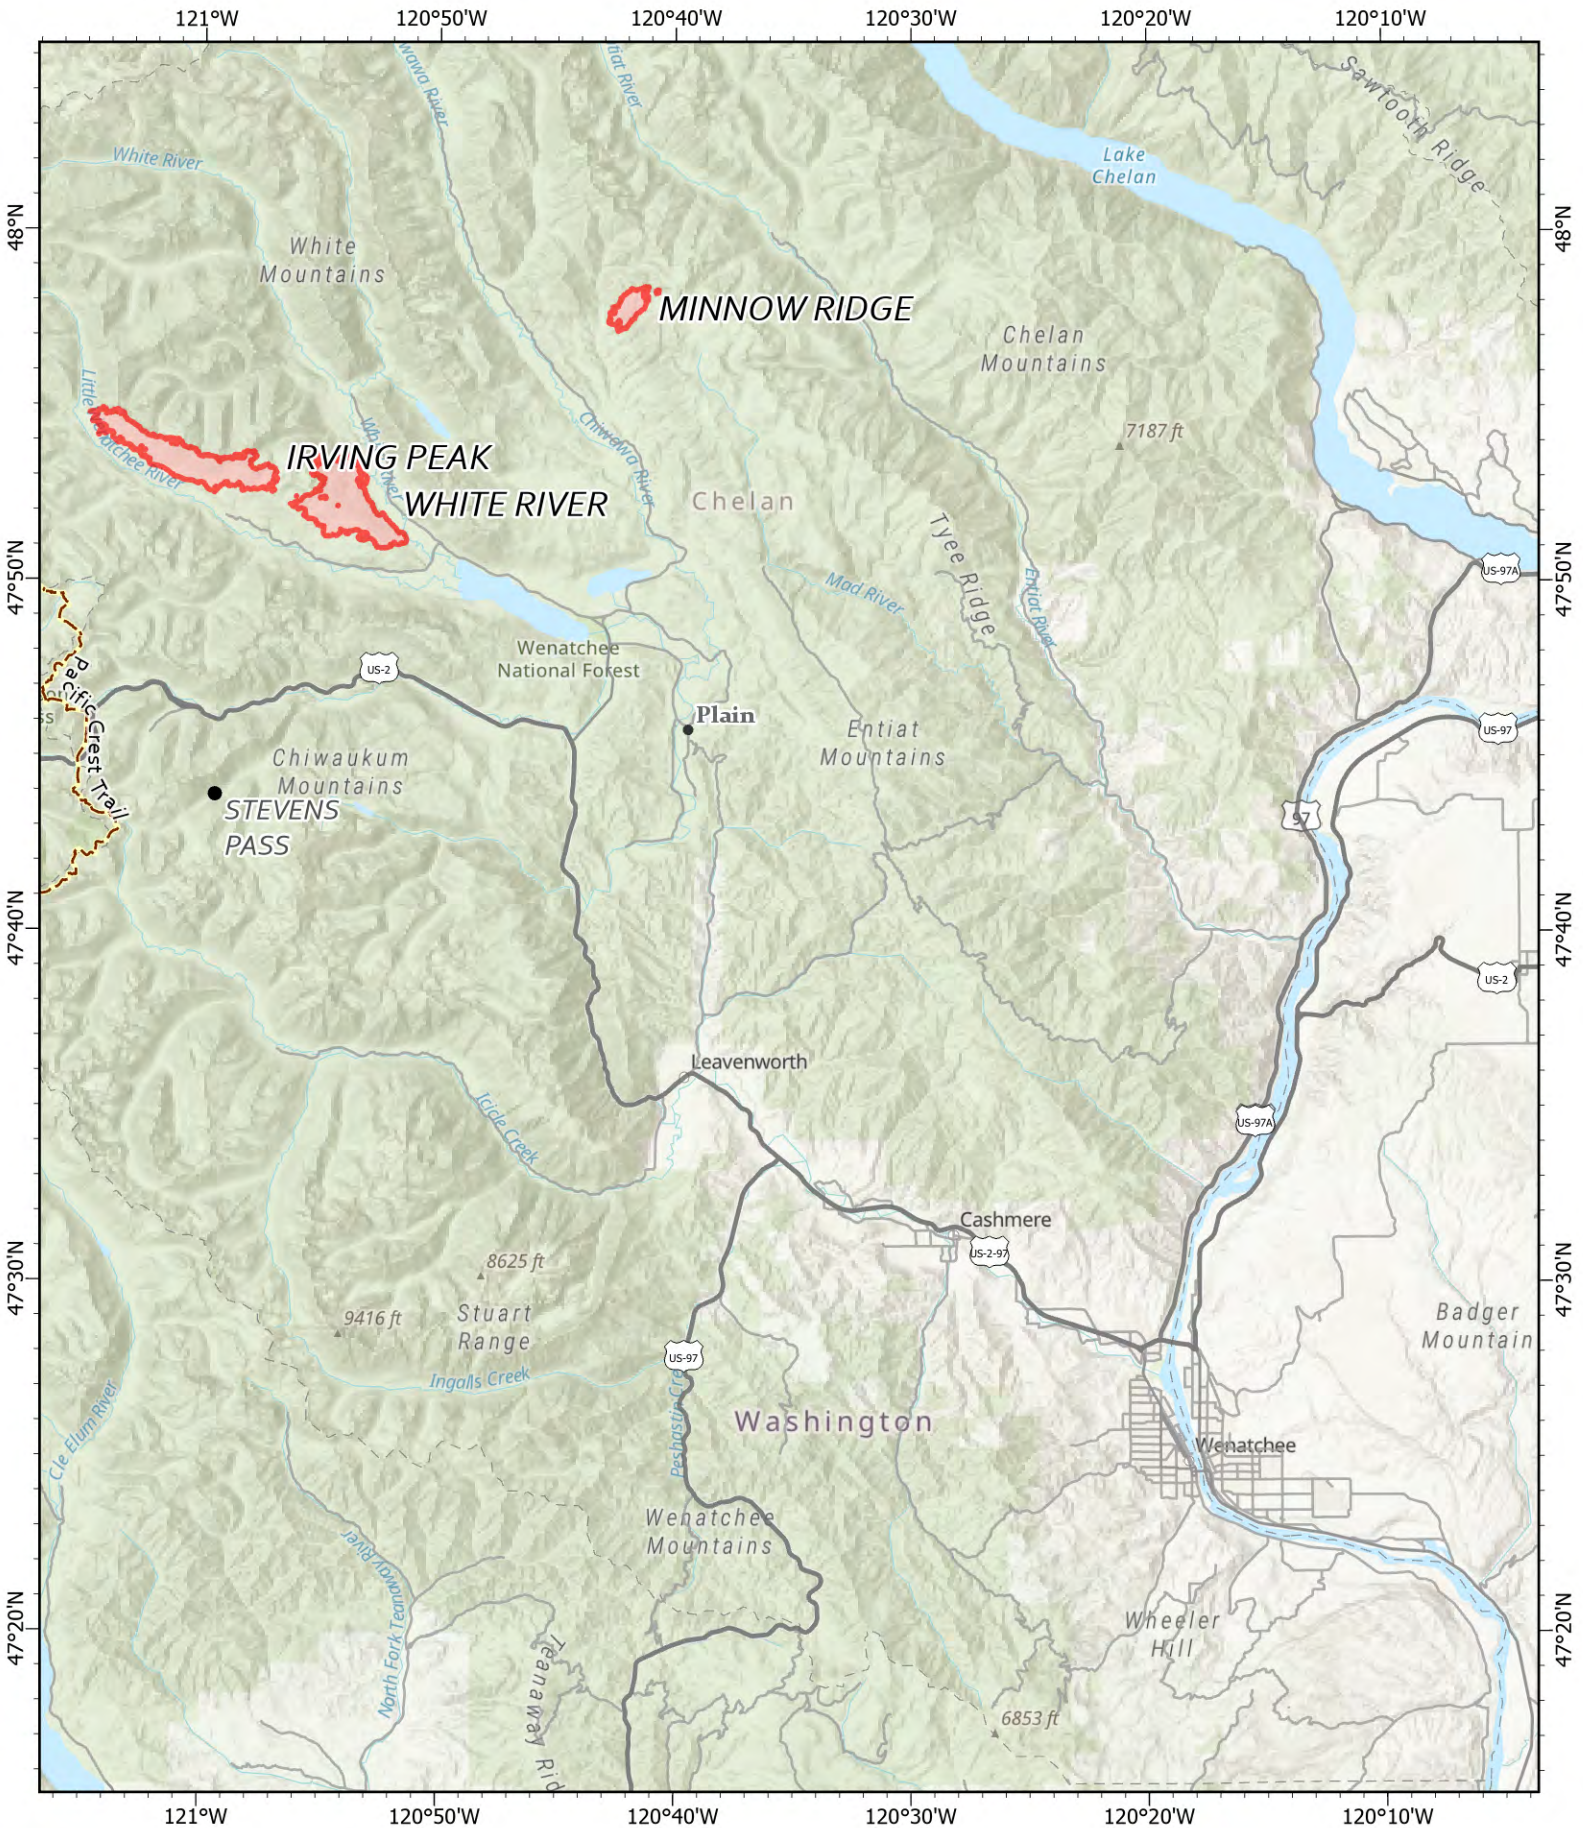

Vicinity Information

White River
WA-OWF-000319
3,373 acres

Irving Peak
WA-OWF-000315
3,407 acres

Minnow Ridge
WA-OWF-000479
619 acres

Acres as of 9/17/22 2053

Miles 0 5 10