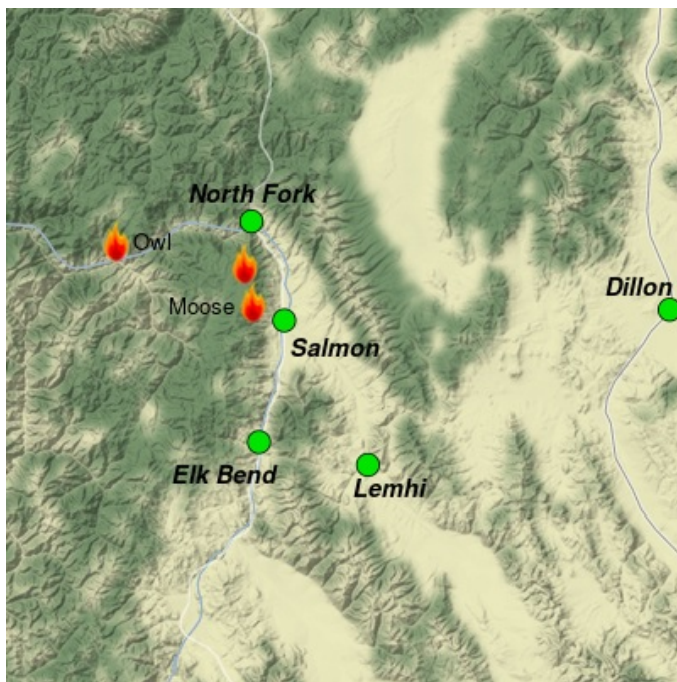

## Salmon Challis Idaho Moose-Owl

9/20 - 9/21

Issued by Wildland Fire Air Quality Response Program on September 20, 2022 at 07:49 AM MDT

### Fire

The Moose Fire is currently estimated at 130,093 acres with 51% containment. The Owl Fire is estimated at 747 acres with 53% containment. Details regarding the Moose and Owl fires are available at [Moose and Owl Fires Inciweb](#)

### Smoke

**Today should be the warmest and driest day of the week with very good mixing.** This pattern may encourage more smoke production, particularly in the fire's southeast quarter where a vast majority of the isolated smoldering heat is located. A developing easterly component to the surface winds during the next 24 hours, a direction not observed in over a week, would push any new smoke west or southwest. Brief periods of Moderate impacts will be possible in Salmon and immediate vicinity this afternoon or evening depending on fire activity and smoke production. Elsewhere, Good conditions are expected overall with some haze. Good air quality is expected areawide on Wednesday. Even more substantial improvement on Thursday when cooler-than-average temperatures and precipitation are likely.