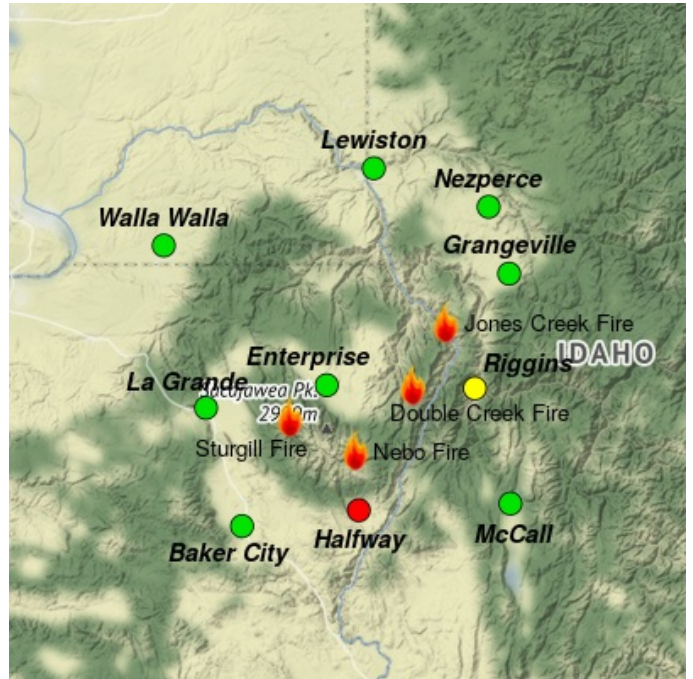

Smoke Outlook

NE Oregon -- Double Creek, Sturgill, and Nebo Fires

9/17 - 9/18

Issued by Wildland Fire Air Quality Response Program on September 17, 2022 at 06:33 AM PDT

Special Statement

The Oregon Department of Environmental Quality has issued a Smoke Watch for northeast Oregon that is in effect until Monday, due to smoke from multiple wildfires burning in Oregon. For additional information... please visit <http://www.oregon.gov/DEQ> --- This will be the last Smoke Outlook for the Double Creek fire. Please visit Inciweb for more incident information: <https://inciweb.nwccg.gov/incident/article/8366/71343/>

Fire

The Double Creek fire is currently 157,175 acres and 27% containment. The Sturgill fire is currently 20,036 acres and 0%. The Nebo fire is currently 12,563 acres and 0%. Overall, widespread precipitation over the area the past week has halted forward progression of the fires. Expect to see minimal fire activity on the fires.

Smoke

Overall, smoke impacts will be localized to the Imnaha River drainage. Statewide, regional fires are still producing smoke that will be seen as hazy conditions and smoke aloft. Expect to see widespread improving of air quality over most areas. Higher humidity and cooler temps in the state will limit fire spread throughout the region. Halfway and Riggins will continue to see MODERATE/USG impacts from the fire.