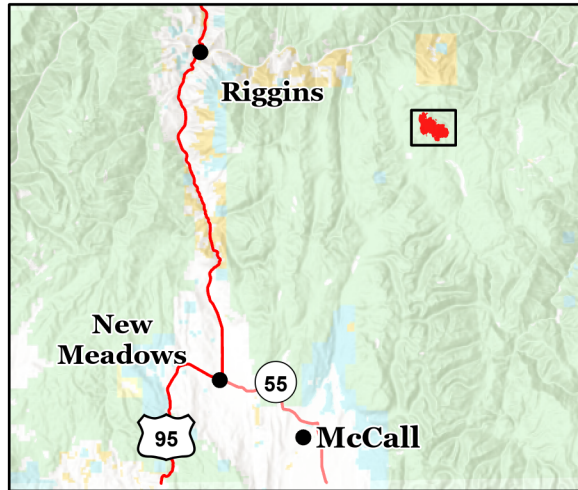

TENMILE FIRE PROGRESSION

ID-PAF-005567

9/17/2022

2,003 ACRES

	Fire Origin
	Sep 8 759ac +759ac
	Sep 10 1,378ac +619ac
	Sep 11 1,713ac +335ac
	Sep 12 1,937ac +224ac
	Sep 14 2,003ac +66ac
	Sep 16 2,003ac +0ac