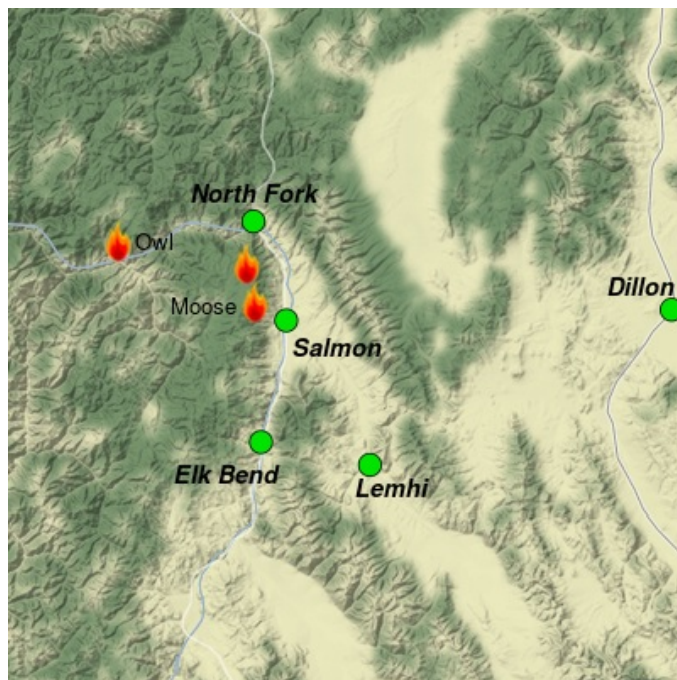

Smoke Outlook

Salmon Challis Idaho Moose-Owl

9/17 - 9/18

Issued by Wildland Fire Air Quality Response Program on September 17, 2022 at 07:43 AM MDT

Fire

The Moose Fire is estimated 130,086 acres with 50% containment. The Owl Fire is estimated at 747 acres and is 0% contained. Fire behavior was minimal on Friday and smoke production was very limited. For today, fire activity may pick up slightly but still remain moderate. Most heat will still be smoldering but in areas where rainfall has been limited some movement of fire in grass and needle litter is possible. This may produce a bit more smoke. More details regarding the Moose and Owl fires are available at [Moose and Owl Fires Inciweb](#)

Smoke

Good air quality can be expected this weekend for the Salmon and Lemhi valleys as well as the Dillon area. Haze may become more noticeable areawide as southerly transport winds gradually strengthen and carry regional smoke aloft north and northeast. At the same time, nighttime inversions will be stronger. As a result, any smoke that does settle during the overnight combined with regional haze could result in periods of Moderate conditions Sunday morning in Salmon and North Fork closer to the fire's perimeter. Strengthening inversions possible Monday-Tuesday, which would limit dispersion of any smoke that may settle early next week.