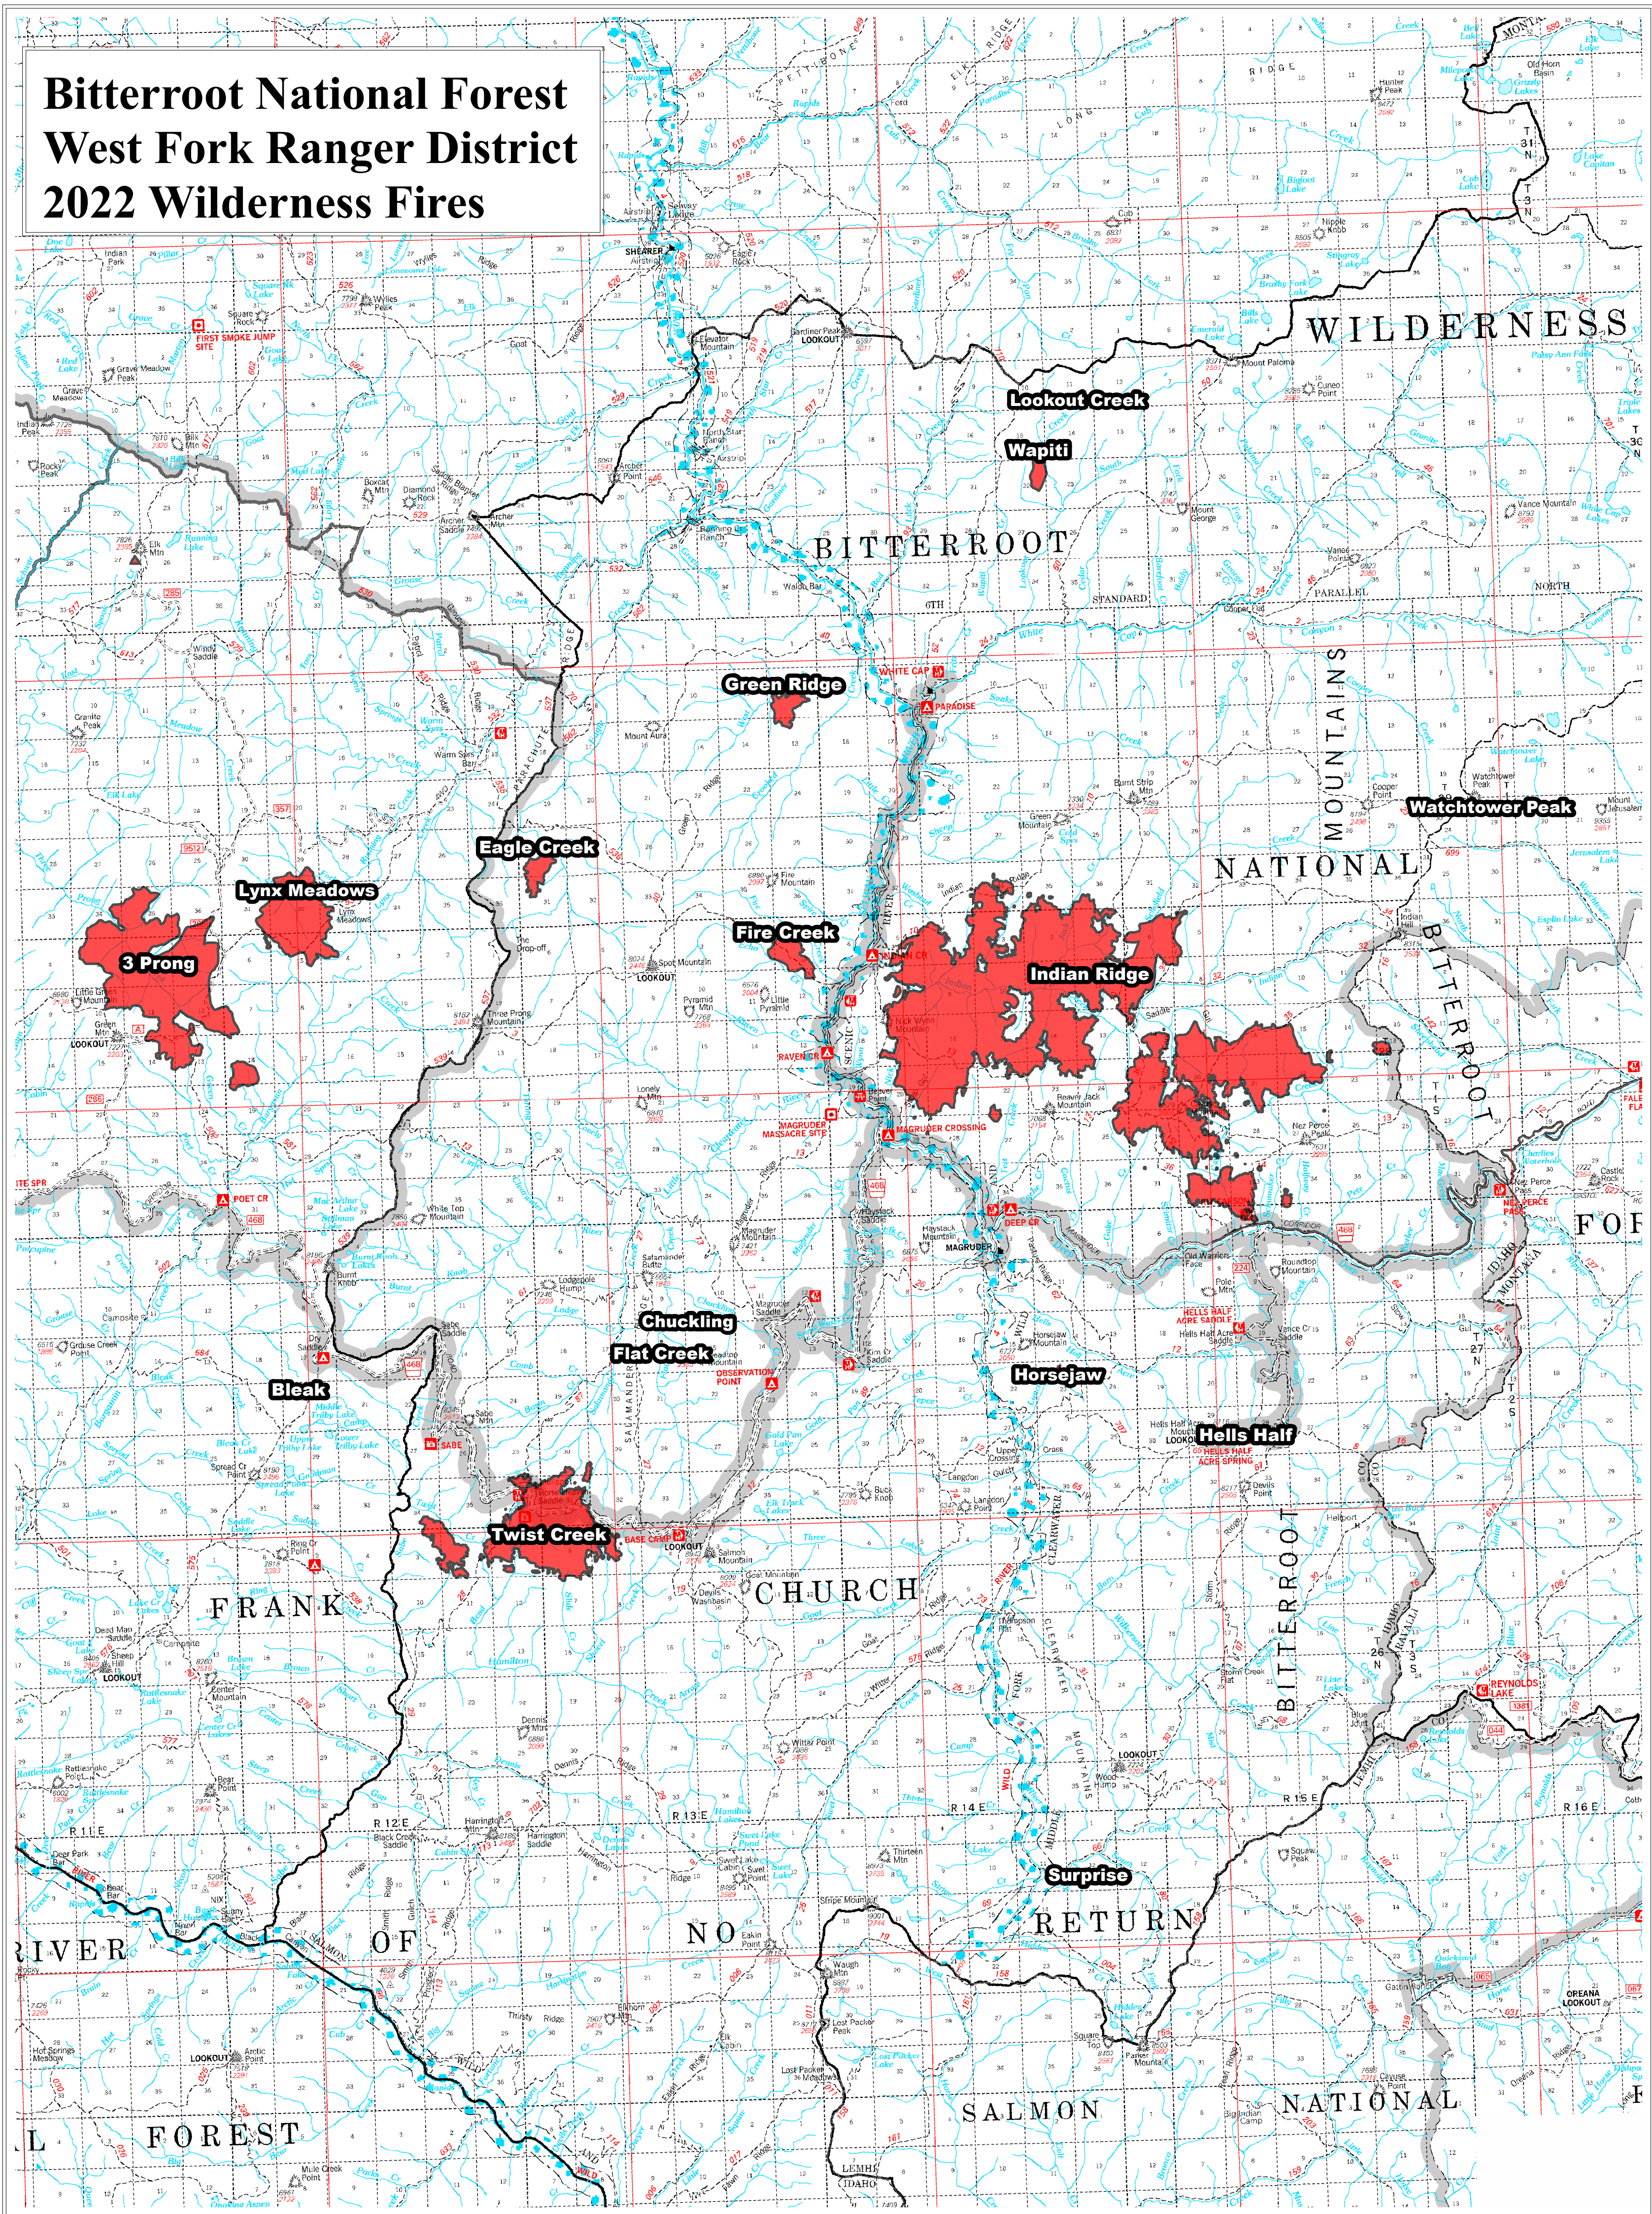

Bitterroot National Forest West Fork Ranger District 2022 Wilderness Fires

WILDERNESS

BITTERROOT

NATIONAL

FRANK

CHURCH

SALMON

NATIONAL

L FOREST

RETURN

Lookout Creek

Wapiti

Green Ridge

Eagle Creek

Lynx Meadows

3 Prong

Fire Creek

Indian Ridge

Chuckling

Flat Creek

Bleak

Twist Creek

Horsejaw

Hells Half

Surprise

Watchtower Peak

FOF

BITTERROOT

BITTERROOT

FOF

NATIONAL

LEMHI
IDAHO