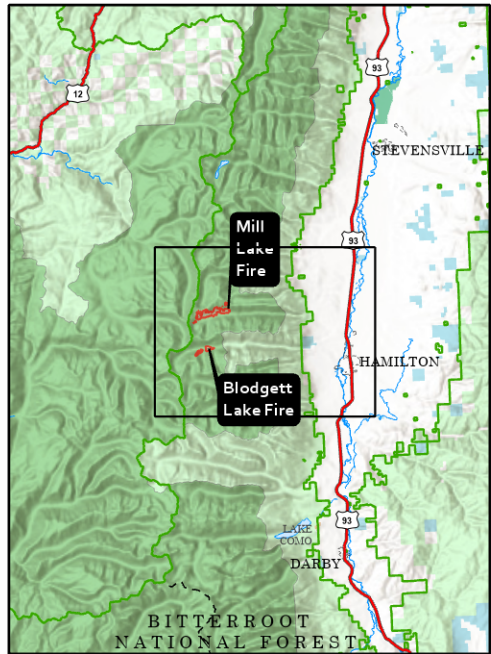

Public Information

Mill Lake
MT-BRF-022265
Blodgett Lake
MT-BRF-022252
9/11/22

- Wildfire Daily Fire Perimeter
- Forest Service Land
- USFS Wilderness Boundary
- USFS Wilderness

9/11/2022 1619
North American 1983 Datum. LatLong Grid