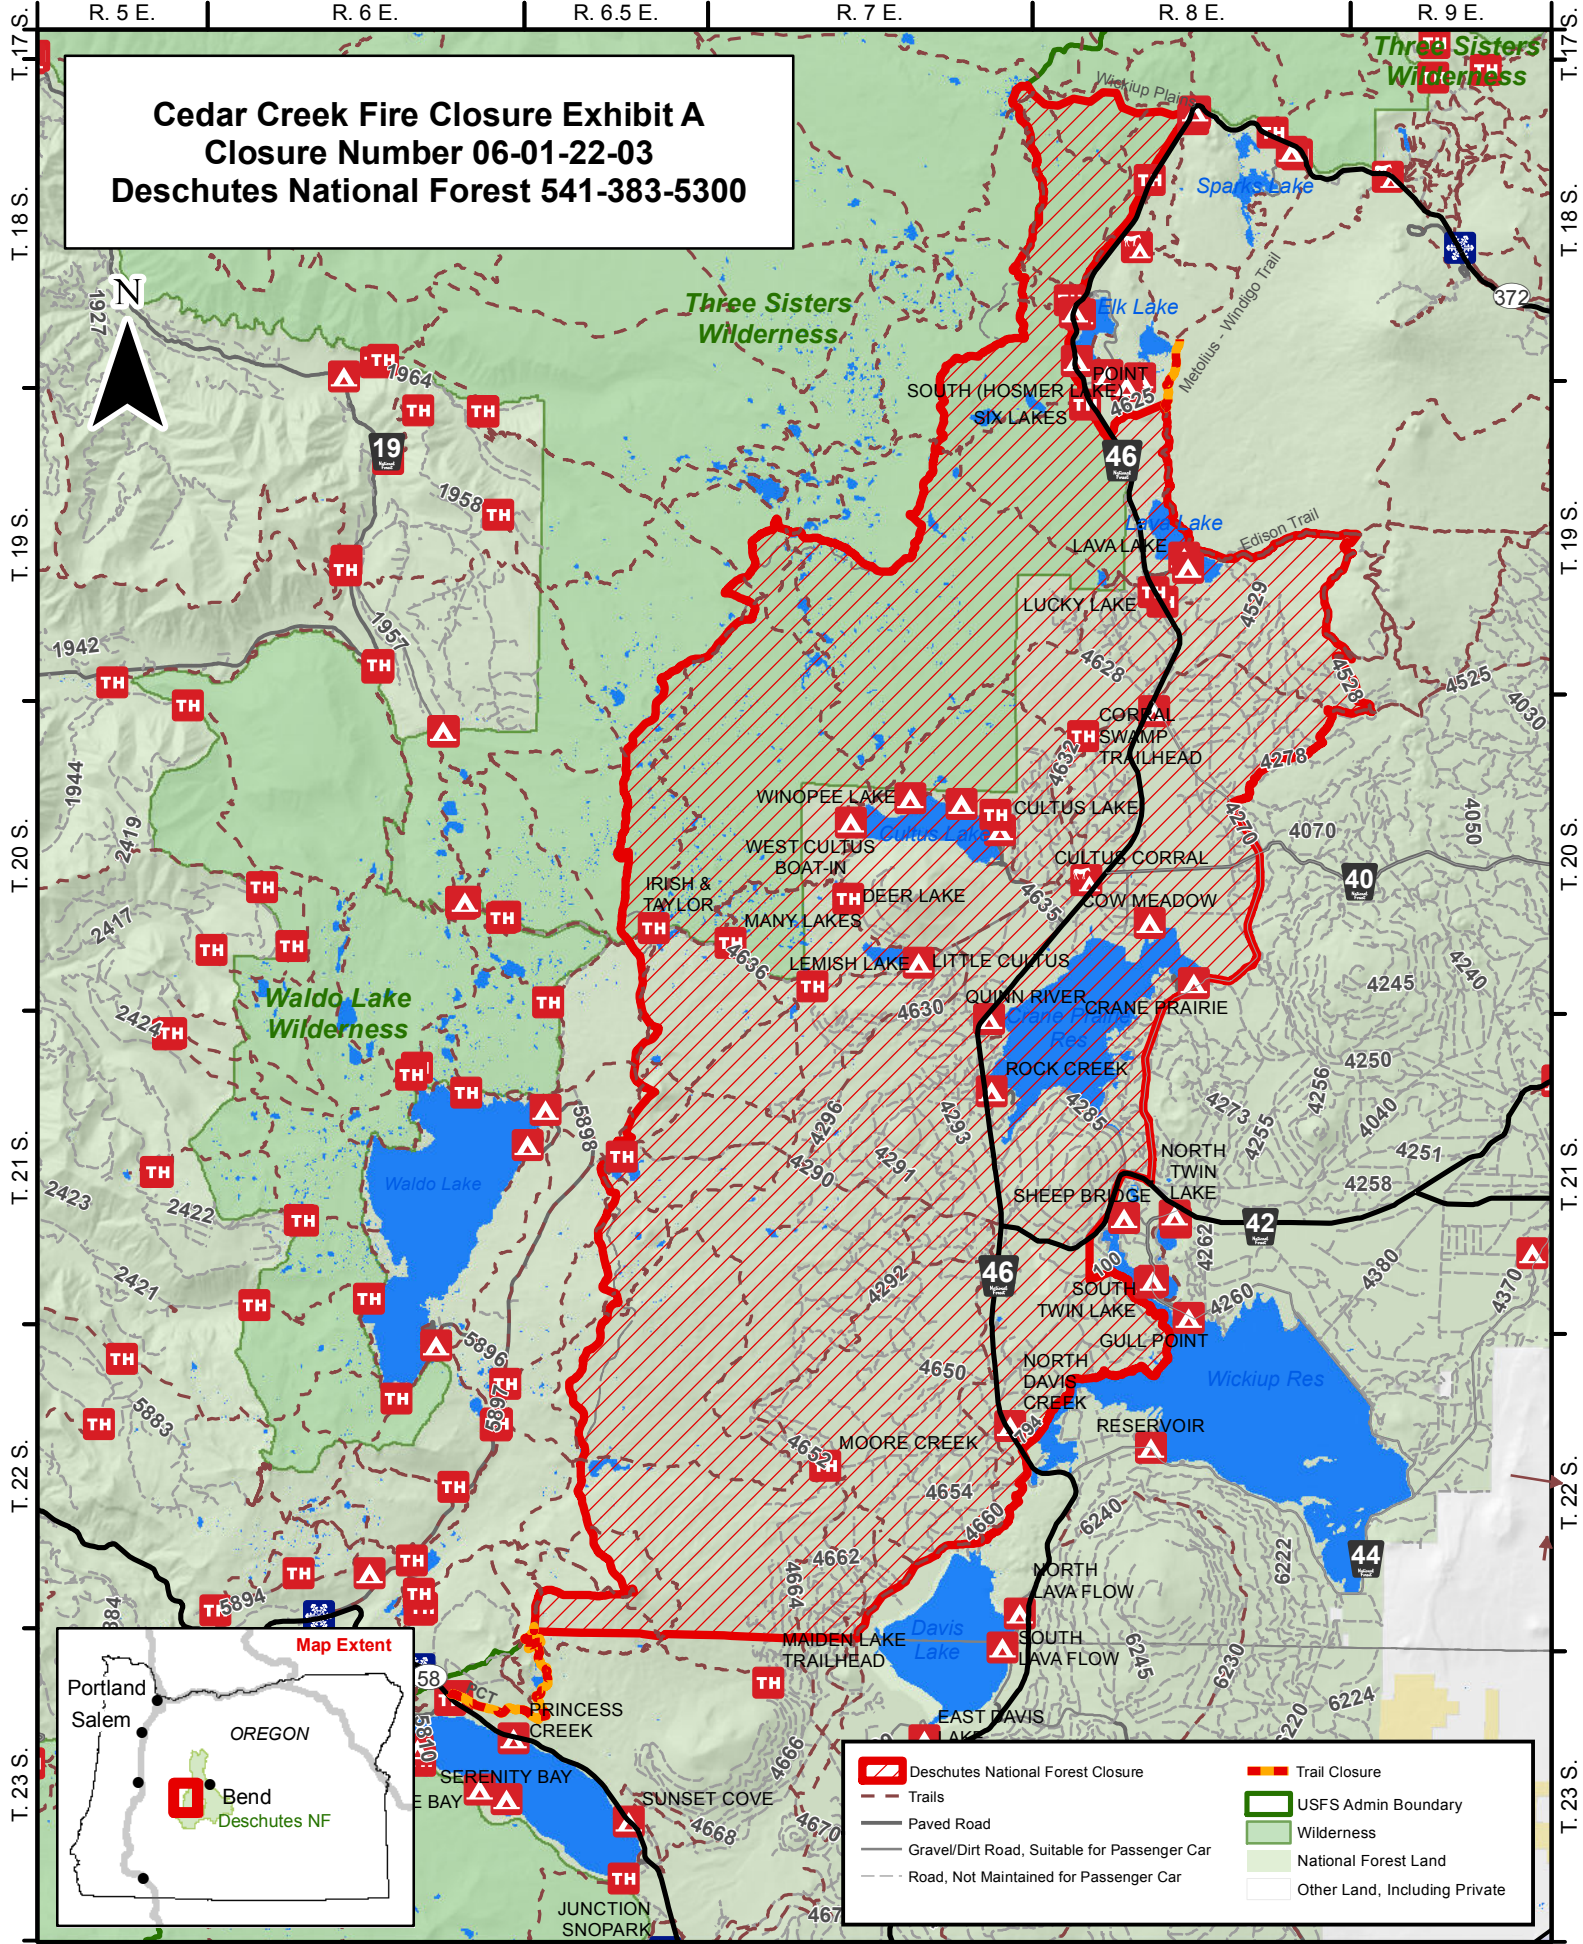

Cedar Creek Fire Closure Exhibit A
Closure Number 06-01-22-03
Deschutes National Forest 541-383-5300

- | | |
|--|-------------------------------|
| Deschutes National Forest Closure | Trail Closure |
| Trails | USFS Admin Boundary |
| Paved Road | Wilderness |
| Gravel/Dirt Road, Suitable for Passenger Car | National Forest Land |
| Road, Not Maintained for Passenger Car | Other Land, Including Private |